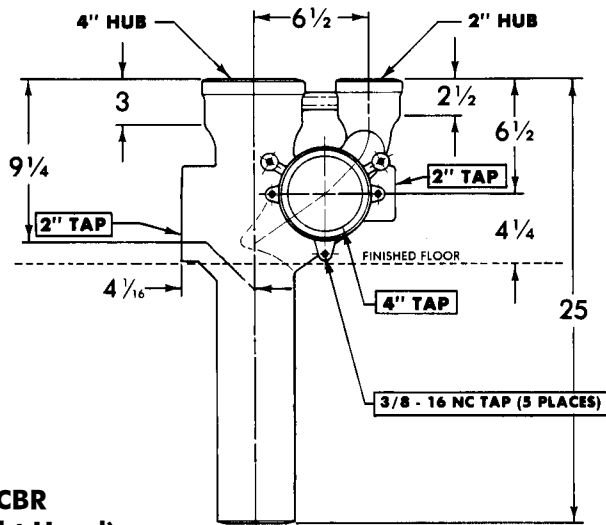

*(MOD = No Wye Tap, No Boss)

130CBL
(Left Hand)

130CBD

CHICAGO RUFWALL SPECIAL FITTINGS

Note: For typical applications, consult your local Tyler representative.

**4" Back Outlet,
4" Tap W.C. connections
w/two 2" Waste Tee Taps**

UPCode 67061	Item	Weight
005704	133CBR	41
005711	133CBL	41
005728	133CBD	44

**133CBR
(Right Hand)**

**133CBL
(Left Hand)**

133CBD

CHICAGO RUFWALL SPECIAL FITTINGS

Note: For typical applications, consult your local Tyler representative.