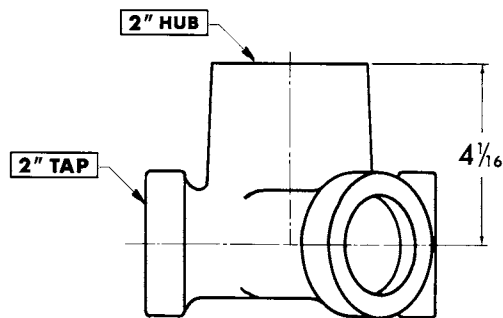

UPCode	Item	Weight
67061		
005766	555C	7

UPCode	Item	Weight
67061		
005780	233C	10

**2" Tapped Long Sweep Tee
(Taps on Run, Hub on Rise)**

**Tapped Closet Bends
(4" Spigot, 3 1/2" on Rise)
3 1/2" Plug Not Included**

UPCode	Item	Weight
67061		
005773	491C	7

UPCode	Item	Size	Weight
67061			
005803	410C	3 1/2x4-24	21

CHICAGO RUFWALL SPECIAL FITTINGS

Note: For typical applications, consult your local Tyler representative.

Sink Stack w/three 2" Waste Taps

UPCode 67061	Item	Size	Weight
005810	770C2D	2x1 1/2	17
005827	770C3D	3x2	19
005834	770C4D	4x2	22

2" Tapped Double Wye w/2" Hub Vent

UPCode 67061	Item	Weight
005841	560	10

CHICAGO RUFWALL SPECIAL FITTINGS

Note: For typical applications, consult your local Tyler representative.

2" Manifolds w/three 2" Tee Taps

UPCode	Item	Weight
67061		
005889	1801	7

1739 Waste Tee/Cross w/three 2" hubs and Two 2" Waste Tee Taps