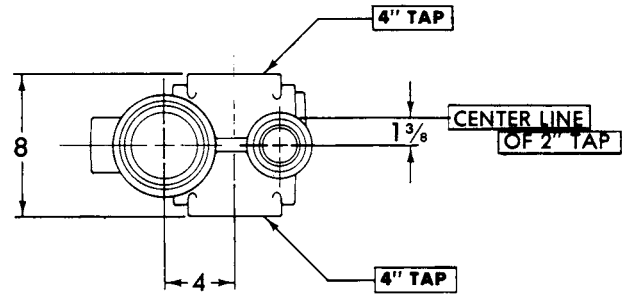

**137CBL
(Left Hand)**