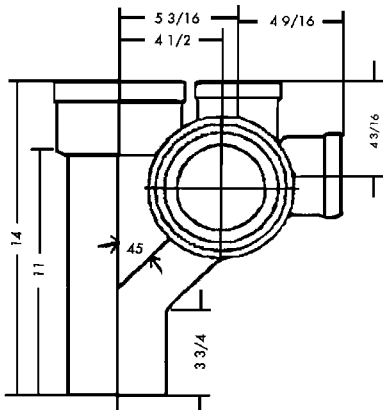

UPCode	Item	Weight
67061		
005773	491C	7

UPCode	Item	Size	Weight
67061			
005803	410C	3 1/2x4-24	21

CHICAGO RUFWALL SPECIAL FITTINGS

Note: For typical applications, consult your local Tyler representative.

Sink Stack w/three 2" Waste Taps

UPCode 67061	Item	Size	Weight
005810	770C2D	2x1 1/2	17
005827	770C3D	3x2	19
005834	770C4D	4x2	22

2" Tapped Double Wye w/2" Hub Vent

UPCode 67061	Item	Weight
005841	560	10

CHICAGO RUFWALL SPECIAL FITTINGS

Note: For typical applications, consult your local Tyler representative.

2" Manifolds w/three 2" Tee Taps

UPCode	Item	Weight
67061		
005889	1801	7

1739 Waste Tee/Cross w/three 2" hubs and Two 2" Waste Tee Taps

UPCode	Item	Weight
67061		
005858	1739R	45
005865	1739L	45
005872	1739D	56

SV 458 Vented Closet Tee with 2" Top Vent and 2" Extended Side Inlet Right Hand or Left Hand (ILLUSTRATION SHOWS RIGHT HAND)

UPCode	Size	Weight
67061		
005575	4x4x2x2x4 RH	37
005582	4x4x2x2x4 LH	37