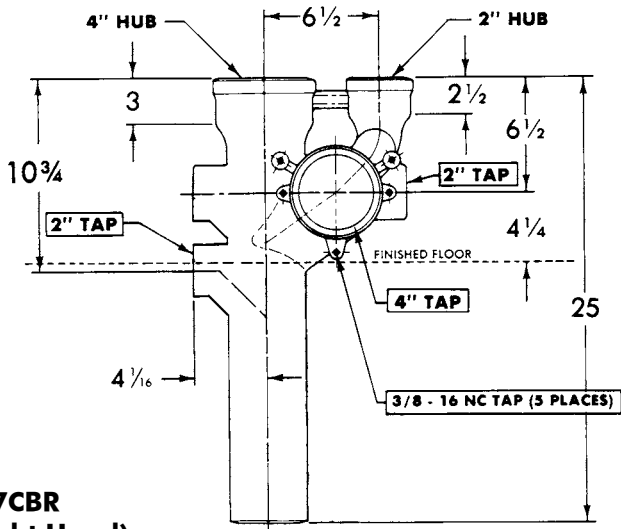

UPCode 67061	Item	Weight
005704	133CBR	41
005711	133CBL	41
005728	133CBD	44

**133CBR
(Right Hand)**

**133CBL
(Left Hand)**

133CBD

CHICAGO RUFWALL SPECIAL FITTINGS

Note: For typical applications, consult your local Tyler representative.

**4" Back Outlet,
4" Tap W.C. connections
w/two or three Waste Tee Taps,
2" Waste Tee Tap on floor line**

UPCode 67061	Item	Weight
005735	137CBR	41
005742	137CBL	41
005759	137CBD	44

**137CBR
(Right Hand)**

**137CBL
(Left Hand)**

137CBD

CHICAGO RUFWALL SPECIAL FITTINGS

Note: For typical applications, consult your local Tyler representative.

**2" Tapped Bath Wye
w/2" Hub Vent**

**2" Tapped Vent Bypass
w/two 2" side taps**