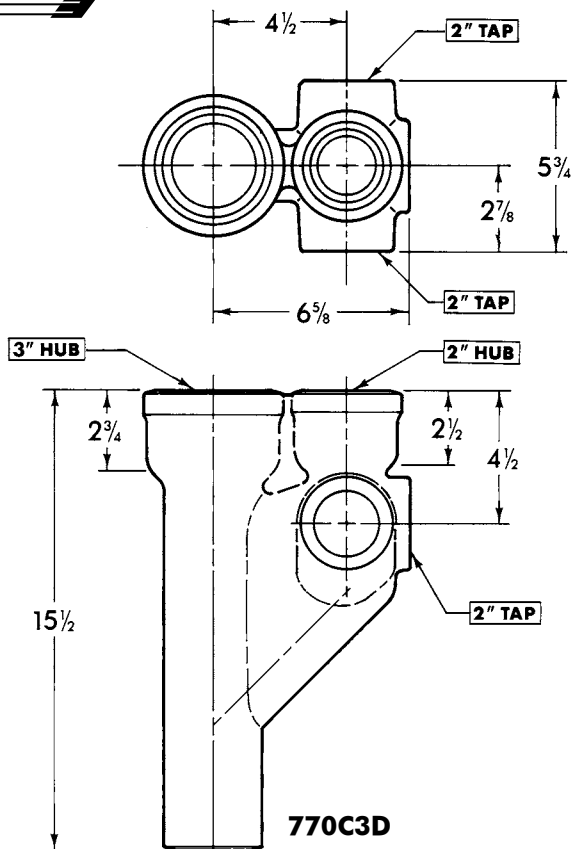

UPCode	Item	Weight
67061		
005766	555C	7

UPCode	Item	Weight
67061		
005780	233C	10

**2" Tapped Long Sweep Tee
(Taps on Run, Hub on Rise)**

**Tapped Closet Bends
(4" Spigot, 3 1/2" on Rise)
3 1/2" Plug Not Included**

UPCode	Item	Weight
67061		
005773	491C	7

UPCode	Item	Size	Weight
67061			
005803	410C	3 1/2x4-24	21

CHICAGO RUFWALL SPECIAL FITTINGS

Note: For typical applications, consult your local Tyler representative.

Sink Stack w/three 2" Waste Taps

UPCode 67061	Item	Size	Weight
005810	770C2D	2x1 1/2	17
005827	770C3D	3x2	19
005834	770C4D	4x2	22

2" Tapped Double Wye w/2" Hub Vent

UPCode 67061	Item	Weight
005841	560	10

CHICAGO RUFWALL SPECIAL FITTINGS

Note: For typical applications, consult your local Tyler representative.

2" Manifolds w/three 2" Tee Taps

UPCode	Item	Weight
67061		
005889	1801	7

1739 Waste Tee/Cross w/three 2" hubs and Two 2" Waste Tee Taps