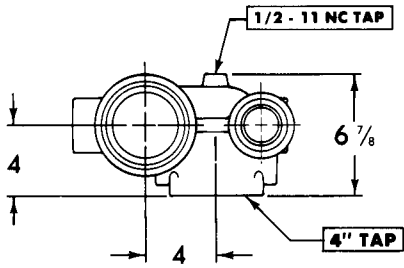

*(MOD = No Wye Tap, No Boss)

130CBL
(Left Hand)

130CBD

CHICAGO RUFWALL SPECIAL FITTINGS

Note: For typical applications, consult your local Tyler representative.

**4" Back Outlet,
4" Tap W.C. connections
w/two 2" Waste Tee Taps**

UPCode 67061	Item	Weight
005704	133CBR	41
005711	133CBL	41
005728	133CBD	44

**133CBR
(Right Hand)**

**133CBL
(Left Hand)**

133CBD

CHICAGO RUFWALL SPECIAL FITTINGS

Note: For typical applications, consult your local Tyler representative.