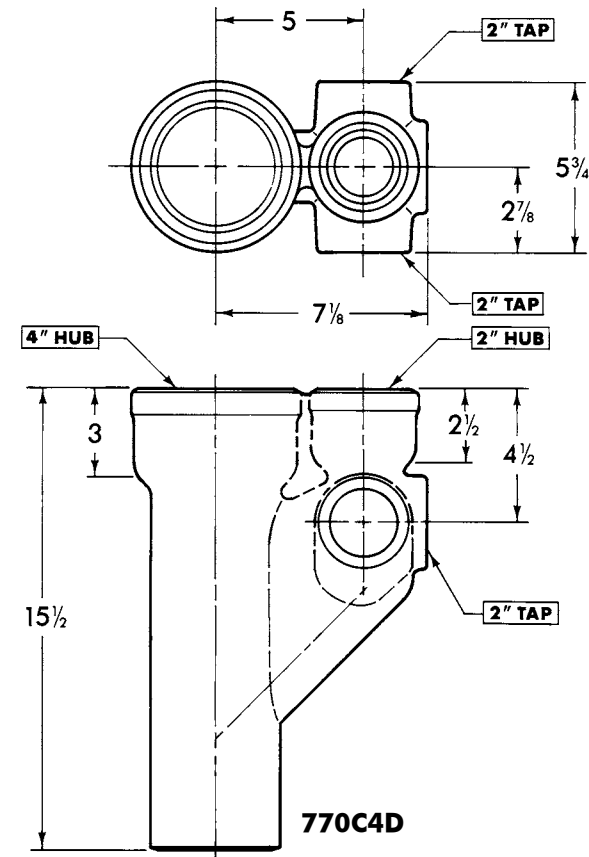

UPCode	Item	Weight
67061		
005766	555C	7

UPCode	Item	Weight
67061		
005780	233C	10

**2" Tapped Long Sweep Tee
(Taps on Run, Hub on Rise)**

**Tapped Closet Bends
(4" Spigot, 3 1/2" on Rise)
3 1/2" Plug Not Included**

UPCode	Item	Weight
67061		
005773	491C	7

UPCode	Item	Size	Weight
67061			
005803	410C	3 1/2x4-24	21

CHICAGO RUFWALL SPECIAL FITTINGS

Note: For typical applications, consult your local Tyler representative.

CHICAGO RUFWALL SPECIAL FITTINGS

Note: For typical applications, consult your local Tyler representative.

2" Manifolds w/three 2" Tee Taps

UPCode	Item	Weight
67061		
005889	1801	7

1739 Waste Tee/Cross w/three 2" hubs and Two 2" Waste Tee Taps