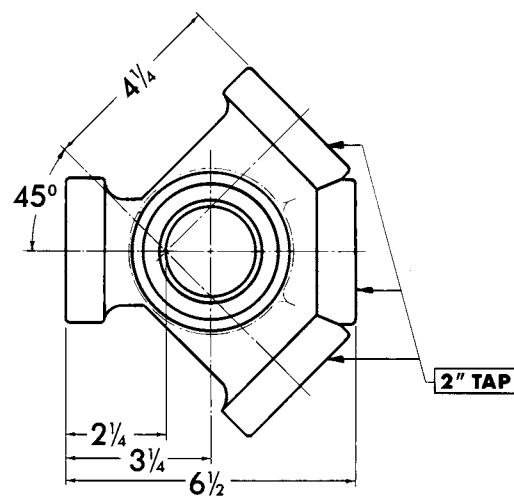

UPCode	Item	Weight
67061		
005766	555C	7

UPCode	Item	Weight
67061		
005780	233C	10

**2" Tapped Long Sweep Tee
(Taps on Run, Hub on Rise)**

**Tapped Closet Bends
(4" Spigot, 3 1/2" on Rise)
3 1/2" Plug Not Included**

UPCode	Item	Weight
67061		
005773	491C	7

UPCode	Item	Size	Weight
67061			
005803	410C	3 1/2x4-24	21

CHICAGO RUFWALL SPECIAL FITTINGS

Note: For typical applications, consult your local Tyler representative.

Sink Stack w/three 2" Waste Taps

UPCode 67061	Item	Size	Weight
005810	770C2D	2x1 1/2	17
005827	770C3D	3x2	19
005834	770C4D	4x2	22

2" Tapped Double Wye w/2" Hub Vent

UPCode 67061	Item	Weight
005841	560	10

CHICAGO RUFWALL SPECIAL FITTINGS

Note: For typical applications, consult your local Tyler representative.

2" Manifolds w/three 2" Tee Taps

UPCode	Item	Weight
67061		
005889	1801	7

1739 Waste Tee/Cross w/three 2" hubs and Two 2" Waste Tee Taps