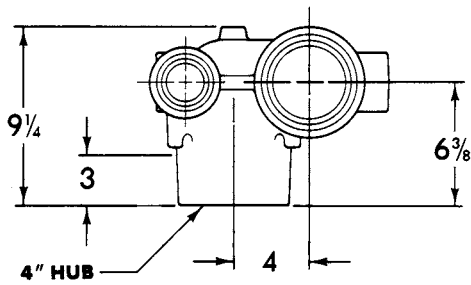

CHICAGO RUFWALL SPECIAL FITTINGS

Note: For typical applications, consult your local Tyler representative.

4" Floor Outlet Closet Fittings 4" caulk hub W.C. connections w/front & back 2" Waste Tee Taps

UPCode	Item	Weight
67061		
005636	130CFR	48
005643	130CFL	48
005650	130CFD	56