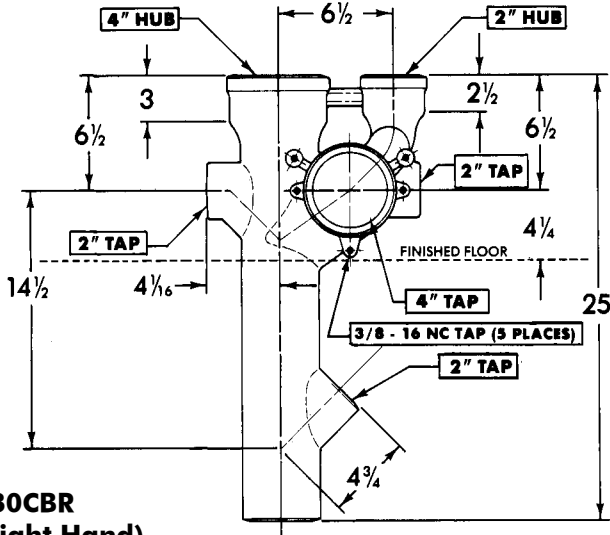

CHICAGO RUFWALL SPECIAL FITTINGS

Note: For typical applications, consult your local Tyler representative.

4" Floor Outlet Closet Fittings 4" caulk hub W.C. connections w/front & back 2" Waste Tee Taps

UPCode	Item	Weight
67061		
005636	130CFR	48
005643	130CFL	48
005650	130CFD	56

UPCode	Item	Weight
67061		
005667	130CBR	41
005674	130CBL	41
005681	130CBD	44

130CBR
(Right Hand)

4" Back Outlet Closet Fitting
4" Tap W.C. connections
w/front & back 2" Waste Tee Tap

UPCode	Item	Weight
67061		
243854	130CBR-MOD*	41
243847	130CBL-MOD*	41