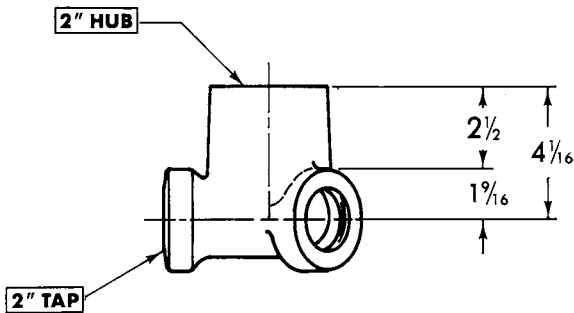

**137CBL
(Left Hand)**

137CBD

CHICAGO RUFWALL SPECIAL FITTINGS

Note: For typical applications, consult your local Tyler representative.

**2" Tapped Bath Wye
w/2" Hub Vent**

**2" Tapped Vent Bypass
w/two 2" side taps**

UPCode	Item	Weight
67061		
005766	555C	7

UPCode	Item	Weight
67061		
005780	233C	10

**2" Tapped Long Sweep Tee
(Taps on Run, Hub on Rise)**

**Tapped Closet Bends
(4" Spigot, 3 1/2" on Rise)
3 1/2" Plug Not Included**