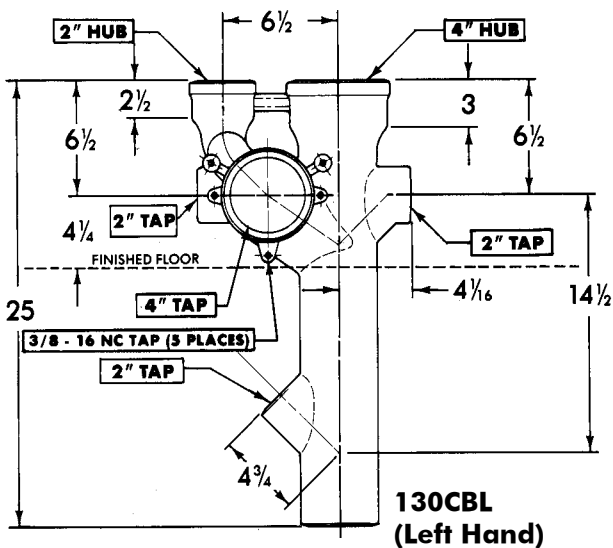

UPCode	Item	Weight
67061		
005667	130CBR	41
005674	130CBL	41
005681	130CBD	44

130CBR
(Right Hand)

4" Back Outlet Closet Fitting
4" Tap W.C. connections
w/front & back 2" Waste Tee Tap

UPCode	Item	Weight
67061		
243854	130CBR-MOD*	41
243847	130CBL-MOD*	41

*(MOD = No Wye Tap, No Boss)

130CBL
(Left Hand)

130CBD

CHICAGO RUFWALL SPECIAL FITTINGS

Note: For typical applications, consult your local Tyler representative.

**4" Back Outlet,
4" Tap W.C. connections
w/two 2" Waste Tee Taps**