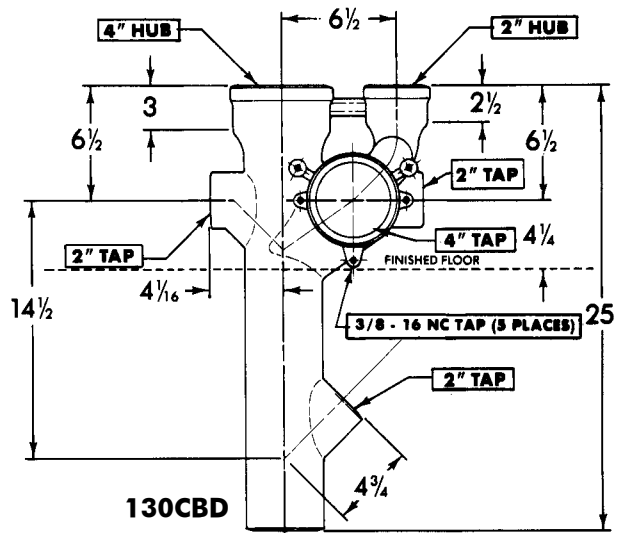

UPCode	Item	Weight
67061		
005667	130CBR	41
005674	130CBL	41
005681	130CBD	44

130CBR
(Right Hand)

4" Back Outlet Closet Fitting
4" Tap W.C. connections
w/front & back 2" Waste Tee Tap

UPCode	Item	Weight
67061		
243854	130CBR-MOD*	41
243847	130CBL-MOD*	41

*(MOD = No Wye Tap, No Boss)

130CBL
(Left Hand)

130CBD

CHICAGO RUFWALL SPECIAL FITTINGS

Note: For typical applications, consult your local Tyler representative.

**4" Back Outlet,
4" Tap W.C. connections
w/two 2" Waste Tee Taps**