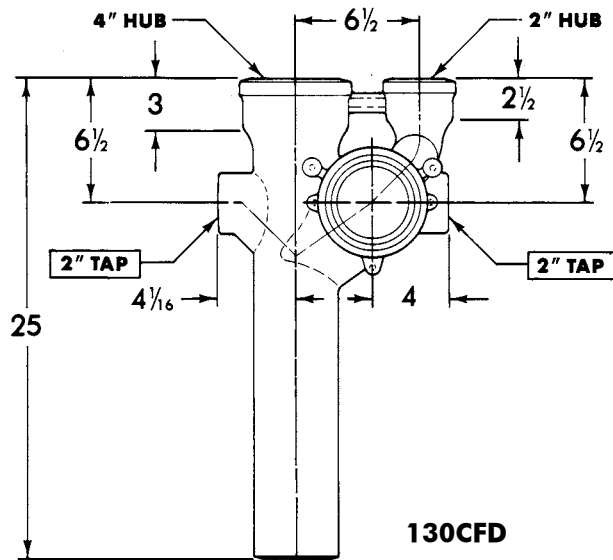

CHICAGO RUFWALL SPECIAL FITTINGS

Note: For typical applications, consult your local Tyler representative.

4" Floor Outlet Closet Fittings 4" caulk hub W.C. connections w/front & back 2" Waste Tee Taps

UPCode	Item	Weight
67061		
005636	130CFR	48
005643	130CFL	48
005650	130CFD	56

UPCode	Item	Weight
67061		
005667	130CBR	41
005674	130CBL	41
005681	130CBD	44

130CBR
(Right Hand)

4" Back Outlet Closet Fitting
4" Tap W.C. connections
w/front & back 2" Waste Tee Tap

UPCode	Item	Weight
67061		
243854	130CBR-MOD*	41
243847	130CBL-MOD*	41