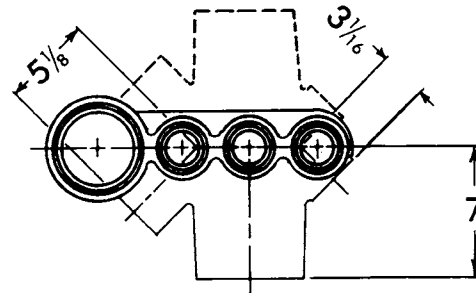

UPCode	Item	Weight
67061		
005773	491C	7

UPCode	Item	Size	Weight
67061			
005803	410C	3 1/2x4-24	21

CHICAGO RUFWALL SPECIAL FITTINGS

Note: For typical applications, consult your local Tyler representative.

Sink Stack w/three 2" Waste Taps

UPCode 67061	Item	Size	Weight
005810	770C2D	2x1 1/2	17
005827	770C3D	3x2	19
005834	770C4D	4x2	22

2" Tapped Double Wye w/2" Hub Vent

UPCode 67061	Item	Weight
005841	560	10

CHICAGO RUFWALL SPECIAL FITTINGS

Note: For typical applications, consult your local Tyler representative.

2" Manifolds w/three 2" Tee Taps

UPCode	Item	Weight
67061		
005889	1801	7

1739 Waste Tee/Cross w/three 2" hubs and Two 2" Waste Tee Taps