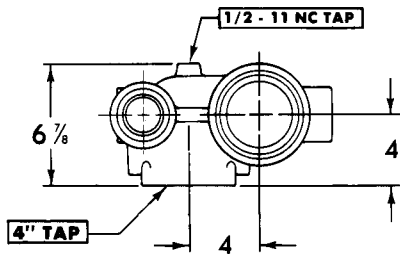

*(MOD = No Wye Tap, No Boss)

130CBL
(Left Hand)

130CBD

CHICAGO RUFWALL SPECIAL FITTINGS

Note: For typical applications, consult your local Tyler representative.

**4" Back Outlet,
4" Tap W.C. connections
w/two 2" Waste Tee Taps**

UPCode 67061	Item	Weight
005704	133CBR	41
005711	133CBL	41
005728	133CBD	44

**133CBR
(Right Hand)**

**133CBL
(Left Hand)**

133CBD

CHICAGO RUFWALL SPECIAL FITTINGS

Note: For typical applications, consult your local Tyler representative.