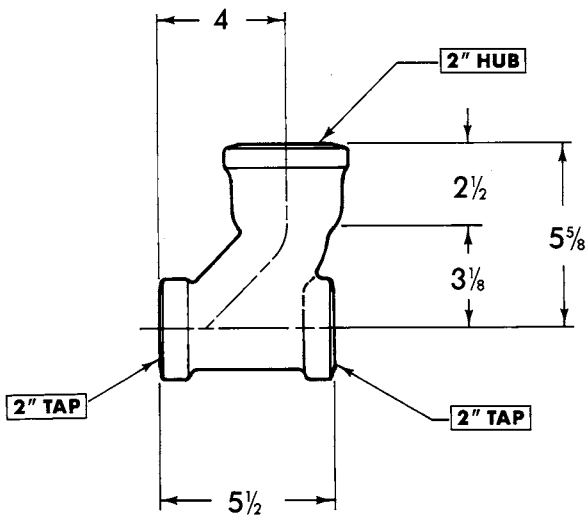

**137CBL
(Left Hand)**

137CBD

CHICAGO RUFWALL SPECIAL FITTINGS

Note: For typical applications, consult your local Tyler representative.

**2" Tapped Bath Wye
w/2" Hub Vent**

**2" Tapped Vent Bypass
w/two 2" side taps**

UPCode	Item	Weight
67061		
005766	555C	7

UPCode	Item	Weight
67061		
005780	233C	10

**2" Tapped Long Sweep Tee
(Taps on Run, Hub on Rise)**

**Tapped Closet Bends
(4" Spigot, 3 1/2" on Rise)
3 1/2" Plug Not Included**

UPCode	Item	Weight
67061		
005773	491C	7

UPCode	Item	Size	Weight
67061			
005803	410C	3 1/2x4-24	21

CHICAGO RUFWALL SPECIAL FITTINGS

Note: For typical applications, consult your local Tyler representative.