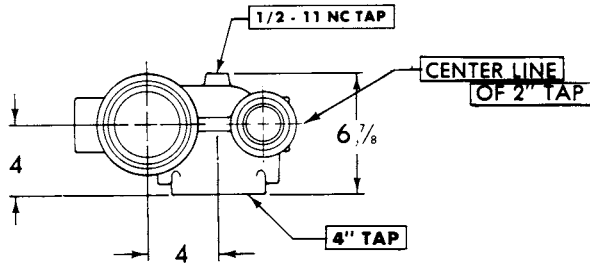

UPCode 67061	Item	Weight
005704	133CBR	41
005711	133CBL	41
005728	133CBD	44

**133CBR
(Right Hand)**

**133CBL
(Left Hand)**

133CBD

CHICAGO RUFWALL SPECIAL FITTINGS

Note: For typical applications, consult your local Tyler representative.