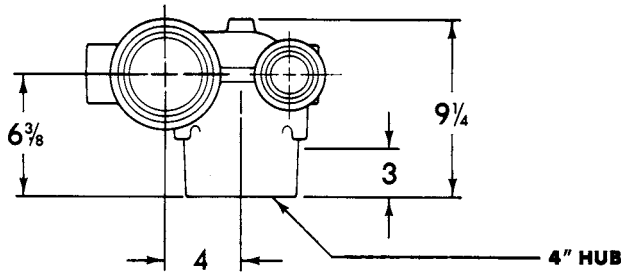

CHICAGO RUFWALL SPECIAL FITTINGS

Note: For typical applications, consult your local Tyler representative.

4" Floor Outlet Closet Fittings 4" caulk hub W.C. connections w/front & back 2" Waste Tee Taps

UPCode	Item	Weight
67061		
005636	130CFR	48
005643	130CFL	48
005650	130CFD	56