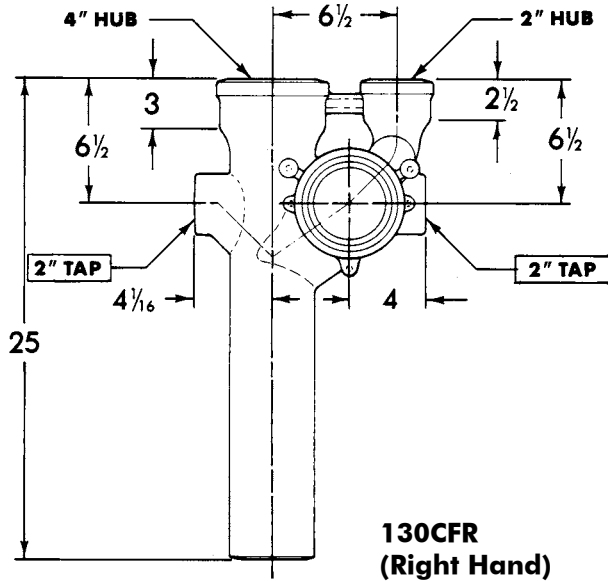

CHICAGO RUFWALL SPECIAL FITTINGS

Note: For typical applications, consult your local Tyler representative.

4" Floor Outlet Closet Fittings 4" caulk hub W.C. connections w/front & back 2" Waste Tee Taps

UPCode	Item	Weight
67061		
005636	130CFR	48
005643	130CFL	48
005650	130CFD	56

UPCode	Item	Weight
67061		
005667	130CBR	41
005674	130CBL	41
005681	130CBD	44

130CBR
(Right Hand)

4" Back Outlet Closet Fitting
4" Tap W.C. connections
w/front & back 2" Waste Tee Tap

UPCode	Item	Weight
67061		
243854	130CBR-MOD*	41
243847	130CBL-MOD*	41