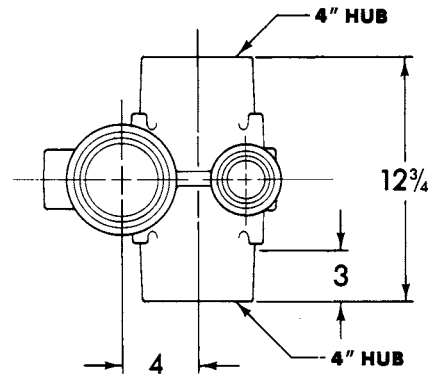

CHICAGO RUFWALL SPECIAL FITTINGS

Note: For typical applications, consult your local Tyler representative.

4" Floor Outlet Closet Fittings 4" caulk hub W.C. connections w/front & back 2" Waste Tee Taps

UPCode	Item	Weight
67061		
005636	130CFR	48
005643	130CFL	48
005650	130CFD	56

CHICAGO RUFWALL SPECIAL FITTINGS

Note: For typical applications, consult your local Tyler representative.

4" Back Outlet Closet Fitting
4" Tap W.C. connections
w/front & back 2" Waste Tee Tap
and 2" Wye Tap on Stack Front

UPCode	Item	Weight
67061		
005667	130CBR	41
005674	130CBL	41
005681	130CBD	44

130CBR
(Right Hand)

4" Back Outlet Closet Fitting
4" Tap W.C. connections
w/front & back 2" Waste Tee Tap

UPCode	Item	Weight
67061		
243854	130CBR-MOD*	41
243847	130CBL-MOD*	41