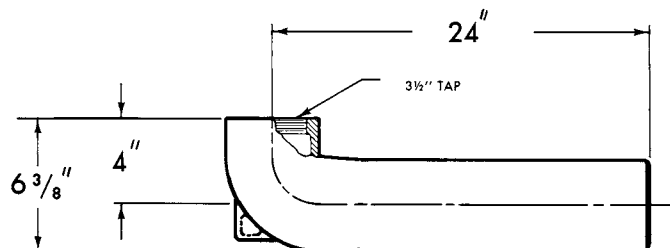

**137CBL
(Left Hand)**

137CBD

CHICAGO RUFWALL SPECIAL FITTINGS

Note: For typical applications, consult your local Tyler representative.

**2" Tapped Bath Wye
w/2" Hub Vent**

**2" Tapped Vent Bypass
w/two 2" side taps**

UPCode	Item	Weight
67061		
005766	555C	7

UPCode	Item	Weight
67061		
005780	233C	10

**2" Tapped Long Sweep Tee
(Taps on Run, Hub on Rise)**

**Tapped Closet Bends
(4" Spigot, 3 1/2" on Rise)
3 1/2" Plug Not Included**