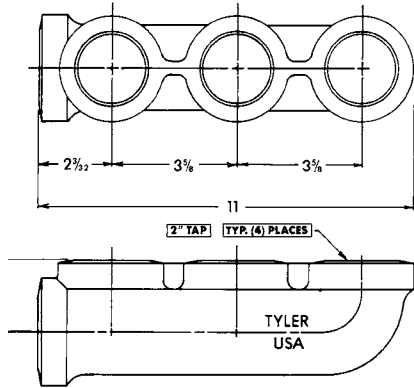

UPCode	Item	Weight
67061		
005773	491C	7

UPCode	Item	Size	Weight
67061			
005803	410C	3 1/2x4-24	21

CHICAGO RUFWALL SPECIAL FITTINGS

Note: For typical applications, consult your local Tyler representative.

Sink Stack w/three 2" Waste Taps

UPCode 67061	Item	Size	Weight
005810	770C2D	2x1 1/2	17
005827	770C3D	3x2	19
005834	770C4D	4x2	22

2" Tapped Double Wye w/2" Hub Vent

UPCode 67061	Item	Weight
005841	560	10

CHICAGO RUFWALL SPECIAL FITTINGS

Note: For typical applications, consult your local Tyler representative.

2" Manifolds w/three 2" Tee Taps

UPCode	Item	Weight
67061		
005889	1801	7

1739 Waste Tee/Cross w/three 2" hubs and Two 2" Waste Tee Taps

UPCode	Item	Weight
67061		
005858	1739R	45
005865	1739L	45
005872	1739D	56

SV 458 Vented Closet Tee with 2" Top Vent and 2" Extended Side Inlet Right Hand or Left Hand (ILLUSTRATION SHOWS RIGHT HAND)

UPCode	Size	Weight
67061		
005575	4x4x2x2x4 RH	37
005582	4x4x2x2x4 LH	37