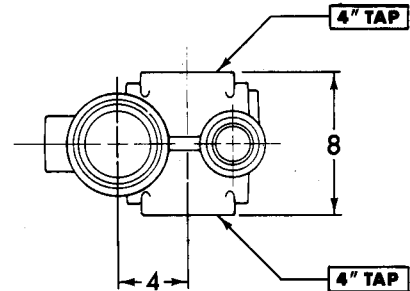

UPCode	Item	Weight
67061		
005667	130CBR	41
005674	130CBL	41
005681	130CBD	44

130CBR
(Right Hand)

4" Back Outlet Closet Fitting
4" Tap W.C. connections
w/front & back 2" Waste Tee Tap

UPCode	Item	Weight
67061		
243854	130CBR-MOD*	41
243847	130CBL-MOD*	41

*(MOD = No Wye Tap, No Boss)

130CBL
(Left Hand)

130CBD

CHICAGO RUFWALL SPECIAL FITTINGS

Note: For typical applications, consult your local Tyler representative.

**4" Back Outlet,
4" Tap W.C. connections
w/two 2" Waste Tee Taps**