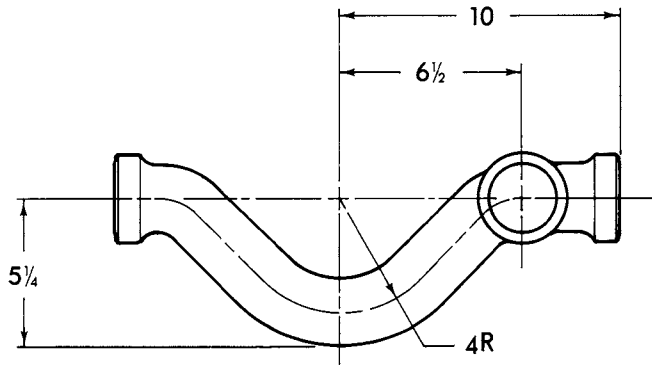

**137CBL
(Left Hand)**

137CBD

CHICAGO RUFWALL SPECIAL FITTINGS

Note: For typical applications, consult your local Tyler representative.

**2" Tapped Bath Wye
w/2" Hub Vent**

**2" Tapped Vent Bypass
w/two 2" side taps**

UPCode	Item	Weight
67061		
005766	555C	7

UPCode	Item	Weight
67061		
005780	233C	10

**2" Tapped Long Sweep Tee
(Taps on Run, Hub on Rise)**

**Tapped Closet Bends
(4" Spigot, 3 1/2" on Rise)
3 1/2" Plug Not Included**