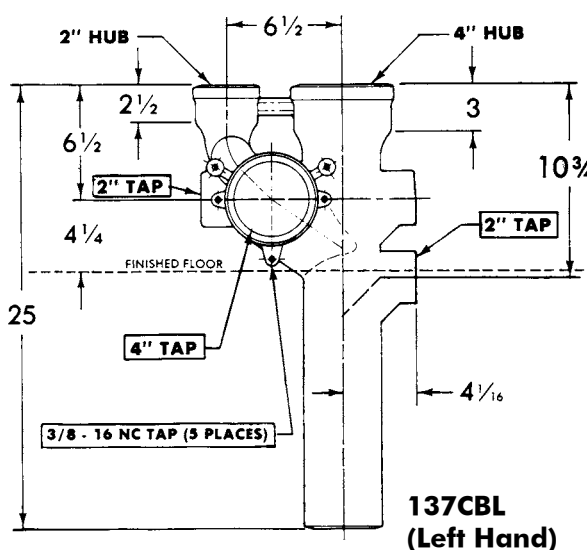

UPCode 67061	Item	Weight
005704	133CBR	41
005711	133CBL	41
005728	133CBD	44

**133CBR
(Right Hand)**

**133CBL
(Left Hand)**

133CBD

CHICAGO RUFWALL SPECIAL FITTINGS

Note: For typical applications, consult your local Tyler representative.

**4" Back Outlet,
4" Tap W.C. connections
w/two or three Waste Tee Taps,
2" Waste Tee Tap on floor line**

UPCode 67061	Item	Weight
005735	137CBR	41
005742	137CBL	41
005759	137CBD	44

**137CBR
(Right Hand)**