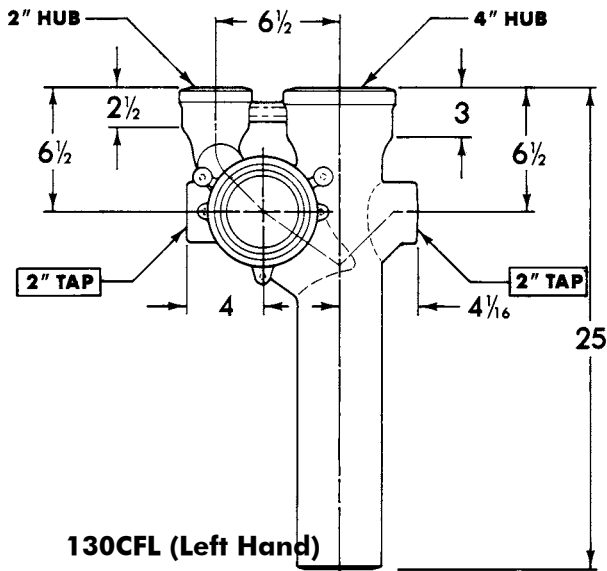

CHICAGO RUFWALL SPECIAL FITTINGS

Note: For typical applications, consult your local Tyler representative.

4" Floor Outlet Closet Fittings 4" caulk hub W.C. connections w/front & back 2" Waste Tee Taps

UPCode	Item	Weight
67061		
005636	130CFR	48
005643	130CFL	48
005650	130CFD	56

UPCode	Item	Weight
67061		
005667	130CBR	41
005674	130CBL	41
005681	130CBD	44

130CBR
(Right Hand)

4" Back Outlet Closet Fitting
4" Tap W.C. connections
w/front & back 2" Waste Tee Tap

UPCode	Item	Weight
67061		
243854	130CBR-MOD*	41
243847	130CBL-MOD*	41