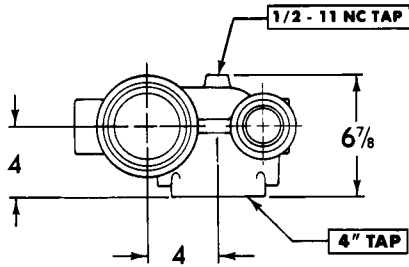

CHICAGO RUFWALL SPECIAL FITTINGS

Note: For typical applications, consult your local Tyler representative.