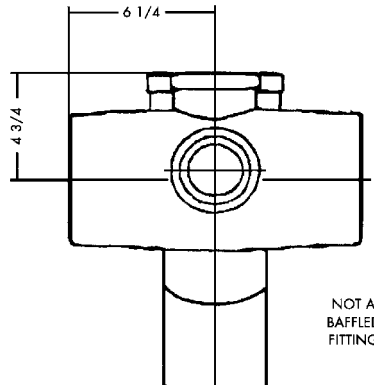

CHICAGO RUFWALL SPECIAL FITTINGS

Note: For typical applications, consult your local Tyler representative.

2" Manifolds w/three 2" Tee Taps

UPCode	Item	Weight
67061		
005889	1801	7

1739 Waste Tee/Cross w/three 2" hubs and Two 2" Waste Tee Taps

UPCode	Item	Weight
67061		
005858	1739R	45
005865	1739L	45
005872	1739D	56

SV 458 Vented Closet Tee with 2" Top Vent and 2" Extended Side Inlet Right Hand or Left Hand (ILLUSTRATION SHOWS RIGHT HAND)

UPCode	Size	Weight
67061		
005575	4x4x2x2x4 RH	37
005582	4x4x2x2x4 LH	37