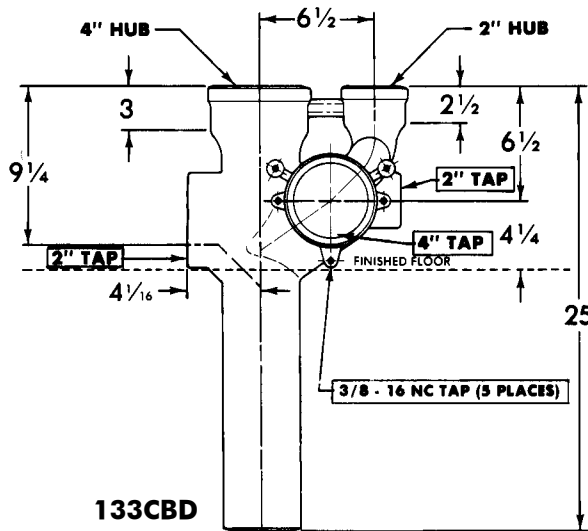

UPCode	Item	Weight
67061		
005667	130CBR	41
005674	130CBL	41
005681	130CBD	44

130CBR
(Right Hand)

4" Back Outlet Closet Fitting
4" Tap W.C. connections
w/front & back 2" Waste Tee Tap

UPCode	Item	Weight
67061		
243854	130CBR-MOD*	41
243847	130CBL-MOD*	41

*(MOD = No Wye Tap, No Boss)

130CBL
(Left Hand)

130CBD

CHICAGO RUFWALL SPECIAL FITTINGS

Note: For typical applications, consult your local Tyler representative.

**4" Back Outlet,
4" Tap W.C. connections
w/two 2" Waste Tee Taps**

UPCode 67061	Item	Weight
005704	133CBR	41
005711	133CBL	41
005728	133CBD	44

**133CBR
(Right Hand)**

**133CBL
(Left Hand)**

133CBD

CHICAGO RUFWALL SPECIAL FITTINGS

Note: For typical applications, consult your local Tyler representative.

**4" Back Outlet,
4" Tap W.C. connections
w/two or three Waste Tee Taps,
2" Waste Tee Tap on floor line**

UPCode 67061	Item	Weight
005735	137CBR	41
005742	137CBL	41
005759	137CBD	44

**137CBR
(Right Hand)**