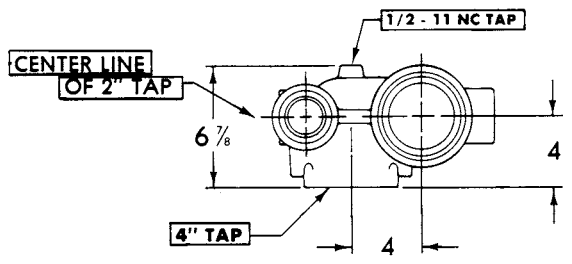

**137CBL
(Left Hand)**