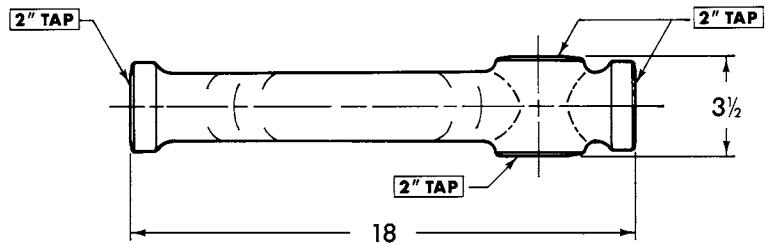

**137CBL
(Left Hand)**

137CBD

CHICAGO RUFWALL SPECIAL FITTINGS

Note: For typical applications, consult your local Tyler representative.

**2" Tapped Bath Wye
w/2" Hub Vent**

**2" Tapped Vent Bypass
w/two 2" side taps**

UPCode	Item	Weight
67061		
005766	555C	7

UPCode	Item	Weight
67061		
005780	233C	10

**2" Tapped Long Sweep Tee
(Taps on Run, Hub on Rise)**

**Tapped Closet Bends
(4" Spigot, 3 1/2" on Rise)
3 1/2" Plug Not Included**