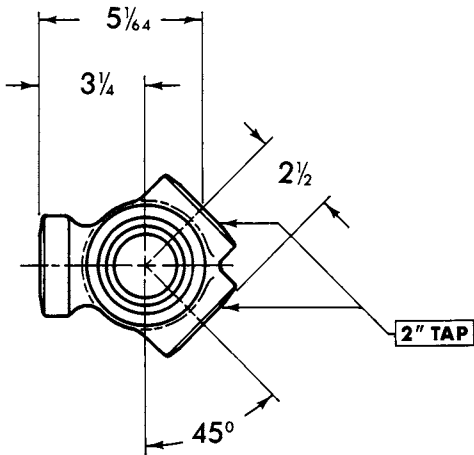

**137CBL
(Left Hand)**

137CBD

CHICAGO RUFWALL SPECIAL FITTINGS

Note: For typical applications, consult your local Tyler representative.

**2" Tapped Bath Wye
w/2" Hub Vent**

**2" Tapped Vent Bypass
w/two 2" side taps**

UPCode	Item	Weight
67061		
005766	555C	7

UPCode	Item	Weight
67061		
005780	233C	10

**2" Tapped Long Sweep Tee
(Taps on Run, Hub on Rise)**

**Tapped Closet Bends
(4" Spigot, 3 1/2" on Rise)
3 1/2" Plug Not Included**

UPCode	Item	Weight
67061		
005773	491C	7

UPCode	Item	Size	Weight
67061			
005803	410C	3 1/2x4-24	21

CHICAGO RUFWALL SPECIAL FITTINGS

Note: For typical applications, consult your local Tyler representative.