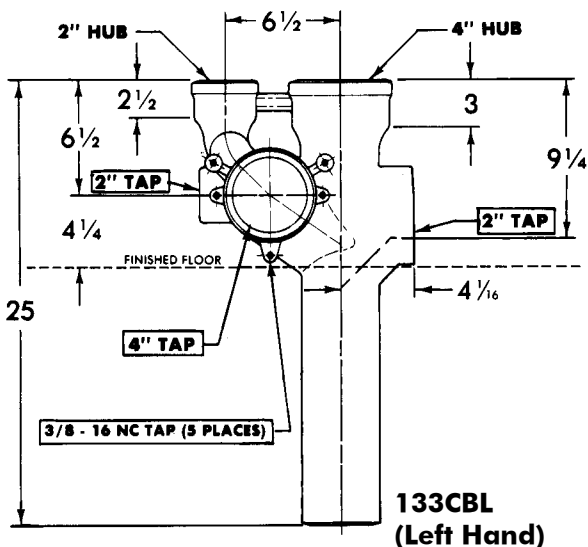

*(MOD = No Wye Tap, No Boss)

130CBL
(Left Hand)

130CBD

CHICAGO RUFWALL SPECIAL FITTINGS

Note: For typical applications, consult your local Tyler representative.

**4" Back Outlet,
4" Tap W.C. connections
w/two 2" Waste Tee Taps**

UPCode 67061	Item	Weight
005704	133CBR	41
005711	133CBL	41
005728	133CBD	44

**133CBR
(Right Hand)**

**133CBL
(Left Hand)**

133CBD

CHICAGO RUFWALL SPECIAL FITTINGS

Note: For typical applications, consult your local Tyler representative.