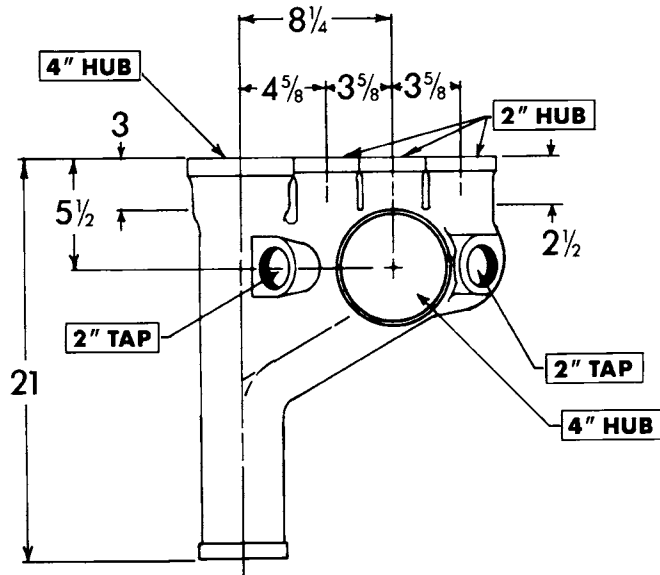

UPCode	Item	Weight
67061		
005773	491C	7

UPCode	Item	Size	Weight
67061			
005803	410C	3 1/2x4-24	21

CHICAGO RUFWALL SPECIAL FITTINGS

Note: For typical applications, consult your local Tyler representative.

Sink Stack w/three 2" Waste Taps

UPCode 67061	Item	Size	Weight
005810	770C2D	2x1 1/2	17
005827	770C3D	3x2	19
005834	770C4D	4x2	22

2" Tapped Double Wye w/2" Hub Vent

UPCode 67061	Item	Weight
005841	560	10

CHICAGO RUFWALL SPECIAL FITTINGS

Note: For typical applications, consult your local Tyler representative.

2" Manifolds w/three 2" Tee Taps

UPCode	Item	Weight
67061		
005889	1801	7

1739 Waste Tee/Cross w/three 2" hubs and Two 2" Waste Tee Taps