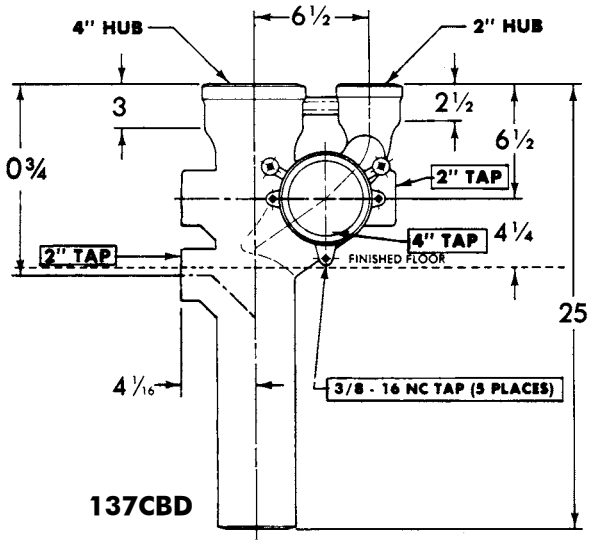

**4" Back Outlet,
4" Tap W.C. connections
w/two or three Waste Tee Taps,
2" Waste Tee Tap on floor line**

UPCode 67061	Item	Weight
005735	137CBR	41
005742	137CBL	41
005759	137CBD	44

**137CBR
(Right Hand)**

**137CBL
(Left Hand)**

137CBD

CHICAGO RUFWALL SPECIAL FITTINGS

Note: For typical applications, consult your local Tyler representative.

**2" Tapped Bath Wye
w/2" Hub Vent**

**2" Tapped Vent Bypass
w/two 2" side taps**

UPCode	Item	Weight
67061		
005766	555C	7

UPCode	Item	Weight
67061		
005780	233C	10

**2" Tapped Long Sweep Tee
(Taps on Run, Hub on Rise)**

**Tapped Closet Bends
(4" Spigot, 3 1/2" on Rise)
3 1/2" Plug Not Included**

UPCode	Item	Weight
67061		
005773	491C	7

UPCode	Item	Size	Weight
67061			
005803	410C	3 1/2x4-24	21

CHICAGO RUFWALL SPECIAL FITTINGS

Note: For typical applications, consult your local Tyler representative.