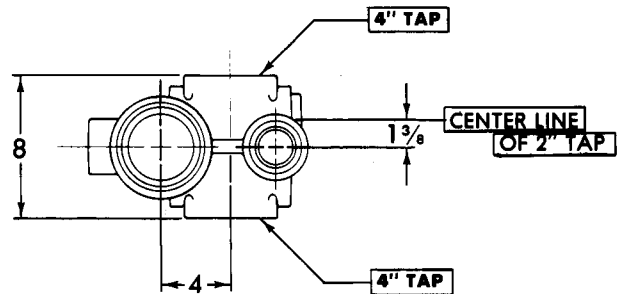

**133CBL
(Left Hand)**