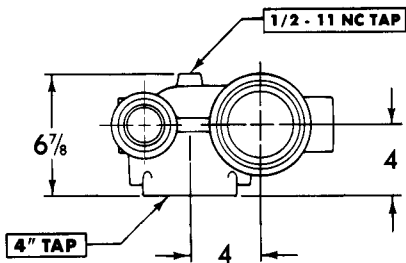

UPCode	Item	Weight
67061		
005667	130CBR	41
005674	130CBL	41
005681	130CBD	44

130CBR
(Right Hand)

4" Back Outlet Closet Fitting
4" Tap W.C. connections
w/front & back 2" Waste Tee Tap

UPCode	Item	Weight
67061		
243854	130CBR-MOD*	41
243847	130CBL-MOD*	41

*(MOD = No Wye Tap, No Boss)

130CBL
(Left Hand)

130CBD

CHICAGO RUFWALL SPECIAL FITTINGS

Note: For typical applications, consult your local Tyler representative.

**4" Back Outlet,
4" Tap W.C. connections
w/two 2" Waste Tee Taps**