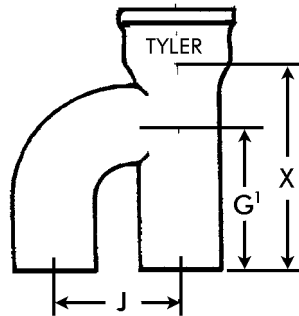

DOUBLE HUB FITTING

Ship Code	UPCode 670610	Size	X	Wt.
S	003960	2	1	4
S	003977	3	1	6
S	003984	4	1	8
S	003991	6	1	11
N	384755	8	1 ¹ / ₂	22
N	004004	10	1 ¹ / ₂	37
N	384762	12	1 ¹ / ₂	51
S	004011	15	1 ¹ / ₂	87

LONG PLAIN INCREASER

Ship Code	UPCode 670610	Size	L	Wt.
S	003878	2x4	24	13
S	003885	3x4	24	14
S	003892	4x5	30	24
S	003908	*4x6	30	24

*Not suitable for TY-SEAL Joint.
**Bead on 4" End.

VENT BRANCH

Ship Code	UPCode 067610	Size	X	G1	J	Wt.
N	002215	4	11	8	6 ¹ / ₂	17

Ship Code	UPCode 670610	Size	X	Wt.
N	045939	2x4	9	9
S	003809	3x4	9	9
S	003816	4x5	9	11
S	003823	4x6	9	12
S	003830	4x8	12	22
S	277248	5x6	9 ¹ / ₂	13
S	003847	6x8	12	24
N	384724	8x10	12	44
S	003854	10x12	12	60
N	003861	12x15	12	95

*The first size shown is the spigot end.

"P" TRAP W/3" CLEANOUT TAP, R, L

Ship Code	UPCode 067610	Size	X	J	D	B	Wt.
N	384779	4RH	14	6 ¹ / ₂	5 ¹ / ₂	11	20
N	384786	4LH	14	6 ¹ / ₂	5 ¹ / ₂	11	20

"P" TRAP w/1/2" HEEL TAP