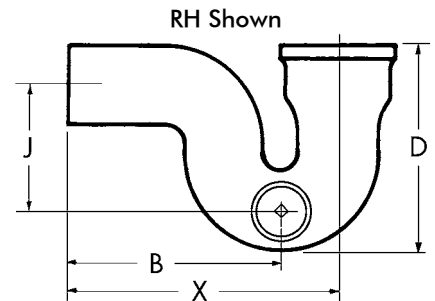

TAPPED LONG INCREASER

Ship Code	UPCode 670610	Size	L	Wt.
S	003939	2x4	24	13

**COMBINATION TRAP & TEE
with 2 - 3¹/₂ A Plugs**

Ship Code	UPCode 670610	Size	Tap	Wt.
S	112518	4x3	3 ¹ / ₂	32

REGULAR INCREASER*

Ship Code	UPCode 670610	Size	X	Wt.
N	045939	2x4	9	9
S	003809	3x4	9	9
S	003816	4x5	9	11
S	003823	4x6	9	12
S	003830	4x8	12	22
S	277248	5x6	9 ¹ / ₂	13
S	003847	6x8	12	24
N	384724	8x10	12	44
S	003854	10x12	12	60
N	003861	12x15	12	95

*The first size shown is the spigot end.

"P" TRAP W/3" CLEANOUT TAP, R, L

Ship Code	UPCode 067610	Size	X	J	D	B	Wt.
N	384779	4RH	14	6 ¹ / ₂	5 ¹ / ₂	11	20
N	384786	4LH	14	6 ¹ / ₂	5 ¹ / ₂	11	20

"P" TRAP w/1/2" HEEL TAP

Ship Code	UPCode 067610	Size	X	J	A	Wt.
S	004813	2	9 ¹ / ₂	4	3	7
S	004820	3	12	5 ¹ / ₂	3 ¹ / ₂	13
S	004837	4	14	6 ¹ / ₂	3 ¹ / ₂	18