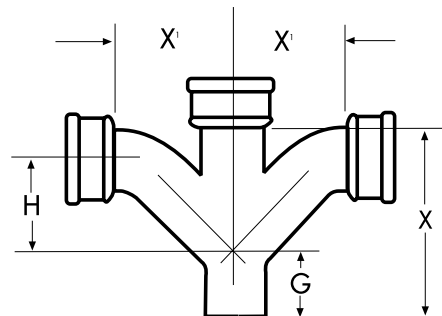

**STRAIGHT TAPPED CROSS**

Ship Code	UPCode 670610	Size	X	E	G	Wt.
S	003311	3x2	9	2 1/2	7	9
S	003328	4x2	9	3	7	11
S	003335	5x2	9	3 1/2	7 1/4	13

**TWO-WAY CLEANOUT  
Memphis Code**

Ship Code	UPCode 067610	Size	X	E	G	Wt.
S	003465	4	22 1/8	9 3/8	12 3/4	34.5

**TWO-WAY CLEANOUT**

Ship Code	UPCode 067610	Size	X	E	G	J	Wt.
S	003519	4	13 3/8	7 1/2	6 1/2	6 7/16	29
S	003526	5x5x4x4	13 3/8	8	6 1/2	6 7/16	31
S	003533	6x6x4x4	13 3/8	8 1/2	6 1/2	6 7/16	35

**LONG TAP SAN TEE**

Ship Code	UPCode 067610	Size	X	E	G	Wt.
S	380016	2x2-18	18	3 1/6	16	8

**PIPE PLUG**

Ship Code	UPCode 670610	Size	F	Wt.
S	004035	2	3 1/2	1
S	004042	3	3 3/4	2
S	004059	4	4	3
N	004066	5	4	6
S	004073	6	4	6
S	004080	8	4 1/2	11
S	004097	10	4 1/2	17
S	004103	12	5 1/4	25
S	004110	15	5 1/4	35

**DOUBLE COMBINATION (SHORT TURN)**

Ship Code	UPCode 067610	Size	G	H	X	X	Wt.
N	393245	4	5 7/16	4 3/8	11 3/8	6 1/2	26