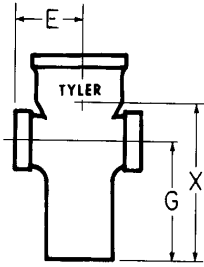

# SV (SERVICE) ASA GROUP 021 CROSSES, CLEANOUTS, PLUGS & TEES

**TAPPED SAN CROSS**

Ship Code	UPCode 067610	Size x Tap	X	E	G	Wt.
S	003359	2x1½	8	3 1/6	6 1/4	8
N	003366	2x2	8	3 1/6	6 1/4	8
S	003380	3x1½	9	3 3/6	7	10
S	003397	3x2	9	3 3/6	7	10
S	003410	4x1½	9	4 1/6	7	12
S	003427	4x2	9	4 1/6	7	12

**STRAIGHT TAPPED CROSS**

Ship Code	UPCode 670610	Size	X	E	G	Wt.
S	003311	3x2	9	2 1/2	7	9
S	003328	4x2	9	3	7	11
S	003335	5x2	9	3 1/2	7 1/4	13

**TWO-WAY CLEANOUT  
Memphis Code**

Ship Code	UPCode 067610	Size	X	E	G	Wt.
S	003465	4	22 1/8	9 3/8	12 3/4	34.5

**TWO-WAY CLEANOUT**

Ship Code	UPCode 067610	Size	X	E	G	J	Wt.
S	003519	4	13 3/8	7 1/2	6 1/2	6 7/16	29
S	003526	5x5x4x4	13 3/8	8	6 1/2	6 7/16	31
S	003533	6x6x4x4	13 3/8	8 1/2	6 1/2	6 7/16	35

**LONG TAP SAN TEE**

Ship Code	UPCode 067610	Size	X	E	G	Wt.
S	380016	2x2-18	18	3 1/6	16	8

**PIPE PLUG**

Ship Code	UPCode 670610	Size	F	Wt.
S	004035	2	3 1/2	1
S	004042	3	3 3/4	2
S	004059	4	4	3
N	004066	5	4	6
S	004073	6	4	6
S	004080	8	4 1/2	11
S	004097	10	4 1/2	17
S	004103	12	5 1/4	25
S	004110	15	5 1/4	35