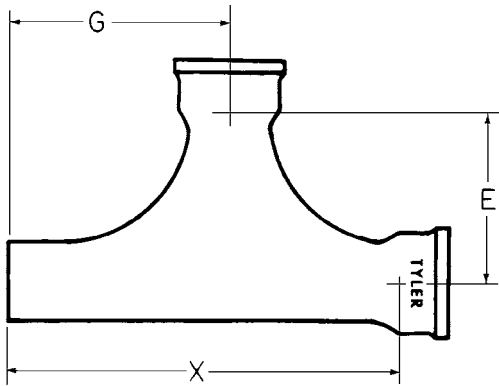

# SV (SERVICE) ASA GROUP 021 CROSSES, CLEANOUTS, PLUGS & TEES

**TAPPED SAN CROSS**

Ship Code	UPCode 067610	Size x Tap	X	E	G	Wt.
S	003359	2x1½	8	3 1/6	6 1/4	8
N	003366	2x2	8	3 1/6	6 1/4	8
S	003380	3x1½	9	3 3/6	7	10
S	003397	3x2	9	3 3/6	7	10
S	003410	4x1½	9	4 1/6	7	12
S	003427	4x2	9	4 1/6	7	12

**STRAIGHT TAPPED CROSS**

Ship Code	UPCode 670610	Size	X	E	G	Wt.
S	003311	3x2	9	2 1/2	7	9
S	003328	4x2	9	3	7	11
S	003335	5x2	9	3 1/2	7 1/4	13

**TWO-WAY CLEANOUT  
Memphis Code**

Ship Code	UPCode 067610	Size	X	E	G	Wt.
S	003465	4	22 1/8	9 3/8	12 3/4	34.5

**TWO-WAY CLEANOUT**

Ship Code	UPCode 067610	Size	X	E	G	J	Wt.
S	003519	4	13 3/8	7 1/2	6 1/2	6 7/16	29
S	003526	5x5x4x4	13 3/8	8	6 1/2	6 7/16	31
S	003533	6x6x4x4	13 3/8	8 1/2	6 1/2	6 7/16	35

**LONG TAP SAN TEE**

Ship Code	UPCode 067610	Size	X	E	G	Wt.
S	380016	2x2-18	18	3 1/6	16	8

**PIPE PLUG**

Ship Code	UPCode 670610	Size	F	Wt.
S	004035	2	3 1/2	1
S	004042	3	3 3/4	2
S	004059	4	4	3
N	004066	5	4	6
S	004073	6	4	6
S	004080	8	4 1/2	11
S	004097	10	4 1/2	17
S	004103	12	5 1/4	25
S	004110	15	5 1/4	35