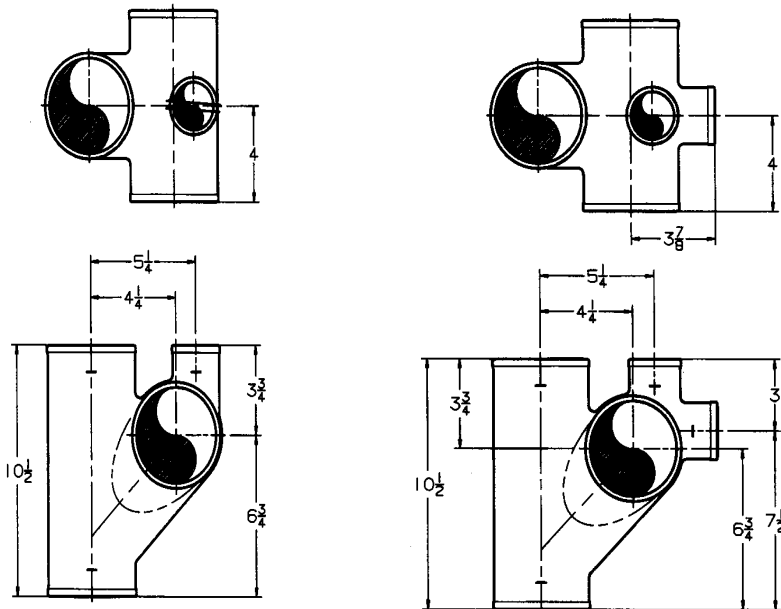

***457-4" Stack, 4" Closet Waste, 2" Vent**
***458-4" Stack, 4" Closet Waste, 2" Waste, 2" Vent**

***9-457 VENTED CLOSET TEE
w/2" Top Vent**

Ship Code	UPCode	Size	Wt.
S	010470	4x4x2x4(R)	12.5
S	010487	4x4x2x4(L)	12.5

**9-458 VENTED CLOSET TEE
w/2" Top Vent
and 2" Side Openings**

Ship Code	UPCode	Size	Wt.
S	010494	4x4x2x2x4(R)	12.8
S	010500	4x4x2x2x4(L)	12.8

***399-4" Stack, two 4" Closet
Waste, two 2" Waste, 3" Vent**

***9-399 VENTED
CLOSET CROSS
(No Baffle)**

Ship Code	UPCode	Size	Wt.
S	010456	*4x3x2x4	20.0

***463-4" Stack, two 4" Waste, 2" Vent**
***464-4" Stack, two 4" Waste, 2" Waste, 2" Vent**

***9-463 VENTED CLOSET CROSS
w/2" Top Vent (With Baffle)**

Ship Code	UPCode	Size	Wt.
S	010517	4x4x2x4x4	13.5

***9-464 VENTED CLOSET CROSS
w/2" Top Vent and 2" Side Opening
(No Baffle)**

Ship Code	UPCode	Size	Wt.
S	010531	4x4x2x2x4x4	13.8

*** NOTE:
PRODUCTS
ON THIS
PAGE ARE
NOT LISTED
BY I.A.P.M.O.**