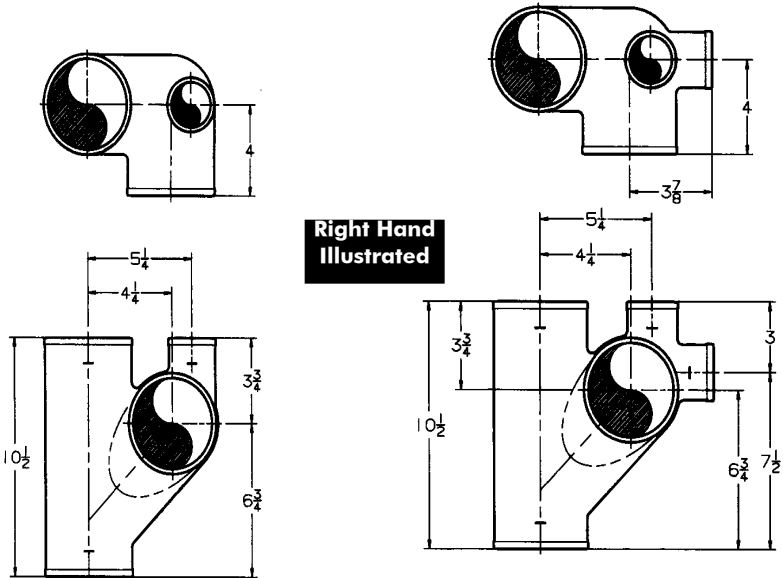

***457-4" Stack, 4" Closet Waste, 2" Vent**
***458-4" Stack, 4" Closet Waste, 2" Waste, 2" Vent**

***9-457 VENTED CLOSET TEE
w/2" Top Vent**

Ship Code	UPCode	Size	Wt.
S	010470	4x4x2x4(R)	12.5
S	010487	4x4x2x4(L)	12.5

**9-458 VENTED CLOSET TEE
w/2" Top Vent
and 2" Side Openings**

Ship Code	UPCode	Size	Wt.
S	010494	4x4x2x2x4(R)	12.8
S	010500	4x4x2x2x4(L)	12.8

***399-4" Stack, two 4" Closet
Waste, two 2" Waste, 3" Vent**

***9-399 VENTED
CLOSET CROSS
(No Baffle)**

Ship Code	UPCode	Size	Wt.
S	010456	*4x3x2x4	20.0

***463-4" Stack, two 4" Waste, 2" Vent**
***464-4" Stack, two 4" Waste, 2" Waste, 2" Vent**

***9-463 VENTED CLOSET CROSS
w/2" Top Vent (With Baffle)**

Ship Code	UPCode	Size	Wt.
S	010517	4x4x2x4x4	13.5

***9-464 VENTED CLOSET CROSS
w/2" Top Vent and 2" Side Opening
(No Baffle)**

Ship Code	UPCode	Size	Wt.
S	010531	4x4x2x2x4x4	13.8

*** NOTE:
PRODUCTS
ON THIS
PAGE ARE
NOT LISTED
BY I.A.P.M.O.**