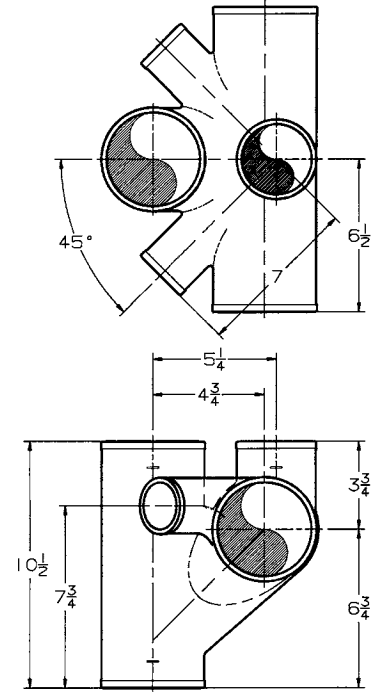

***457-4" Stack, 4" Closet Waste, 2" Vent**
***458-4" Stack, 4" Closet Waste, 2" Waste, 2" Vent**

***9-457 VENTED CLOSET TEE
w/2" Top Vent**

Ship Code	UPCode	Size	Wt.
S	010470	4x4x2x4(R)	12.5
S	010487	4x4x2x4(L)	12.5

**9-458 VENTED CLOSET TEE
w/2" Top Vent
and 2" Side Openings**

Ship Code	UPCode	Size	Wt.
S	010494	4x4x2x2x4(R)	12.8
S	010500	4x4x2x2x4(L)	12.8

***399-4" Stack, two 4" Closet
Waste, two 2" Waste, 3" Vent**

***9-399 VENTED
CLOSET CROSS
(No Baffle)**

Ship Code	UPCode	Size	Wt.
S	010456	*4x3x2x4	20.0

***463-4" Stack, two 4" Waste, 2" Vent**
***464-4" Stack, two 4" Waste, 2" Waste, 2" Vent**

***9-463 VENTED CLOSET CROSS
w/2" Top Vent (With Baffle)**

Ship Code	UPCode	Size	Wt.
S	010517	4x4x2x4x4	13.5

***9-464 VENTED CLOSET CROSS
w/2" Top Vent and 2" Side Opening
(No Baffle)**

Ship Code	UPCode	Size	Wt.
S	010531	4x4x2x2x4x4	13.8

*** NOTE:
PRODUCTS
ON THIS
PAGE ARE
NOT LISTED
BY I.A.P.M.O.**