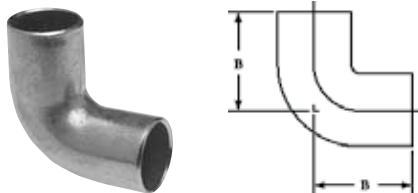

**ELBOWS** *continued*

**607-2-LT**  
90° Fitting Elbow – Long Radius  
Ftg x C – Wrot

NOM. SIZE	APPROX. NET WT./LBS.	DIM. B INCHES	DIM. C INCHES
1/8	0.01	13/32	1/2
1/4	0.02	1 1/8	3/4
3/8	0.05	1 1/8	7/8
1/2	0.08	1 9/16	1 3/32
1/2 x 3/8	0.06	1 5/16	1 3/16
5/8	0.11	1 25/32	1 3/32
3/4	0.16	1 15/16	1 1/8
1	0.32	2 1/2	1 21/32
1 1/4	0.47	2 29/32	1 7/8
1 1/2	0.66	2 13/32	2 1/4
2	1.27	4 11/32	2 31/32
2 1/2	2.16	5 7/32	3 11/16
3	3.10	5 3/4	4 1/32
4	7.80	–	–

**607-2-2**  
90° Fitting Elbow – Close Rough  
Ftg x Ftg – Wrot

NOM. SIZE	APPROX. NET WT./LBS.	DIM. B INCHES
1/2	0.09	1 1/16
3/4	0.09	1 15/32
1	0.31	1 23/32
1 1/4	0.31	2 1/8
1 1/2	0.46	2 13/32
2	0.82	2 27/32
3	2.12	3 7/8

**607-2-2-LT**  
90° Fitting Elbow – Long Radius  
Ftg x Ftg – Wrot

NOM. SIZE	APPROX. NET WT./LBS.	DIM. B INCHES
1/4	0.02	27/32
3/8	0.04	1 1/8
1/2	0.08	1 19/32
5/8	0.11	1 11/16
3/4	0.16	1 15/16
1	0.31	2 1/2
1 1/4	0.43	2 29/32
1 1/2	0.65	3 7/16
2	1.25	4 11/32