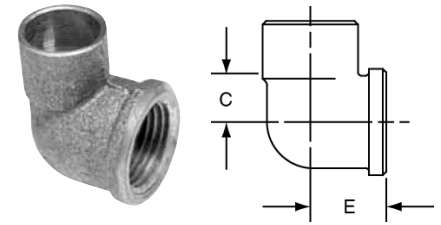

**ELBOWS** *continued*

**607-2-LT**  
90° Fitting Elbow – Long Radius  
Ftg x C – Wrot

NOM. SIZE	APPROX. NET WT./LBS.	DIM. B INCHES	DIM. C INCHES
1/8	0.01	13/32	1/2
1/4	0.02	1 1/8	3/4
3/8	0.05	1 1/8	7/8
1/2	0.08	1 9/16	1 3/32
1/2 x 3/8	0.06	1 5/16	1 3/16
5/8	0.11	1 25/32	1 3/32
3/4	0.16	1 15/16	1 1/8
1	0.32	2 1/2	1 21/32
1 1/4	0.47	2 29/32	1 7/8
1 1/2	0.66	2 13/32	2 1/4
2	1.27	4 11/32	2 31/32
2 1/2	2.16	5 7/32	3 11/16
3	3.10	5 3/4	4 1/32
4	7.80	–	–

**607-2-2**  
90° Fitting Elbow – Close Rough  
Ftg x Ftg – Wrot

NOM. SIZE	APPROX. NET WT./LBS.	DIM. B INCHES
1/2	0.09	1 1/16
3/4	0.09	1 15/32
1	0.31	1 23/32
1 1/4	0.31	2 1/8
1 1/2	0.46	2 13/32
2	0.82	2 27/32
3	2.12	3 7/8

**607-2-2-LT**  
90° Fitting Elbow – Long Radius  
Ftg x Ftg – Wrot

NOM. SIZE	APPROX. NET WT./LBS.	DIM. B INCHES
1/4	0.02	27/32
3/8	0.04	1 1/8
1/2	0.08	1 19/32
5/8	0.11	1 11/16
3/4	0.16	1 15/16
1	0.31	2 1/2
1 1/4	0.43	2 29/32
1 1/2	0.65	3 7/16
2	1.25	4 11/32

**707-2-4**  
90° Fitting Elbow  
Ftg x M – Cast

NOM. SIZE	APPROX. NET WT./LBS.	DIM. B INCHES	DIM. E INCHES
1/2	0.13	7/8	25/32

**707-3**  
90° Elbow C x F – Cast

NOM. SIZE	APPROX. NET WT./LBS.	DIM. C INCHES	DIM. E INCHES
1/4	0.06	13/32	9/16
3/8	0.09	7/16	11/16
3/8 x 1/2	0.13	9/16	13/16
1/2	0.14	7/16	13/16
1/2 x 1/4	0.10	3/8	23/32
1/2 x 3/8	0.09	1/2	13/16
1/2 x 3/4	0.18	11/16	15/16
3/4	0.25	21/32	15/16
3/4 x 1/2	0.20	9/16	15/16
3/4 x 1	0.36	13/16	1 1/8
1	0.47	25/32	1 1/4
1 x 1/2	0.32	9/16	1 1/8
1 x 3/4	0.40	11/16	1 3/16
1 1/4	0.67	1	1 1/2
1 1/4 x 3/4	0.47	9/16	1 11/16
1 1/2	0.90	1 1/8	1 5/8
2	1.46	1 3/8	1 15/16