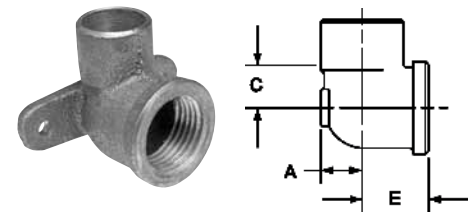

**607-2-2**  
90° Fitting Elbow – Close Rough  
Ftg x Ftg – Wrot

NOM. SIZE	APPROX. NET WT./LBS.	DIM. B INCHES
1/2	0.09	1 1/16
3/4	0.09	1 15/32
1	0.31	1 23/32
1 1/4	0.31	2 1/8
1 1/2	0.46	2 13/32
2	0.82	2 27/32
3	2.12	3 7/8

**607-2-2-LT**  
90° Fitting Elbow – Long Radius  
Ftg x Ftg – Wrot

NOM. SIZE	APPROX. NET WT./LBS.	DIM. B INCHES
1/4	0.02	27/32
3/8	0.04	1 1/8
1/2	0.08	1 19/32
5/8	0.11	1 11/16
3/4	0.16	1 15/16
1	0.31	2 1/2
1 1/4	0.43	2 29/32
1 1/2	0.65	3 7/16
2	1.25	4 11/32

**707-2-4**  
90° Fitting Elbow  
Ftg x M – Cast

NOM. SIZE	APPROX. NET WT./LBS.	DIM. B INCHES	DIM. E INCHES
1/2	0.13	7/8	25/32

**707-3**  
90° Elbow C x F – Cast

NOM. SIZE	APPROX. NET WT./LBS.	DIM. C INCHES	DIM. E INCHES
1/4	0.06	13/32	9/16
3/8	0.09	7/16	11/16
3/8 x 1/2	0.13	9/16	13/16
1/2	0.14	7/16	13/16
1/2 x 1/4	0.10	3/8	23/32
1/2 x 3/8	0.09	1/2	13/16
1/2 x 3/4	0.18	11/16	15/16
3/4	0.25	21/32	15/16
3/4 x 1/2	0.20	9/16	15/16
3/4 x 1	0.36	13/16	1 1/8
1	0.47	25/32	1 1/4
1 x 1/2	0.32	9/16	1 1/8
1 x 3/4	0.40	11/16	1 3/16
1 1/4	0.67	1	1 1/2
1 1/4 x 3/4	0.47	9/16	1 11/16
1 1/2	0.90	1 1/8	1 5/8
2	1.46	1 3/8	1 15/16

**707-3-5**  
90° Drop Elbow C x F – Cast

NOM. SIZE	APPROX. NET WT./LBS.	DIM. A INCHES	DIM. C INCHES	DIM. E INCHES
3/8	0.12	11/32	7/16	11/16
3/8 x 1/2	0.18	11/32	9/16	13/16
1/2	0.18	13/32	9/16	7/8
1/2 x 3/8	0.17	3/8	1/2	13/16
3/4	0.32	17/32	21/32	15/16
3/4 x 1/2	0.24	17/32	9/16	15/16
1	0.49	5/8	25/32	1 1/4