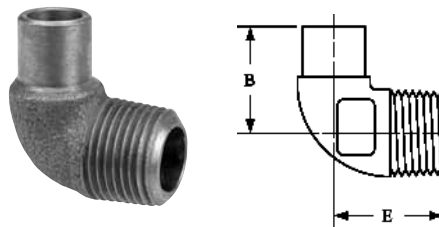

**ELBOWS** *continued*

**607-2-LT**  
90° Fitting Elbow – Long Radius  
Ftg x C – Wrot

NOM. SIZE	APPROX. NET WT./LBS.	DIM. B INCHES	DIM. C INCHES
1/8	0.01	13/32	1/2
1/4	0.02	1 1/8	3/4
3/8	0.05	1 1/8	7/8
1/2	0.08	1 9/16	1 3/32
1/2 x 3/8	0.06	1 5/16	1 3/16
5/8	0.11	1 25/32	1 3/32
3/4	0.16	1 15/16	1 1/8
1	0.32	2 1/2	1 21/32
1 1/4	0.47	2 29/32	1 7/8
1 1/2	0.66	2 13/32	2 1/4
2	1.27	4 11/32	2 31/32
2 1/2	2.16	5 7/32	3 11/16
3	3.10	5 3/4	4 1/32
4	7.80	–	–

**607-2-2**  
90° Fitting Elbow – Close Rough  
Ftg x Ftg – Wrot

NOM. SIZE	APPROX. NET WT./LBS.	DIM. B INCHES
1/2	0.09	1 1/16
3/4	0.09	1 15/32
1	0.31	1 23/32
1 1/4	0.31	2 1/8
1 1/2	0.46	2 13/32
2	0.82	2 27/32
3	2.12	3 7/8

**607-2-2-LT**  
90° Fitting Elbow – Long Radius  
Ftg x Ftg – Wrot

NOM. SIZE	APPROX. NET WT./LBS.	DIM. B INCHES
1/4	0.02	27/32
3/8	0.04	1 1/8
1/2	0.08	1 19/32
5/8	0.11	1 11/16
3/4	0.16	1 15/16
1	0.31	2 1/2
1 1/4	0.43	2 29/32
1 1/2	0.65	3 7/16
2	1.25	4 11/32

**707-2-4**  
90° Fitting Elbow  
Ftg x M – Cast

NOM. SIZE	APPROX. NET WT./LBS.	DIM. B INCHES	DIM. E INCHES
1/2	0.13	7/8	25/32

**707-3**  
90° Elbow C x F – Cast

NOM. SIZE	APPROX. NET WT./LBS.	DIM. C INCHES	DIM. E INCHES
1/4	0.06	13/32	9/16
3/8	0.09	7/16	11/16
3/8 x 1/2	0.13	9/16	13/16
1/2	0.14	7/16	13/16
1/2 x 1/4	0.10	3/8	23/32
1/2 x 3/8	0.09	1/2	13/16
1/2 x 3/4	0.18	11/16	15/16
3/4	0.25	21/32	15/16
3/4 x 1/2	0.20	9/16	15/16
3/4 x 1	0.36	13/16	1 1/8
1	0.47	25/32	1 1/4
1 x 1/2	0.32	9/16	1 1/8
1 x 3/4	0.40	11/16	1 3/16
1 1/4	0.67	1	1 1/2
1 1/4 x 3/4	0.47	9/16	1 11/16
1 1/2	0.90	1 1/8	1 5/8
2	1.46	1 3/8	1 15/16