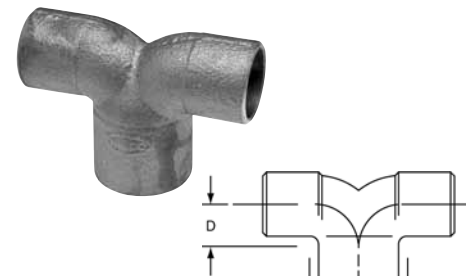

707-4-6
90° Union Elbow C x M – Cast

NOM. SIZE	APPROX. NET WT./LBS.	DIM. A INCHES	DIM. E INCHES
3/8	0.20	1 3/32	1 3/16
1/2	0.30	1 1/32	1 1/2
3/4	0.49	1 5/16	1 13/16
1	0.71	1 23/32	1 5/8
1 1/4	1.09	1 3/4	1 27/32

707-5
90° Drop Elbow C x C – Cast

NOM. SIZE	APPROX. NET WT./LBS.	DIM. A INCHES	DIM. C INCHES
1/2	0.13	13/32	7/16
3/4	0.24	17/32	9/16

707-5-A
90° Hy-Set Elbow C x C – Cast

NOM. SIZE	APPROX. NET WT./LBS.	DIM. A INCHES	DIM. C INCHES	DIM. D INCHES
1/2	0.13	31/32	7/16	1 5/32
3/4	0.21	1 5/16	9/16	9/16

707-6
90° Union Elbow C x C – Cast

NOM. SIZE	APPROX. NET WT./LBS.	DIM. A INCHES	DIM. C INCHES
3/8	0.17	31/32	5/16
1/2	0.25	1	7/16
3/4	0.39	1 17/32	9/16
1	0.64	1 21/32	23/32
1 1/4	0.94	1 19/32	23/32

708
90° Flanged Sink Elbow C x F – Cast

NOM. SIZE	APPROX. NET WT./LBS.	DIM. A INCHES	DIM. C INCHES	DIM. F INCHES
1/2	0.21	7/8	9/16	1 3/4

764
90° Double Elbow C x C x C – Cast

NOM. SIZE	APPROX. NET WT./LBS.	DIM. C INCHES	DIM. D INCHES
1 x 3/4 x 3/4	0.33	3/4	21/32