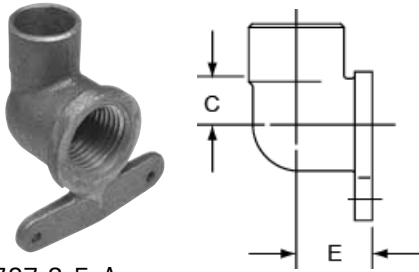

ELBOWS *continued*

707-3-5-A
90° Hy-Set Elbow C x F – Cast

NOM. SIZE	APPROX. NET WT./LBS.	DIM. C INCHES	DIM. E INCHES
1/2	0.20	9/16	7/8

707-3-6
90° Union Elbow C x F – Cast

NOM. SIZE	APPROX. NET WT./LBS.	DIM. A INCHES	DIM. E INCHES
1/2	0.31	1 1/8	7/8
3/4	0.48	1 7/16	1
1	0.77	1 7/8	1 1/4

707-4
90° Elbow C x M – Cast

NOM. SIZE	APPROX. NET WT./LBS.	DIM. C INCHES	DIM. E INCHES
3/8	0.08	5/16	7/8
1/2	0.14	7/16	1 5/32
1/2 x 3/8	0.10	5/16	1 5/16
1/2 x 3/4	0.19	9/16	1 5/32
3/4	0.25	9/16	1 11/32
3/4 x 1/2	0.18	7/16	1 7/32
3/4 x 1	0.33	21/32	1 13/32
1	0.43	23/32	1 5/8
1 1/4	0.55	7/8	1 11/16
1 1/2	0.81	1	1 31/32
2	1.38	1 1/4	2 9/32

707-4-6
90° Union Elbow C x M – Cast

NOM. SIZE	APPROX. NET WT./LBS.	DIM. A INCHES	DIM. E INCHES
3/8	0.20	1 3/32	1 3/16
1/2	0.30	1 1/32	1 1/2
3/4	0.49	1 5/16	1 13/16
1	0.71	1 23/32	1 5/8
1 1/4	1.09	1 3/4	1 27/32

707-5
90° Drop Elbow C x C – Cast

NOM. SIZE	APPROX. NET WT./LBS.	DIM. A INCHES	DIM. C INCHES
1/2	0.13	13/32	7/16
3/4	0.24	17/32	9/16

707-5-A
90° Hy-Set Elbow C x C – Cast

NOM. SIZE	APPROX. NET WT./LBS.	DIM. A INCHES	DIM. C INCHES	DIM. D INCHES
1/2	0.13	31/32	7/16	1 5/32
3/4	0.21	1 5/16	9/16	9/16