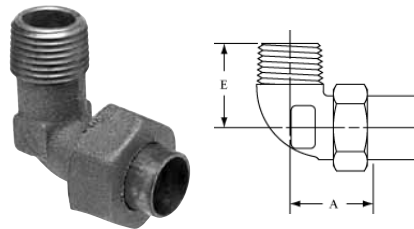

ELBOWS *continued*

707-3-5-A
90° Hy-Set Elbow C x F – Cast

NOM. SIZE	APPROX. NET WT./LBS.	DIM. C INCHES	DIM. E INCHES
1/2	0.20	9/16	7/8

707-3-6
90° Union Elbow C x F – Cast

NOM. SIZE	APPROX. NET WT./LBS.	DIM. A INCHES	DIM. E INCHES
1/2	0.31	1 1/8	7/8
3/4	0.48	1 7/16	1
1	0.77	1 7/8	1 1/4

707-4
90° Elbow C x M – Cast

NOM. SIZE	APPROX. NET WT./LBS.	DIM. C INCHES	DIM. E INCHES
3/8	0.08	5/16	7/8
1/2	0.14	7/16	1 5/32
1/2 x 3/8	0.10	5/16	1 5/16
1/2 x 3/4	0.19	9/16	1 5/32
3/4	0.25	9/16	1 11/32
3/4 x 1/2	0.18	7/16	1 7/32
3/4 x 1	0.33	21/32	1 13/32
1	0.43	23/32	1 5/8
1 1/4	0.55	7/8	1 11/16
1 1/2	0.81	1	1 31/32
2	1.38	1 1/4	2 9/32

707-4-6
90° Union Elbow C x M – Cast

NOM. SIZE	APPROX. NET WT./LBS.	DIM. A INCHES	DIM. E INCHES
3/8	0.20	1 3/32	1 3/16
1/2	0.30	1 1/32	1 1/2
3/4	0.49	1 5/16	1 13/16
1	0.71	1 23/32	1 5/8
1 1/4	1.09	1 3/4	1 27/32

707-5
90° Drop Elbow C x C – Cast

NOM. SIZE	APPROX. NET WT./LBS.	DIM. A INCHES	DIM. C INCHES
1/2	0.13	13/32	7/16
3/4	0.24	17/32	9/16

707-5-A
90° Hy-Set Elbow C x C – Cast

NOM. SIZE	APPROX. NET WT./LBS.	DIM. A INCHES	DIM. C INCHES	DIM. D INCHES
1/2	0.13	31/32	7/16	1 5/32
3/4	0.21	1 5/16	9/16	9/16