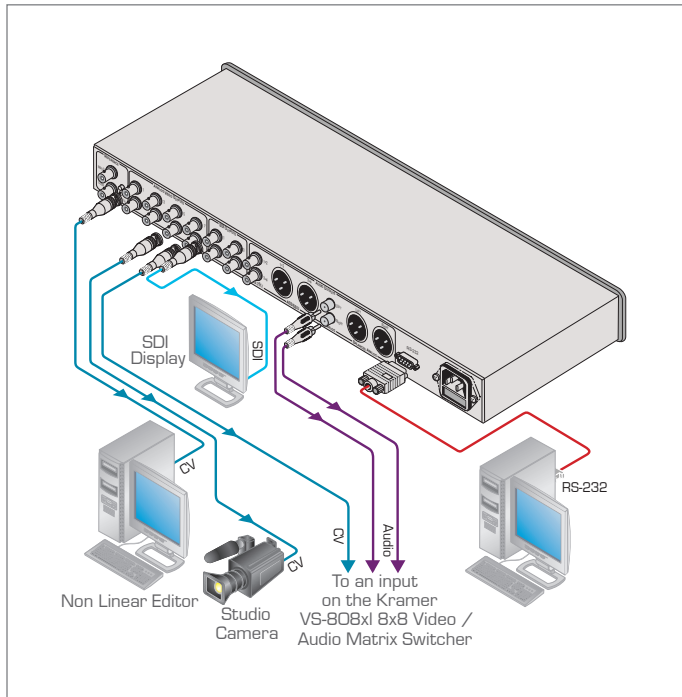

TECHNICAL SPECIFICATIONS

1. **INPUTS:** 1 REF (genlock), looping, 1Vpp/75Ω, on BNC connectors with a termination switch.
2. **OUTPUTS:** 8 composite video on BNC connectors, globally configurable: black burst 0.3Vpp/75Ω (sync) or 1Vpp/75Ω max (color bar); 4 SDI SMPTE-259M, ITU-BT.601 on BNC connectors, 0.8Vpp/75Ω; 1 balanced stereo audio on 2 XLR connectors, 12dBu max; 1 unbalanced stereo audio on 2 RCA connectors, 6dBu max; 2 AES/EBU digital audio on XLR connectors, 0dBFS max; 2 AES-3ID (75Ω) digital audio on BNC connectors, 0dBFS max.
3. **CONTROLS:** Video: black burst or test signal configuration; Audio: frequency out: 10Hz to 20kHz; audio analog range: 31dBu; audio digital range: 31dBFS; each channel may be set to silent; Control via front panel (OSD) and RS-232; Buttons for genlock, panel lock, input termination.
4. **VIDEO STANDARDS:** PAL, NTSC.
5. **COLOR BAR:** 8 selectable patterns.
6. **STABILITY:** 1ppm.
7. **S/N RATIO:** Video: >73dB (black burst); Audio: 89dB.
8. **POWER SOURCE:** 100-240V AC, 50/60Hz, 10VA.
9. **DIMENSIONS:** 19" x 7" x 1U W, D, H, rack mountable.
10. **WEIGHT:** 2.5kg (5.5lbs) approx.
11. **ACCESSORIES:** Power cord, null-modem adapter, rack "ears".