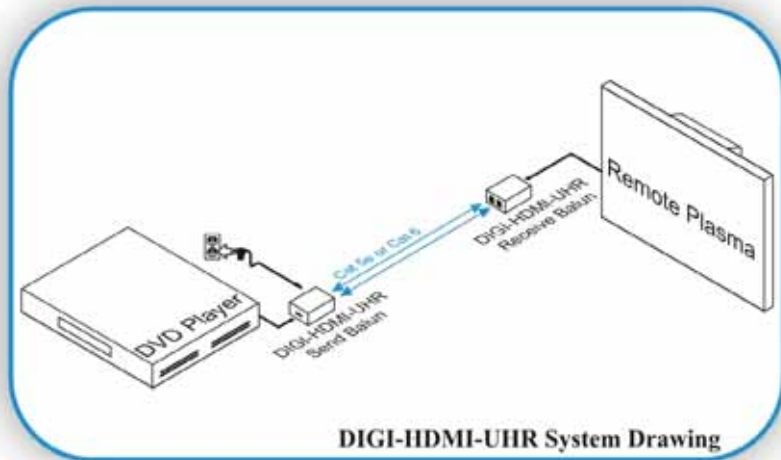

DIGI-HDMI-HR System Drawing

DIGI-HDMI-HR

1080i HDMI over twisted pair extender set

The Intelix DIGI-HDMI-HR transmits a high-definition HDMI signal up to 150 feet over two Cat 5e or Cat 6 cables.

- ▶ 480i, 480p, 720p, 1080i up to 150 feet
- ▶ diagnostic power and status LEDs
- ▶ powered on either the send or receive end
- ▶ 3.3" x 1.8" x 0.9"
- ▶ includes one send balun, one receive balun, and one power supply

Part Number: **DIGI-HDMI-HR**

DIGI-HDMI-UHR

1080p HDMI over twisted pair extender set

The Intelix DIGI-HDMI-UHR transmits a high-definition HDMI signal up to 150 feet over two Cat 5e or Cat 6 cables.

- ▶ 480i, 480p, 720p, 1080i up to 150 feet
- ▶ 1080p up to 100 feet
- ▶ diagnostic power and status LEDs
- ▶ powered on either the send or receive end
- ▶ includes one send balun, one receive balun, and one power supply

Part Number: **DIGI-HDMI-UHR**

DIGI-HDMI-UHR System Drawing

DIGI-HDMI-IR System Drawing

DIGI-HDMI-IR

HDMI and IR over twisted pair extender set

The Intelix DIGI-HDMI-IR transmits high-definition HDMI and IR signals up to 150 feet over two Cat 5e or Cat 6 cables.

- ▶ 480i, 480p, 720p, 1080i up to 150 feet
- ▶ 1080p up to 100 feet
- ▶ diagnostic power and status LEDs
- ▶ powered on the receive end
- ▶ includes send and receive baluns, power supply, IR emitter, and IR receiver