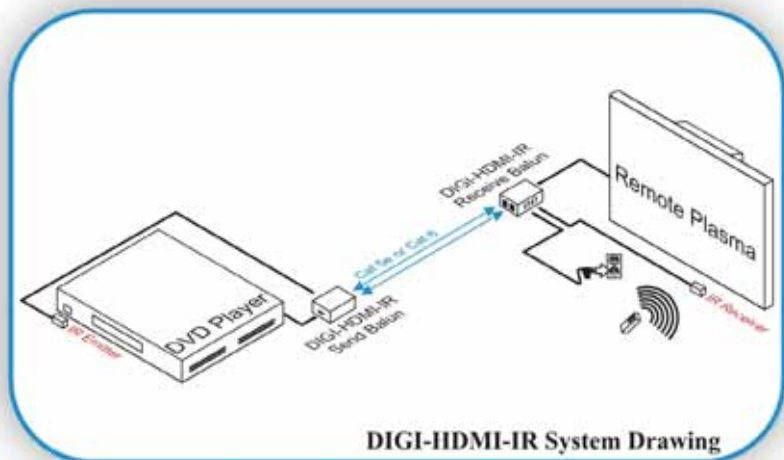

DIGI-HDMI-HR System Drawing

DIGI-HDMI-HR

1080i HDMI over twisted pair extender set

The Intelix DIGI-HDMI-HR transmits a high-definition HDMI signal up to 150 feet over two Cat 5e or Cat 6 cables.

- ▶ 480i, 480p, 720p, 1080i up to 150 feet
- ▶ diagnostic power and status LEDs
- ▶ powered on either the send or receive end
- ▶ 3.3" x 1.8" x 0.9"
- ▶ includes one send balun, one receive balun, and one power supply

Part Number: **DIGI-HDMI-HR**

DIGI-HDMI-UHR

1080p HDMI over twisted pair extender set

The Intelix DIGI-HDMI-UHR transmits a high-definition HDMI signal up to 150 feet over two Cat 5e or Cat 6 cables.

- ▶ 480i, 480p, 720p, 1080i up to 150 feet
- ▶ 1080p up to 100 feet
- ▶ diagnostic power and status LEDs
- ▶ powered on either the send or receive end
- ▶ includes one send balun, one receive balun, and one power supply

Part Number: **DIGI-HDMI-UHR**

DIGI-HDMI-UHR System Drawing

DIGI-HDMI-IR System Drawing

DIGI-HDMI-IR

HDMI and IR over twisted pair extender set

The Intelix DIGI-HDMI-IR transmits high-definition HDMI and IR signals up to 150 feet over two Cat 5e or Cat 6 cables.

- ▶ 480i, 480p, 720p, 1080i up to 150 feet
- ▶ 1080p up to 100 feet
- ▶ diagnostic power and status LEDs
- ▶ powered on the receive end
- ▶ includes send and receive baluns, power supply, IR emitter, and IR receiver