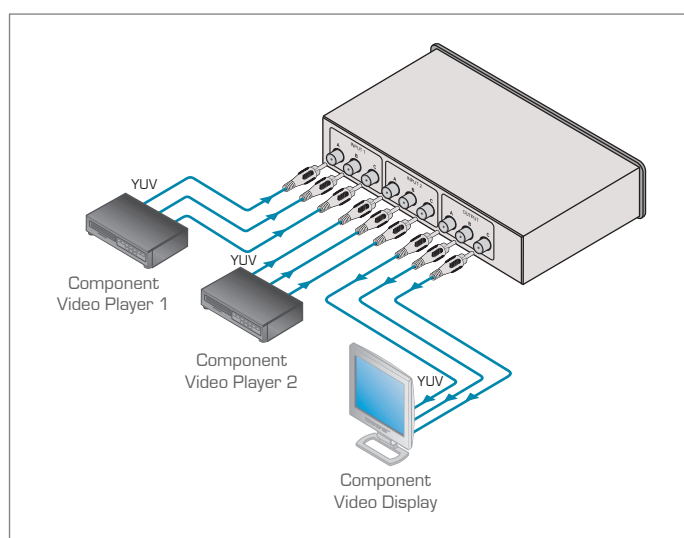

VS-21

2x1 3-Channel Audio & Video Mechanical Switcher

The **VS-21** is a three-channel switcher for component video, or composite video with stereo audio. The unit can switch one of two inputs to a single output.

FEATURES

- High Bandwidth - 980MHz (-3dB).
- Mechanical (Passive) Switching - No power required.
- HDTV Compatible.
- Desktop Size - Compact size. 2 units can be rack mounted side-by-side in a 1U rack space with the optional RK-B1 adapter.

TECHNICAL SPECIFICATIONS

INPUTS:	2 sets of 3 channels, on RCA connectors.
OUTPUT:	1 set of 3 channels, on RCA connectors.
BANDWIDTH (-3dB):	980MHz.
DIMENSIONS:	18.8cm x 10.2cm x 4.4cm (7.4" x 4" x 1.7") W, D, H.
WEIGHT:	0.64kg [1.4lbs] approx.
OPTIONS:	RK-B1 19" rack adapter.