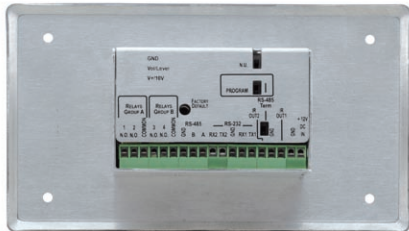

RC-7RL

7-Button Media & Room Controller Wall Plate with IR Learning

NEW

▲ US version

◀ European version

The **RC-7RL** is a 7-button media/room controller for multimedia rooms. It controls audio components, video components and other room facilities, such as lights and screens.

FEATURES

- 7 Back-Lit Buttons - On, Off, Volume (Up/Down), PC, DVD, & VCR each of which can execute up to 15 commands per button.
- IR Learning Function - Learns commands from any IR remote.
- 4 IR Emitters - Two IR ports, each of which has two branches.
- 2 Bidirectional RS-232 Ports.
- 1 RS-485 Port.
- 4 Relay Contact Closure Ports - Conveniently control other room items related to the AV system such as raising and lowering drapes, the screen or the projector.
- Convenient Configuration - Unit configuration via front panel.
- Wall Plate Size - 1 gang US, 2 gang EU.

TECHNICAL SPECIFICATIONS

- PORTS:** 2 bidirectional RS-232 on terminal block connectors; 1 RS-485 on a terminal block connector; configuration jack connector for RS-232 configuration and control.
- OUTPUTS:** 4 relays on terminal block connectors (36V AC or DC, 2A, 60V AC maximum on non-inductive load); 4 (2x2) IR emitters on terminal block connectors.
- POWER SOURCE:** 12V DC, 155mA.
- DIMENSIONS:** 7.1cm x 4.4cm x 13.7cm (2.8" x 1.75" x 5.39") W, D, H.
- WEIGHT:** 0.3 kg (0.67lbs) approx.
- ACCESSORIES:** Power supply, Kramer's Windows®-based configuration software, configuration cable.
- OPTIONS:** Dual IR emitter cable, single IR emitter cable, IR extension cable, configuration cable.