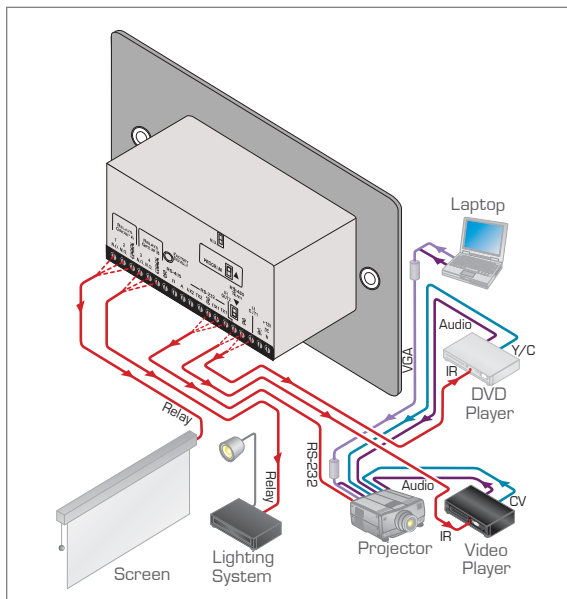

RC-7RL

7-Button Media & Room Controller Wall Plate with IR Learning

NEW

▲ US version

◀ European version

The **RC-7RL** is a 7-button media/room controller for multimedia rooms. It controls audio components, video components and other room facilities, such as lights and screens.

FEATURES

- 7 Back-Lit Buttons - On, Off, Volume (Up/Down), PC, DVD, & VCR each of which can execute up to 15 commands per button.
- IR Learning Function - Learns commands from any IR remote.
- 4 IR Emitters - Two IR ports, each of which has two branches.
- 2 Bidirectional RS-232 Ports.
- 1 RS-485 Port.
- 4 Relay Contact Closure Ports - Conveniently control other room items related to the AV system such as raising and lowering drapes, the screen or the projector.
- Convenient Configuration - Unit configuration via front panel.
- Wall Plate Size - 1 gang US, 2 gang EU.

TECHNICAL SPECIFICATIONS

- PORTS:** 2 bidirectional RS-232 on terminal block connectors; 1 RS-485 on a terminal block connector; configuration jack connector for RS-232 configuration and control.
- OUTPUTS:** 4 relays on terminal block connectors (36V AC or DC, 2A, 60V AC maximum on non-inductive load); 4 (2x2) IR emitters on terminal block connectors.
- POWER SOURCE:** 12V DC, 155mA.
- DIMENSIONS:** 7.1cm x 4.4cm x 13.7cm (2.8" x 1.75" x 5.39") W, D, H.
- WEIGHT:** 0.3 kg (0.67lbs) approx.
- ACCESSORIES:** Power supply, Kramer's Windows®-based configuration software, configuration cable.
- OPTIONS:** Dual IR emitter cable, single IR emitter cable, IR extension cable, configuration cable.