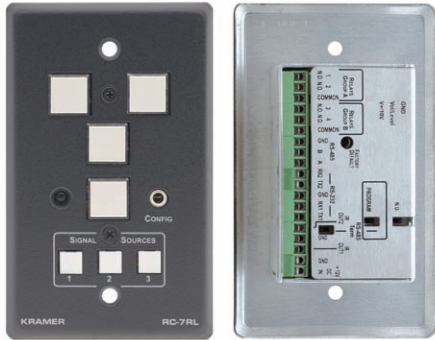

RC-7RL

7-Button Media & Room Controller Wall Plate with IR Learning

NEW

▲ US version

◀ European version

The **RC-7RL** is a 7-button media/room controller for multimedia rooms. It controls audio components, video components and other room facilities, such as lights and screens.

FEATURES

- 7 Back-Lit Buttons - On, Off, Volume (Up/Down), PC, DVD, & VCR each of which can execute up to 15 commands per button.
- IR Learning Function - Learns commands from any IR remote.
- 4 IR Emitters - Two IR ports, each of which has two branches.
- 2 Bidirectional RS-232 Ports.
- 1 RS-485 Port.
- 4 Relay Contact Closure Ports - Conveniently control other room items related to the AV system such as raising and lowering drapes, the screen or the projector.
- Convenient Configuration - Unit configuration via front panel.
- Wall Plate Size - 1 gang US, 2 gang EU.

TECHNICAL SPECIFICATIONS

- PORTS:** 2 bidirectional RS-232 on terminal block connectors; 1 RS-485 on a terminal block connector; configuration jack connector for RS-232 configuration and control.
- OUTPUTS:** 4 relays on terminal block connectors (36V AC or DC, 2A, 60V AC maximum on non-inductive load); 4 (2x2) IR emitters on terminal block connectors.
- POWER SOURCE:** 12V DC, 155mA.
- DIMENSIONS:** 7.1cm x 4.4cm x 13.7cm (2.8" x 1.75" x 5.39") W, D, H.
- WEIGHT:** 0.3 kg (0.67lbs) approx.
- ACCESSORIES:** Power supply, Kramer's Windows®-based configuration software, configuration cable.
- OPTIONS:** Dual IR emitter cable, single IR emitter cable, IR extension cable, configuration cable.