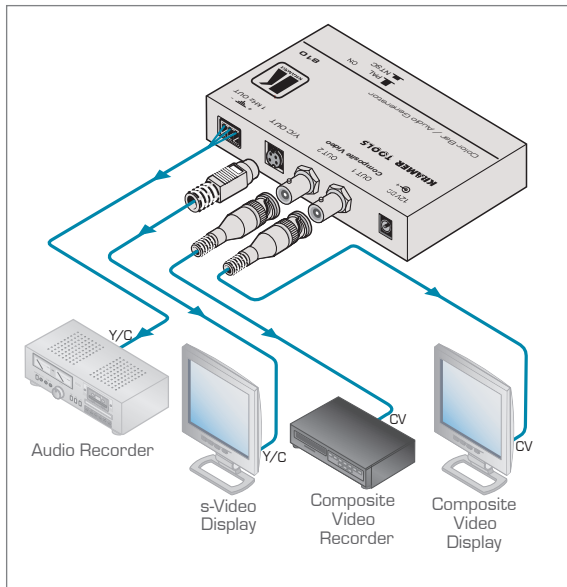

810

Composite Video & s-Video Color Bar/Audio Tone Generator

The 810 is a high-performance composite video and s-Video (Y/C) color bar and 1kHz audio tone generator. It outputs two composite video and one s-Video color bar signal in either NTSC or PAL, and a 1kHz audio tone simultaneously.

FEATURES

- Output - 2 composite, 1 s-Video (Y/C) and 1 1kHz audio tone.
- Multi-Standard - PAL or NTSC output (selectable).
- Compact Kramer TOOLS™ - 3 units can be rack mounted side-by-side in a 1U rack space with the optional RK-3T rack adapter.

TECHNICAL SPECIFICATIONS

- VIDEO OUTPUTS:** 2 75% color bar on BNC connectors, 1V_{pp}/75Ω; 1 75% s-Video color bar on a 4-pin connector, 1V_{pp}/75Ω (Y), 0.3V_{pp}/75Ω (C).
- AUDIO OUTPUTS:** 1kHz, 4dBu/47Ω; balanced stereo audio on a detachable terminal block.
- VIDEO S/N RATIO:** 75dB.
- CONTROL:** PAL/NTSC selector switch; audio level control (trimmer).
- LINE JITTER:** 2ns.
- POWER SOURCE:** 12V DC, 230mA.
- DIMENSIONS:** 12cm x 7.5cm x 2.5cm (4.7" x 2.95" x 0.98") W, D, H.
- WEIGHT:** 0.3kg (0.67lbs) approx.
- ACCESSORIES:** Power supply, mounting bracket.
- OPTIONS:** RK-3T 19" rack adapter.