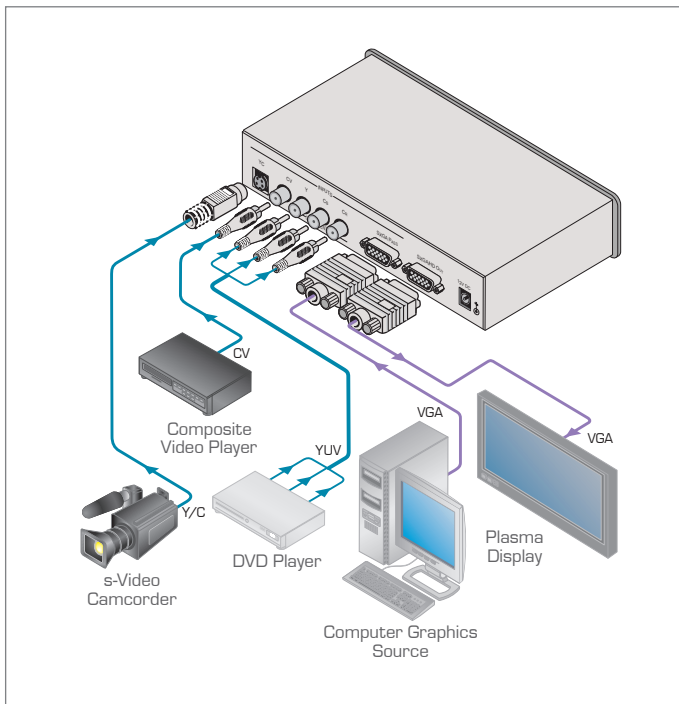

## Video to Computer Graphics Video/HDTV ProScale™ Digital Scaler

Compatible with HDTV component video signals when used with a breakout cable such as the Kramer C-GM/3RVF.

The **VP-419xi** is a high-performance digital scaler for composite, s-Video and component (480i/576i) video signals. It scales a video input to a selectable computer graphics video or HDTV output resolution.

### TECHNICAL SPECIFICATIONS

<b>INPUT:</b>	1 VGA/SVGA/XGA/SXGA on a 15-pin HD (F) connector; 1 composite video on an RCA connector; 1 component video (Y, Cb, Cr) on RCA connectors; 1 s-Video on a 4-pin connector.
<b>OUTPUT:</b>	1 RGB/YPbPr on a 15-pin HD (F) connector.
<b>OUTPUT RESOLUTION:</b>	VGA (640x480), SVGA (800x600), XGA (1024x768), SXGA (1280x1024), HDTV: 480p, 576p, 720p, 1080i.
<b>OUTPUT REFRESH RATE:</b>	60Hz for computer graphics resolutions, 50/60Hz for HDTV resolutions.
<b>CONTROLS:</b>	Front panel buttons and infrared remote for menu driven OSD control.
<b>ADDITIONAL CONTROLS:</b>	Contrast, brightness, color, tint and sharpness; resolution, output image scaling, output mode, 3D comb filter function and aspect ratio.
<b>POWER SOURCE:</b>	12V DC, 350mA.
<b>DIMENSIONS:</b>	21.5cm x 16cm x 4.36cm (8.46" x 6.4" x 1.7") W, D, H.
<b>WEIGHT:</b>	0.66kg (1.45lb) approx.
<b>ACCESSORIES:</b>	Power supply, IR remote control.
<b>OPTIONS:</b>	RK-1 19" rack adapter.