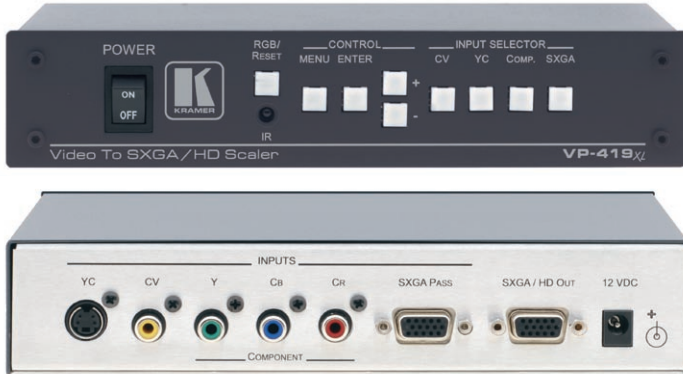

## Video to Computer Graphics Video/HDTV ProScale™ Digital Scaler

Compatible with HDTV component video signals when used with a breakout cable such as the Kramer C-GM/3RVF.

The **VP-419xi** is a high-performance digital scaler for composite, s-Video and component (480i/576i) video signals. It scales a video input to a selectable computer graphics video or HDTV output resolution.

### FEATURES

- Computer Graphic Output Resolutions - 640x480, 800x600, 1024x768, and 1280x1024.
- HDTV Compatible.
- HDTV Output Resolutions - 480p, 576p, 720p, and 1080i.
- Multi-Standard - NTSC & PAL-B/G/I/D.
- Built-in Proc Amp - Color, hue (NTSC only), sharpness, contrast, and brightness.
- 3D Comb Filter - On/Off.
- 3:2 Pull Down Video Processing - Auto detection.
- Multiple Aspect Ratio Selections - 4x3 or 16x9.
- Digital Noise Reduction - On/Off.
- Computer Graphics/HDTV (15-pin HD) Pass-thru.
- Flexible Control Options - Front Panel buttons, IR Remote (with on-screen menus).
- Desktop Size - Compact size. 2 units can be rack mounted side-by-side in a 1U rack space with the optional RK-1 adapter.