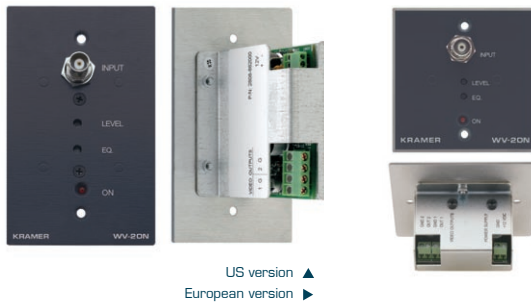

WV-20N

Active Wall Plate - Composite Video over Twisted Pair Transmitter & 1:2 Distribution Amplifier

US version ▲
European version ▶

The **WV-20N** is a wall plate transmitter and distribution amplifier for composite video signals. It converts a composite video input to two twisted pair signals that two WV-12N twisted pair receivers convert back into composite video signals.

FEATURES

- Front Panel Connection - BNC (F) input.
- Rear Panel Connections - 4-pole terminal block outputs.
- Level (Gain) and EQ (Peaking) Controls.
- Dimensions - 6.9cm x 4.08cm x 11.43cm (2.72" x 1.61" x 4.5") W, D, H (US);
  8.6cm x 4.08cm x 8.60cm (3.39" x 1.61" x 3.39") or
  6.9cm x 4.08cm x 11.43cm (2.72" x 1.61" x 4.5") W, D, H (EU).
- Wall Plate Size - 1 gang EU/US.