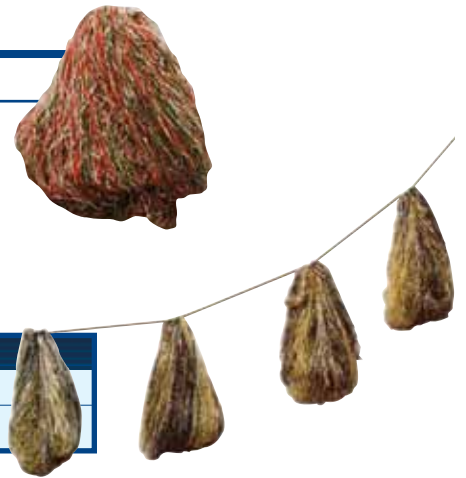

SWEEP & PILLOWS

Features & Benefits:

- Literally “sweep” the water to remove surface oil and clean up a spill
 - 100’ sections are ideal for dragging behind or connecting between two ships
- Jumbo pillow is enclosed in a heavy duty netting

	ITEM #	DESCRIPTION	
SWEEP	SPC1900	19" x 100', 1/bale	Durable blue coverstock for extra strength
PILLOWS	SPC10	14" x 25", 10/bale	Lint free, jumbo pillows

OIL NETS™/DRAG NETS™

Features & Benefits:

- Flat, chemical-resistant filaments in half-pound units
- Float in water and entrap heavy oil
- Can be re-used after draining or dousing with #1 or #2 weight oils
- Extracted oil can be recycled or downgraded as fuel oil
- Use the Drag Net as a sweep between two boats or deployed along a shoreline

	ITEM #	DESCRIPTION
NETS	ON030	Oil Net 30/bale
	ODN08	Oil Drag Net, 30 oil nets per 50' section