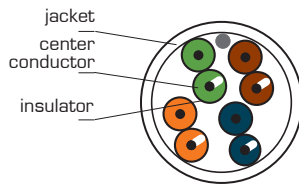

CAT 5e UTP (Unshielded Twisted Pair) Cable - Low Smoke & Halogen Free

Kramer's **BC-CAT5E/LSHF** is a low-smoke, halogen-free unshielded twisted pair (UTP) CAT 5e cable for computer/LAN use.

FEATURES

- **Quality Construction** - Durable and flexible bulk cable. 4 pairs of 24 gauge solid bare copper.
- **Length** - Available in pull boxes of 300m (985ft).

SPECIFICATIONS:

CONSTRUCTION:

Center Conductor: 24 AWG, solid bare copper.

Jacket Colors: Brown, brown/white, blue, blue/white, orange, orange/white, green, green/white.

Outer Jacket: LSHF.

DIAMETERS:

Center Conductor: 0.019in (0.5mm).

Outside Diameter: 0.216in (5.5mm).

ELECTRICAL:

Impedance: 100Ω.

DC Resistance: 30.7Ω/1000ft (93.8Ω/km).

Mutual Capacitance: 56nF/km nominal.

Delay Skew: 45nS/100m.

Temperature: -4° to 167°F (-20° to 75°C).

REGULATORY: