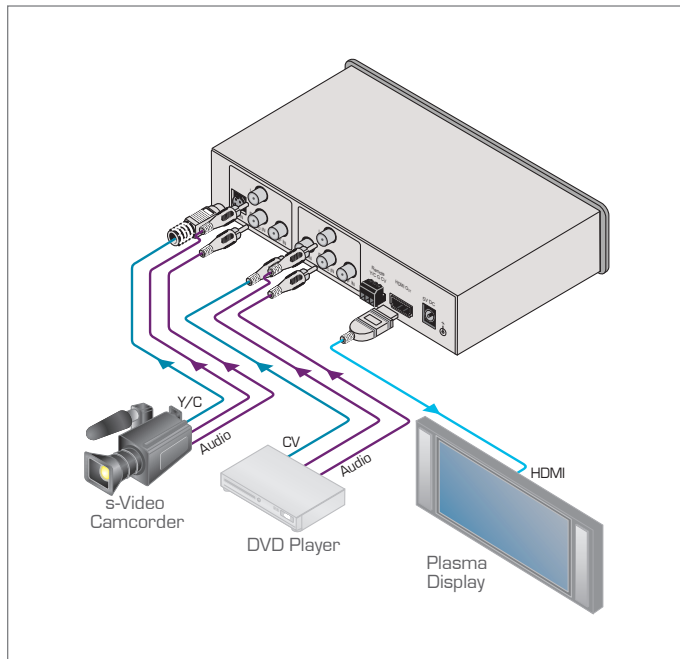

VP-418xl

Composite & s-Video to HDMI ProScale™ Digital Scaler

The **VP-418xl** is a high-performance scaler for composite video and s-Video (Y/C) signals with S/PDIF or unbalanced stereo audio. It scales the selected video signal to an HDTV output resolution, embeds the audio and outputs an HDMI signal.

FEATURES

- HDTV Compatible.
- Output Resolutions - 480p, 576p, 720p, 1080i & 1080p.
- Audio Inputs - Stereo and S/PDIF for each input.
- Embeds Audio into HDMI Output.
- Control - Front panel and contact closure.
- Desktop Size - Compact size. 2 units can be rack mounted side-by-side in a 1U rack space with the optional RK-1 adapter.

TECHNICAL SPECIFICATIONS

- INPUTS:**
1 CV on an RCA connector 1Vpp/75Ω;
1 s-Video on a 4-pin connector 1Vpp/75Ω (Y), 0.3Vpp/75Ω (C);
2 unbalanced stereo audio on RCA connectors, 1Vpp/24kΩ;
2 S/PDIF digital audio on RCA connectors.
- OUTPUT:**
1 HDMI connector (HDMI, HDCP version 1.1).
- OUTPUT RESOLUTIONS:**
480p, 576p, 720p, 1080i, 1080p.
- OUTPUT REFRESH RATE:**
50/60Hz.
- CONTROLS:**
Input selector button, resolution selector button, contact closure.
- POWER SOURCE:**
5V DC, 700mA @1080i/1080p.
- DIMENSIONS:**
21.46cm x 16.25cm x 4.36cm (8.45" x 6.4" x 1.72") W, D, H.
- WEIGHT:**
1.1kg (2.4lb) approx.
- ACCESSORIES:**
Power supply.
- OPTIONS:**
RK-1 19" rack adapter.