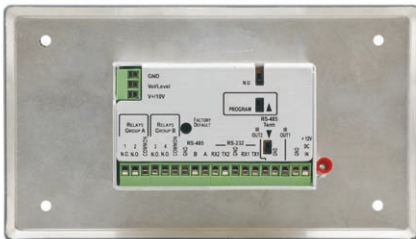

# RC-7LC

## 5-Button Media & Room Controller Wall Plate with IR Learning

NEW

▲ US version

◀ European version

The **RC-7LC** is a 5-button and one rotary knob media/room controller for multimedia rooms. It controls audio components, video components and other room facilities, such as lights and screens.

### FEATURES

- 5 Back-Lit Buttons - On, Off, PC, DVD, & VCR each of which can execute up to 15 commands per button.
- IR Learning Function - Learn commands from any IR remote.
- 4 IR Emitters - Two IR ports, each of which has two branches.
- 2 Bidirectional RS-232 Ports.
- 1 RS-485 Port.
- 4 Relay Contact Closure Ports - Conveniently control other room items related to the AV system such as raising and lowering drapes, the screen or the projector.
- 1 Rotary Knob - For analog volume control.
- Convenient Configuration - Unit configuration via front panel.
- Wall Plate Size - 2 gang EU, 1 gang US.

### TECHNICAL SPECIFICATIONS

- PORTS:** 2 bidirectional RS-232 on terminal block connectors, 1 RS-485 on a terminal block connector, configuration jack connector for RS-232 configuration and control.
- OUTPUTS:** 4 relays on terminal block connectors (36V AC or DC, 2A, 60V AC maximum on non-inductive load); 4 (2x2) IR emitters on terminal block connectors.
- POWER SOURCE:** 12V DC, 155mA.
- DIMENSIONS:** 7.1cm x 4.4cm x 13.7cm (2.8" x 1.75" x 5.39") W, D, H.
- WEIGHT:** 0.3kg (0.67lbs) approx.
- ACCESSORIES:** Power supply, Kramer's Windows®-based configuration software, configuration cable.
- OPTIONS:** Dual IR emitter cable, single IR emitter cable, IR extension cable, configuration cable.