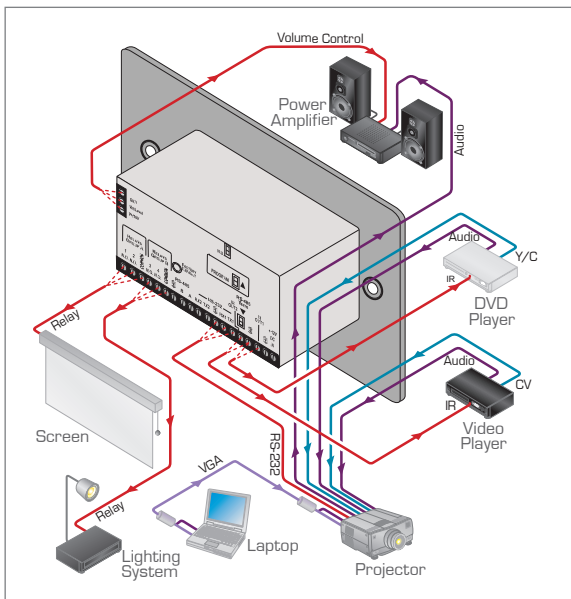

## 5-Button Media & Room Controller Wall Plate with IR Learning

NEW

▲ US version

◀ European version

The **RC-7LC** is a 5-button and one rotary knob media/room controller for multimedia rooms. It controls audio components, video components and other room facilities, such as lights and screens.

### FEATURES

- 5 Back-Lit Buttons - On, Off, PC, DVD, & VCR each of which can execute up to 15 commands per button.
- IR Learning Function - Learn commands from any IR remote.
- 4 IR Emitters - Two IR ports, each of which has two branches.
- 2 Bidirectional RS-232 Ports.
- 1 RS-485 Port.
- 4 Relay Contact Closure Ports - Conveniently control other room items related to the AV system such as raising and lowering drapes, the screen or the projector.
- 1 Rotary Knob - For analog volume control.
- Convenient Configuration - Unit configuration via front panel.
- Wall Plate Size - 2 gang EU, 1 gang US.

### TECHNICAL SPECIFICATIONS

- PORTS:** 2 bidirectional RS-232 on terminal block connectors, 1 RS-485 on a terminal block connector, configuration jack connector for RS-232 configuration and control.
- OUTPUTS:** 4 relays on terminal block connectors (36V AC or DC, 2A, 60V AC maximum on non-inductive load); 4 (2x2) IR emitters on terminal block connectors.
- POWER SOURCE:** 12V DC, 155mA.
- DIMENSIONS:** 7.1cm x 4.4cm x 13.7cm (2.8" x 1.75" x 5.39") W, D, H.
- WEIGHT:** 0.3kg (0.67lbs) approx.
- ACCESSORIES:** Power supply, Kramer's Windows®-based configuration software, configuration cable.
- OPTIONS:** Dual IR emitter cable, single IR emitter cable, IR extension cable, configuration cable.