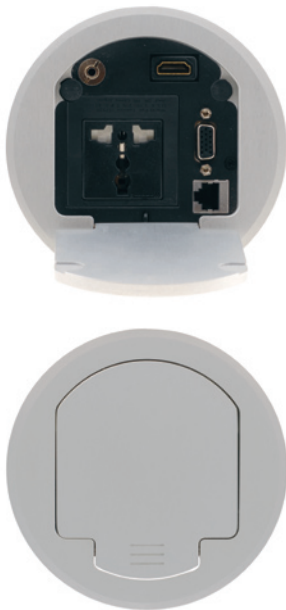

NEW RTBUS-88 Round Table Connection Bus

The **RTBUS-88** is a round, furniture-mounted, connection bus that is easily installed into a table or podium top. The unit allows connection of AV equipment to the room's presentation system.

FEATURES

- 4 Inputs - 15-pin HD, HDMI, 3.5mm, & RJ-45.
- Power Input - 110V AC (USA only).
- Cover - Manually opens and closes.
- Cutout Size (Mount Dimension) - 88mm diameter.

NEW RTBUS-110 Round Table Connection Bus

The **RTBUS-110** is a round, furniture-mounted, connection bus that is easily installed into a table or podium top. The unit lets you connect any equipment to the room's presentation system installations via cable access or passive interfaces. When the cables are not in use, they can be stored inside the unit, covered by the lid and out of sight.

FEATURES

- 4 Inputs - 15-pin HD, 3.5mm, RJ-45, HDMI.
- Power Input - International and European 220V AC power sockets available.
- Cover - Manually opens and closes.
- Cutout Size (Mount Dimension) - 110mm diameter.