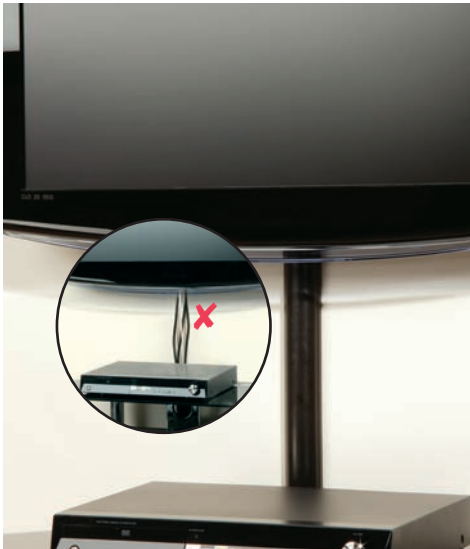

## Typical applications

- Wall Mount TVs
- Office Desk Legs
- Hiding Pipe Drops
- Concealing multiple cables

When concealing cables from (for example... wall mounted flat screen TVs) D-Line is the ultimate solution, **saving the hassle of chasing behind walls.**

The semi-circle shape makes a stylish profile so D-Line 50x25mm matches both small and wider screen TVs.

The patented hinged and click-lock lid in a single piece design makes the product easy to handle and **easy to later add or remove cables.** Self-adhesive backing makes fitting easy, though for best results the lengths should be screw-fixed also.

Simply cut the PVC profile as required, then plug cables into Audio Visual equipment on fixture below.

Available in a choice of colours D-Line can match popular screen trim finishes, or wall colours. D-Line can also be painted.

- **Stylish Design**
- **Hinged and click lock lid**
- **Flush fit accessories for perfect finish**
- **Choice of colours**
- **Self adhesive backing**
- **Can be painted**

**60x30mm D-Line is also available for optimum capacity**