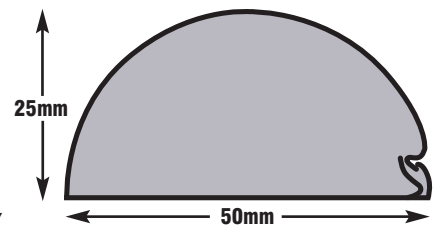

D-LINE™

50x25/60x30mm

Semi-circle D-Line

Typical applications

- Wall Mount TVs
- Office Desk Legs
- Hiding Pipe Drops
- Concealing multiple cables

When concealing cables from (for example... wall mounted flat screen TVs) D-Line is the ultimate solution, **saving the hassle of chasing behind walls.**

The semi-circle shape makes a stylish profile so D-Line 50x25mm matches both small and wider screen TVs.

The patented hinged and click-lock lid in a single piece design makes the product easy to handle and **easy to later add or remove cables.** Self-adhesive backing makes fitting easy, though for best results the lengths should be screw-fixed also.

Simply cut the PVC profile as required, then plug cables into Audio Visual equipment on fixture below.

Available in a choice of colours D-Line can match popular screen trim finishes, or wall colours. D-Line can also be painted.

- **Stylish Design**
- **Hinged and click lock lid**
- **Flush fit accessories for perfect finish**
- **Choice of colours**
- **Self adhesive backing**
- **Can be painted**

60x30mm D-Line is also available for optimum capacity

Accessories available for perfect finish