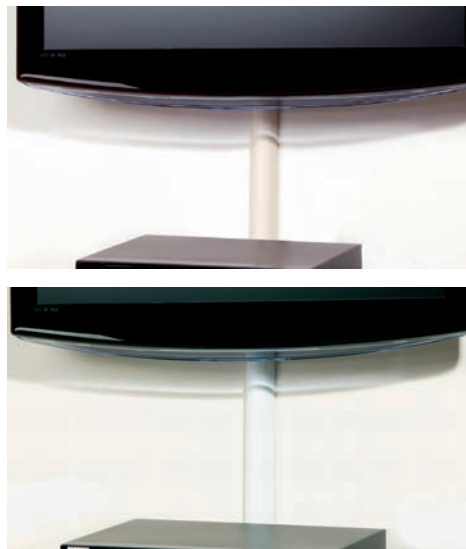

# Semi-circle D-Line

## Typical applications

- Wall Mount TVs
- Office Desk Legs
- Hiding Pipe Drops
- Concealing multiple cables

When concealing cables from (for example... wall mounted flat screen TVs) D-Line is the ultimate solution, **saving the hassle of chasing behind walls.**

The semi-circle shape makes a stylish profile so D-Line 50x25mm matches both small and wider screen TVs.

The patented hinged and click-lock lid in a single piece design makes the product easy to handle and **easy to later add or remove cables.** Self-adhesive backing makes fitting easy, though for best results the lengths should be screw-fixed also.

Simply cut the PVC profile as required, then plug cables into Audio Visual equipment on fixture below.

Available in a choice of colours D-Line can match popular screen trim finishes, or wall colours. D-Line can also be painted.