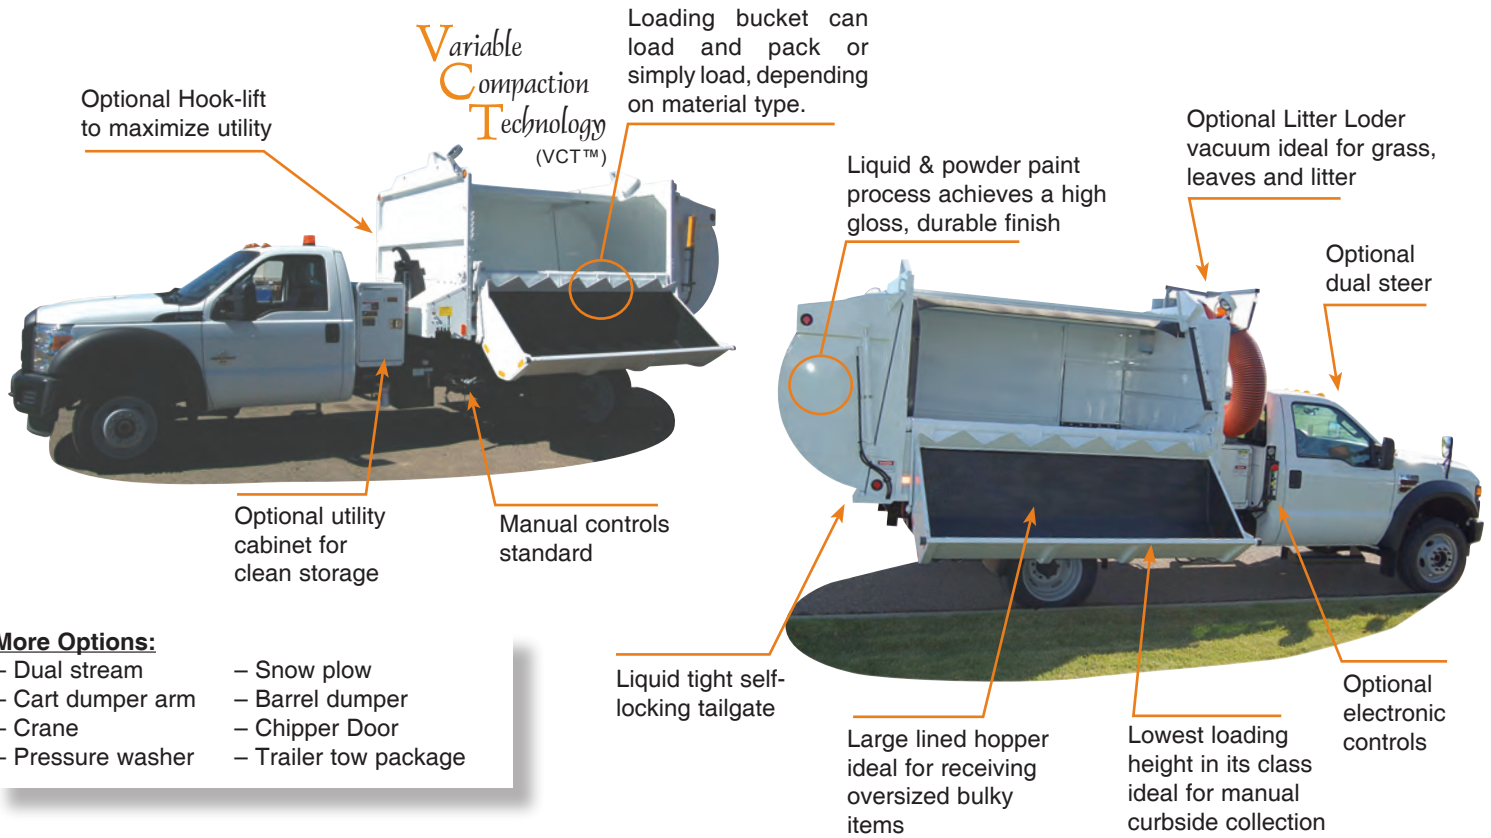

Leasing Options

M1400 /
M1600

Custom Truck
Custom Lease

Flexible / Convertible / Returnable

Leasing Options

M1400 /
M1600

Custom Side-Loader

More Options:

- Dual stream
- Cart dumper arm
- Crane
- Pressure washer
- Snow plow
- Barrel dumper
- Chipper Door
- Trailer tow package

Custom Lease

- ❖ Your custom side loader deserves a custom lease.
- ❖ Extendable – HAL lets you extend your lease and lower your payment at any time.
- ❖ Convertible – HAL lets you upgrade your truck at any time.
- ❖ Returnable – HAL lets you cancel your lease at any time.
- ❖ HAL offers 1 to 5 year terms.
- ❖ HAL focuses approval on your cash flows, not your credit history.
- ❖ HAL offers an extended warranty option.
- ❖ Use HAL today to lease for as little as ***\$1,530* per month !***