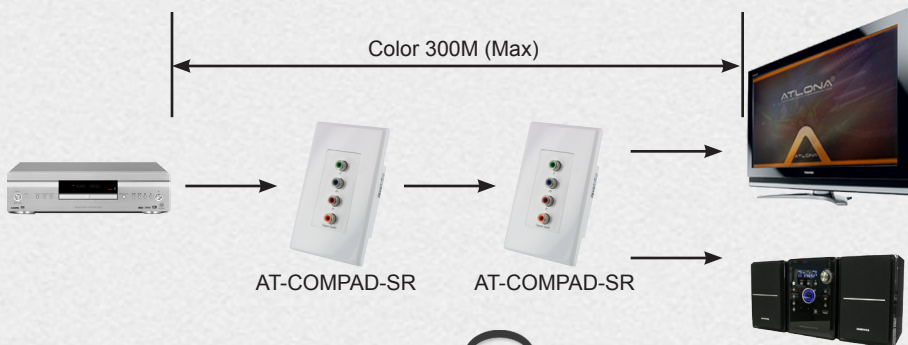

ATLONA COMPONENT VIDEO W/DIGITAL AUDIO WALL PLATE EXTENSION KIT OVER CAT5

Weight	2.00 lbs
SKU#	AT-COMPAD-SR

Features:

- Send component video and digital audio signals over one Cat5/Cat6 UTP cable.
- 4 x RCA female to RJ45 female
- Wall mountable type for a neat and clean installation.
- Passive, no power required.
- Support up to HDTV. (480i /480p/720p/1080i)
- Transmission range up to 600ft or 185 meters.
- Perfect for integrated home entertainment application.

Rear View

Technical Specifications:

- Plate Style: White Decora
- Color: White
- Video Distance: 480i/576i = 1000ft, 480P/576P = 600ft, 720P/1080i = 400ft
- Audio Distance: SPDIF = 600ft
- Cat5 or Cat6 UTP compatible
- Shielded RJ45 jack
- Color coded input jacks
- Included mounting bracket

Package Includes:

- 2 x Wall Plates
- 2 x Face Plates
- Mounting Hardware
- Instruction Manual

Connection Diagram:

Warranty:

3 year manufacture warranty (parts and labor)

Atlona
2151 O'toole Ave Unit D
San Jose, CA 95131
Tel: 408-954-8782
Fax: 408-954-8792
toll free: 1-877-536-3976