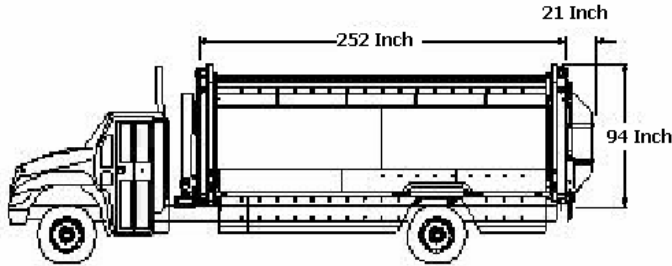

CURB MASTER SERIES

TWO BODY SIZES AVAILABLE

STANDARD FEATURES

PERFORMANCE

- 12 Second Trough Cycle

BODY SPECIFICATIONS

- Body Sizes (with 2 or 4 yd³ tailgate)
 - 20 or 22 yd³ Dual Side
 - 24 or 26 yd³ Single Side
 - 31 or 33 yd³ Dual Side
 - 36 or 38 yd³ Single Side
- 2 yd³ or 4 yd³ Tailgate
- 1.0 or 1.5 yd³ Trough Capacity
- 158 or 252 Inch Body Length
- 94 Inch Body Height
- 102 Inch Body Width