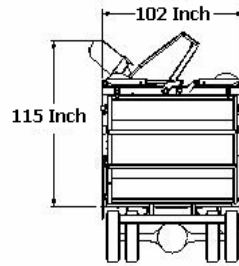

CURB MASTER SERIES

TWO BODY SIZES AVAILABLE

STANDARD FEATURES

PERFORMANCE

- 12 Second Trough Cycle

BODY SPECIFICATIONS

- Body Sizes (with 2 or 4 yd³ tailgate)
 - 20 or 22 yd³ Dual Side
 - 24 or 26 yd³ Single Side
 - 31 or 33 yd³ Dual Side
 - 36 or 38 yd³ Single Side
- 2 yd³ or 4 yd³ Tailgate
- 1.0 or 1.5 yd³ Trough Capacity
- 158 or 252 Inch Body Length
- 94 Inch Body Height
- 102 Inch Body Width