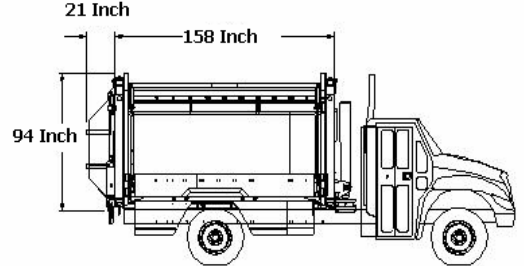

CURB MASTER SERIES

TWO BODY SIZES AVAILABLE

STANDARD FEATURES

PERFORMANCE

- 12 Second Trough Cycle

BODY SPECIFICATIONS

- Body Sizes (with 2 or 4 yd³ tailgate)
 - 20 or 22 yd³ Dual Side
 - 24 or 26 yd³ Single Side
 - 31 or 33 yd³ Dual Side
 - 36 or 38 yd³ Single Side
- 2 yd³ or 4 yd³ Tailgate
- 1.0 or 1.5 yd³ Trough Capacity
- 158 or 252 Inch Body Length
- 94 Inch Body Height
- 102 Inch Body Width