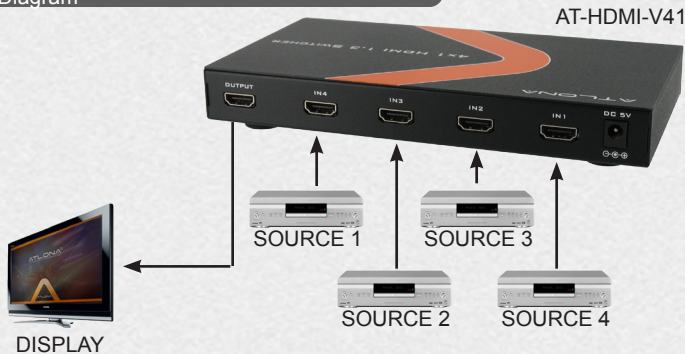

Connection Diagram