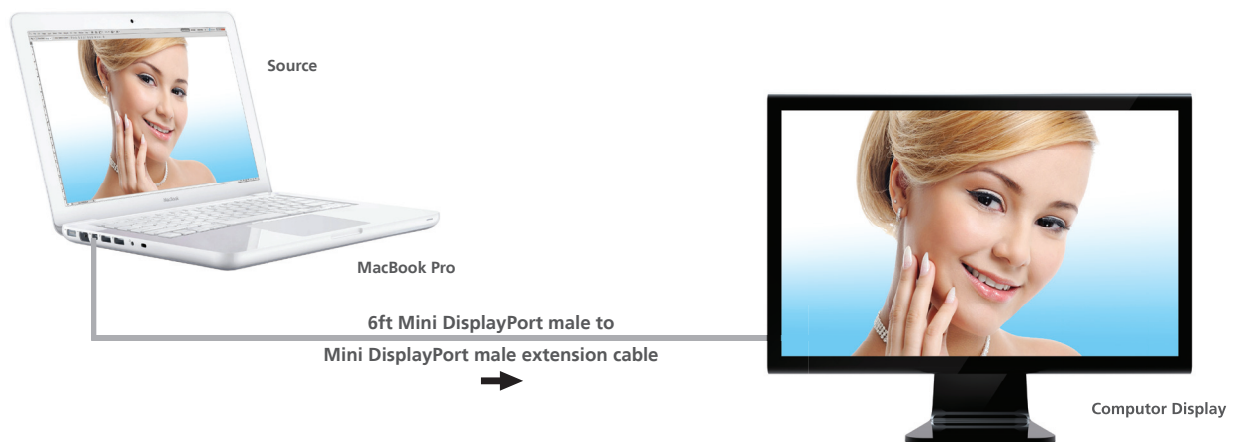

### Atlona 6ft Mini DisplayPort Male Extension Cable

#### Overview

The Atlona 6ft Mini DisplayPort male to Mini DisplayPort male extension cable is designed for extending Apple iMac 27" LED display further away from the computer. The Apple iMac 27" can be used as a computer as well as a monitor, the Mini DisplayPort input at the back side is designed for connecting any Apple Laptop or Desktop to it via a Mini DisplayPort cable such as Atlona AT13032-2.

#### Specifications

- Max. Resolution: up to 3840x2160
- Length: 6ft (1.8m)
- DisplayPort type: 1.2 the latest
- Mini DisplayPort Connector: Male
- Mini-DisplayPort Connector: Male
- Color: White