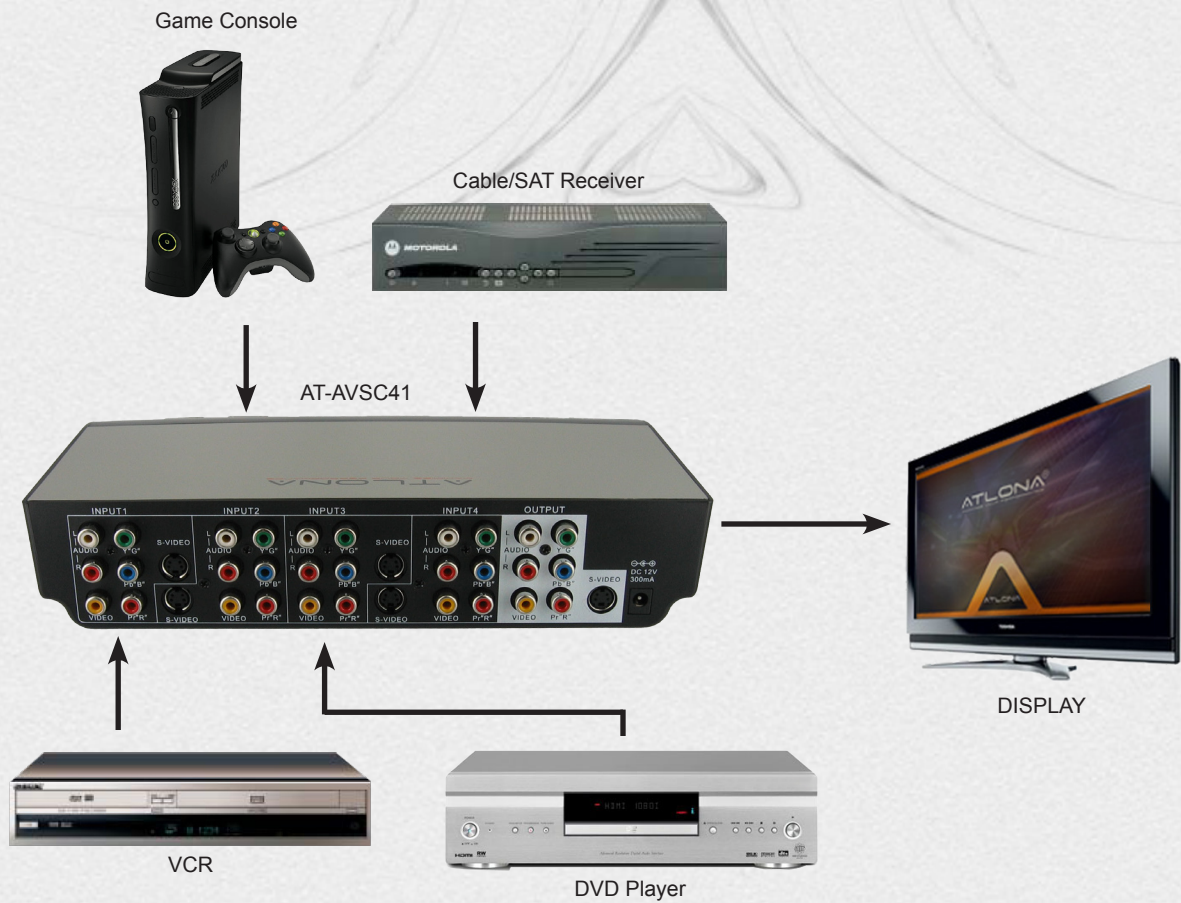

Atlona
2151 O'toole Ave Unit D
San Jose, CA 95131
Tel: 408-954-8782
Fax: 408-954-8792
toll free: 1-877-536-3976

WWW.ATLONA.COM

COMPATIBLE WITH:

Member