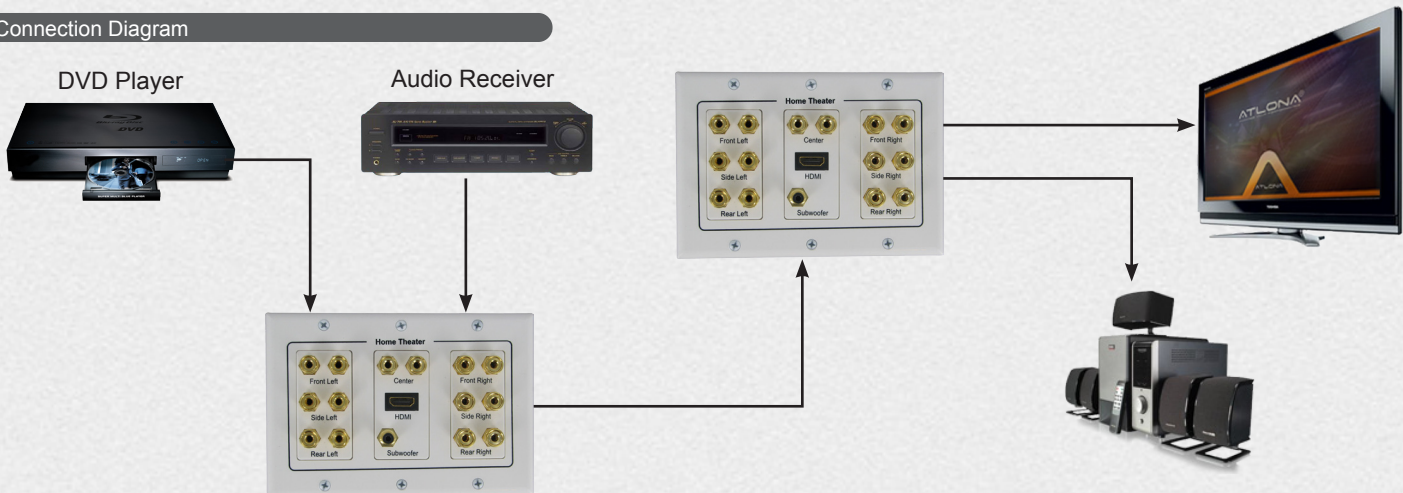

ATLONA 6.1 SPEAKER WALL PLATE WITH 2 X HDMI INPUTS

Weight	1.00 lbs
SKU#	AT-80120HD

Applications:

The Atlona AT-80120HD is a 6.1 Speaker Wall Plate with dual HDMI, designed for users who want to have one central location for all the speaker and HDMI wires. The wall plate is designed to accommodate the applications with six speakers, one subwoofer and 2 x HDMI inputs/outputs. The speaker, HDMI and rca connectors are featured with Heavy-Duty 24k Gold plated Connectors which are designed to resist corrosion and to provide the best possible connection. With a dual HDMI ports, HD signal can be sent with unlimited resolutions.

Technical Specifications:

- 2 x HDMI, 12 x binding posts (for 6 speakers) and 1 x Subwoofer connections (RCA)
- 24k Gold Plated
- Binding posts are designed to accommodate both bare wire and banana plugs
- Binding posts support 4mm (banana) plugs.
- 6 x speakers, 1 x Subwoofer and 2 x HDMI

Rear View

Warranty:

Lifetime

Connection Diagram

RoHS

HDCP
ENABLED

HDMI
HIGH DEFINITION MULTIMEDIA INTERFACE

HD
ready
1080p