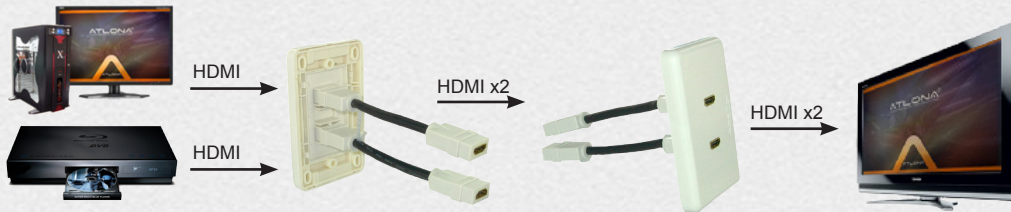

ATLONA DUAL PORT HDMI WALL PLATE (WHITE COLOR)

Weight	0.30 lbs
SKU#	AT80HDMI-2

Description:

HDMI Wall plate with dual HDMI receptacles. This wall plate is designed for any installation that requires running HDMI cable in the wall.

Technical Specifications:

- Max. Resolution: 1080p
- Wall Plate type: Single Gang
- HDMI Compatibility Ver.: 1.3
- Extension Cables: 4-inch

Connection Diagram

Rear View

Inputs/Outputs:

- Inputs: 2 x HDMI
- Outputs: 2 x HDMI