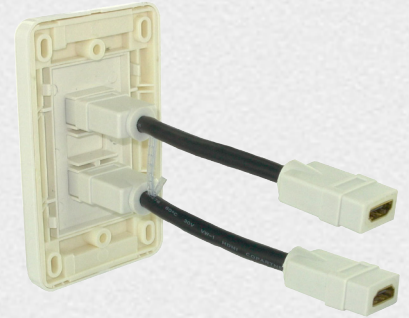

ATLONA DUAL PORT HDMI WALL PLATE (WHITE COLOR)

Weight	0.30 lbs
SKU#	AT80HDMI-2

Description:

HDMI Wall plate with dual HDMI receptacles. This wall plate is designed for any installation that requires running HDMI cable in the wall.

Technical Specifications:

- Max. Resolution: 1080p
- Wall Plate type: Single Gang
- HDMI Compatibility Ver.: 1.3
- Extension Cables: 4-inch

Connection Diagram

Rear View

Inputs/Outputs:

- Inputs: 2 x HDMI
- Outputs: 2 x HDMI