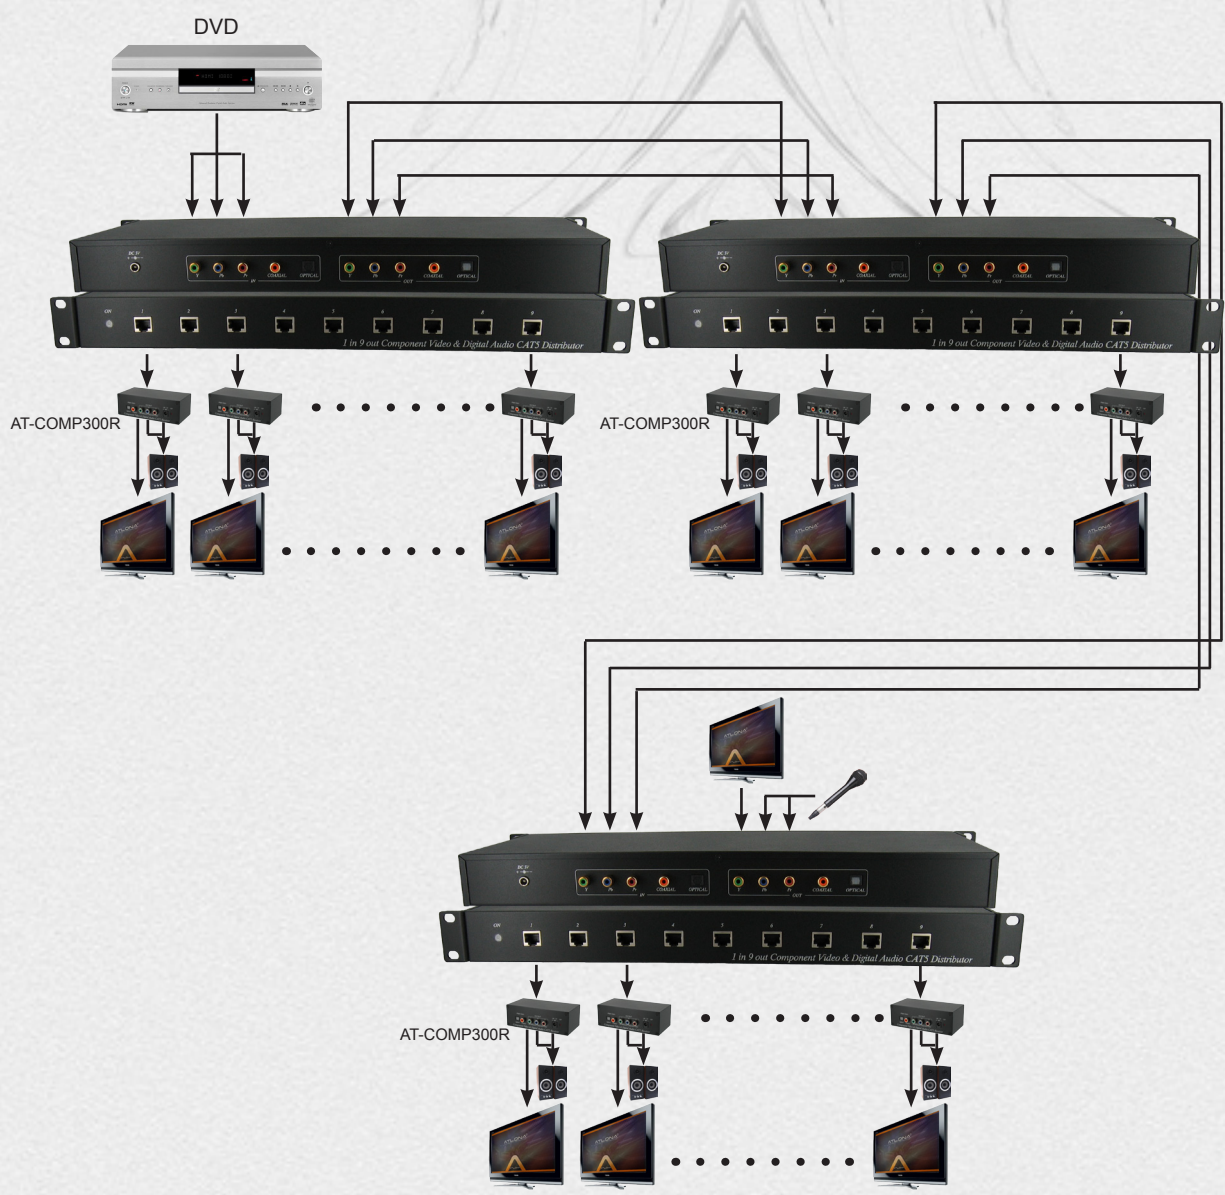

Connection Diagram

Note: Receiver units can be purchased separately SKU# AT-COMP-300R

Atlona
2151 O'toole Ave Unit D
San Jose, CA 95131
Tel: 408-954-8782
Fax: 408-954-8792
toll free: 1-877-536-3976

WWW.ATLONA.COM