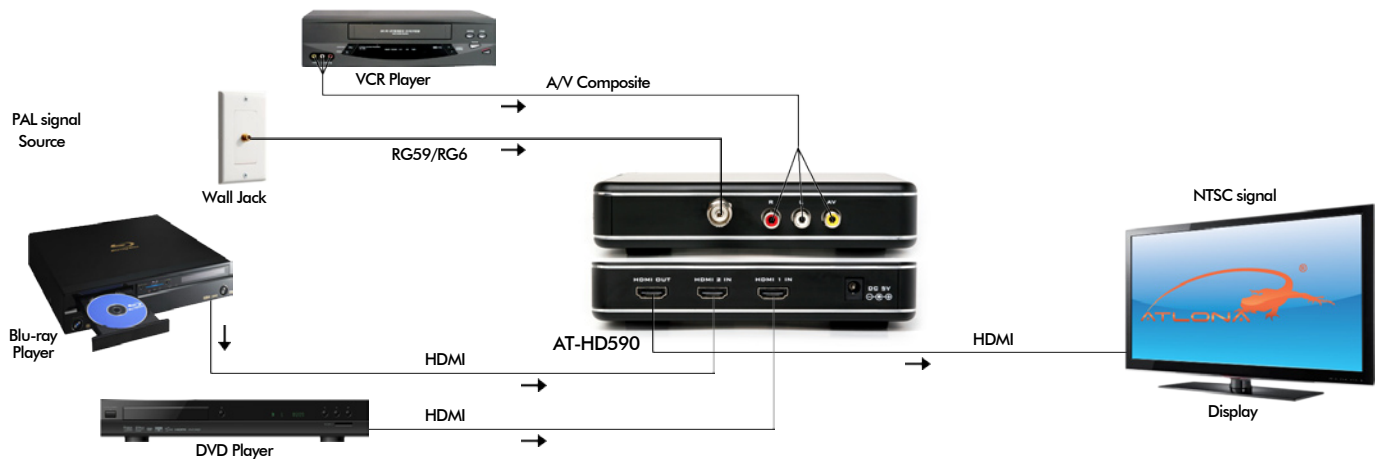

### Atlona Pal to NTSC HDTV Video Converter with Built-In PAL Tuner

The Atlona AT-HD590 is a Pal to NTSC Converter and High Definition Scaler. The AT-HD590 is a complete hub for your international needs, featuring: 2 x HDMI inputs, 1 x AV input and 1 x analog Pal TV Tuner. Any of the inputs could be scaled and converted to NTSC and work in any country in the world. The Atlona AT-HD590 is a perfect solution for those who want to take a TV from USA/Canada/Mexico/Japan to any other country in the world.

#### Key Features:

- Featured with 4 x Inputs: 2 x HDMI, 1 x AV, 1 x Analog Pal/Secam Tuner
- Built-In Scaler, any incoming signal will be scaled to either 720p or 1080p
- Automatic 50/60Hz detection and conversion.
- AT-HD590 supports Pal and Secam TV tuner Input which allows the HD590 to be used in any country. Formats: (Pal B/G, Pal D/k, Pal I, Secam B/G and Secam D/K)
- Supports 480i/576i/480p/576p/720p/1080i/1080p input resolutions
- Supports variety of Audio formats PCM, Dolby Digital, DTS digital audio with bypass mode
- HDCP Compliant
- Supports 3D comb filter
- Enhanced Pixel-based HDTV 3D motion adaptive de-interlacing
- Enhanced 2:2/3:2 film mode detection
- Support 2D Edge enhancement
- Could be controlled though IR remote Control or Front Panel buttons

#### Specifications:

- Inputs: 1 x AV, 2 x HDMI, 1 x Analog PAL TV Tuner
- Output Ports 1 x HDMI
- Output Resolutions: 720p or 1080p
- Power Supply: 5VDC/3.2A 110/220V (Comes with all internal Power adapters to be used in any country in the world)
- Input Resolutions 480i/576i/480p/576p, 720p/1080i/1080p
- Output Resolutions 720p; 1080p
- Dimensions (inch) 162.6(W) x 164.5(D) x 33.5(H)
- Weight (lb) 1.3lb
- Power Consumption 2.3W
- Operating Temperature 0°C ~ 40°C / 32°F~104°F
- Storage Temperature -20 C ~60 C / -4°F~140°F

#### Package Contents:

- 1 x AT-HD590 (High Definition Pal/NTSC Scaler and Converter)
- 1 x IR Remote Control
- 1 x Power Supply (110/220v)
- 1 x Instructions manual