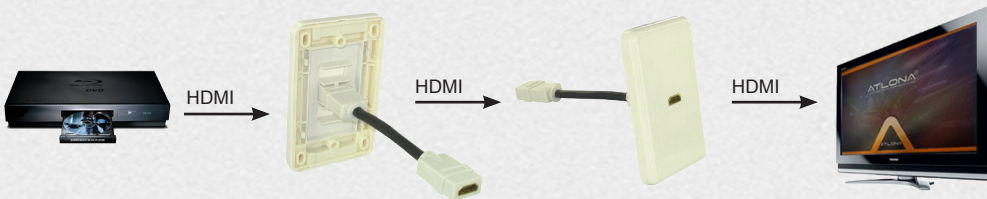

Connection Diagram

Inputs/Outputs:

- Inputs: 1 x HDMI
- Outputs: 1 x HDMI

Warranty:

Lifetime warranty

RoHS

HDCP
ENABLED

HDMI™
HIGH DEFINITION MULTIMEDIA INTERFACE

HD
ready
1080p

DTV

Atlona
2151 O'toole Ave Unit D
San Jose, CA 95131
Tel: 408-954-8782
Fax: 408-954-8792
toll free: 1-877-536-3976

WWW.ATLONA.COM

COMPATIBLE WITH: Control UNIVERSAL Remote control