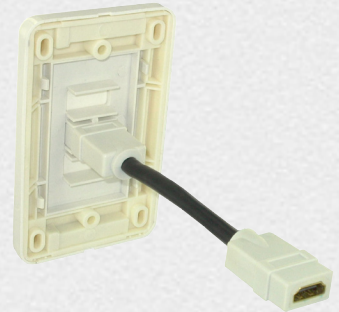

ATLONA SINGLE PORT HDMI WALL PLATE (WHITE COLOR)

Weight	0.30 lbs
SKU#	AT80HDMI-1

Description:

HDMI + Component with Audio Wall plate. This wall plate is designed for any installation that requires running HDMI and Component with Audio cables in the wall.

Technical Specifications:

- Max. Resolution: 1080p
- Wall Plate type: Single Gang
- HDMI Compatability Ver.: 1.3a
- Extension Cables: 4-inch

Rear View

Connection Diagram

Inputs/Outputs:

- Inputs: 1 x HDMI
- Outputs: 1 x HDMI

Warranty:

Lifetime warranty

RoHS

HDCP
ENABLED

HDMI™
HIGH DEFINITION MULTIMEDIA INTERFACE

HD
ready
1080p

DTV

Atlona
2151 O'toole Ave Unit D
San Jose, CA 95131
Tel: 408-954-8782
Fax: 408-954-8792
toll free: 1-877-536-3976

WWW.ATLONA.COM

COMPATIBLE WITH: Control UNIVERSAL Remote control