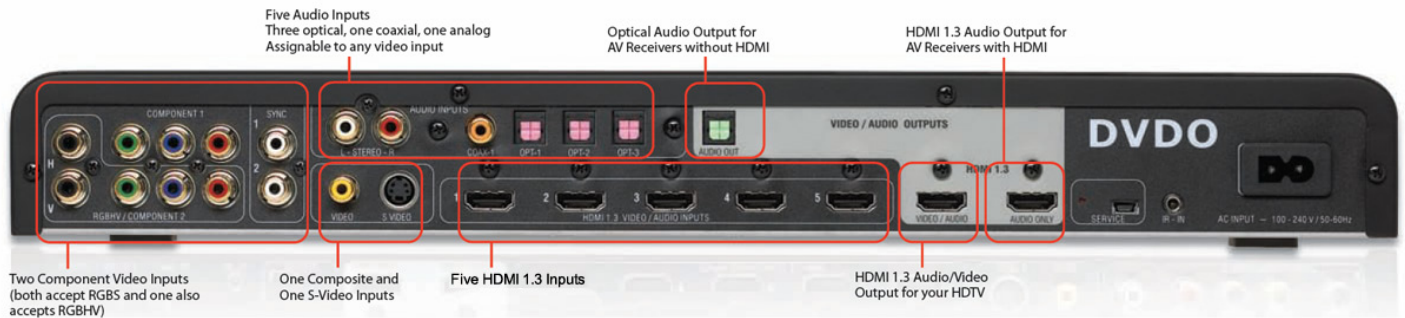

DVDO EDGE Green

The EDGE Green High-Definition Video Processor and Connectivity Hub Solution

The EDGE Green is the heart of a new installation, a key upgrade to an existing system, or a perfect add-on to a new component or HDTV purchase. It provides the advanced video processing and connectivity hub that high-performance systems require, and with a new green low power rating.

Precision AV LipSync eliminates lip sync problems by removing the common delay between audio and video.

No more black bars

Tired of those "black bars" on your HDTV? EDGE allows you to choose how you want the image fill the screen with separate horizontal and vertical zoom controls.

Lip sync

Video processing causes the video to be delayed. At the same time if the audio is not delayed you will experience an AV lip sync issue. Precision AV LipSync™ automatically puts the correct delay on the audio so that the audio and incoming video signal are perfectly in sync. Some signals, like cable and satellite, inherently have a lip sync problem and for those sources EDGE has up to 200 milliseconds of user-adjustable audio delay.

Power

- Internal universal power supply: 100 – 240 VAC @ 50-60 Hz
- Consumption <20w

Physical Dimensions (height x width x depth)

- 2.1” x 16.9” x 10.3” (26.3cm x 43.4cm x 5.5cm)
- Weight – Complete Package: 9.2 lbs.
 - Unit Only: 6.2 lbs.