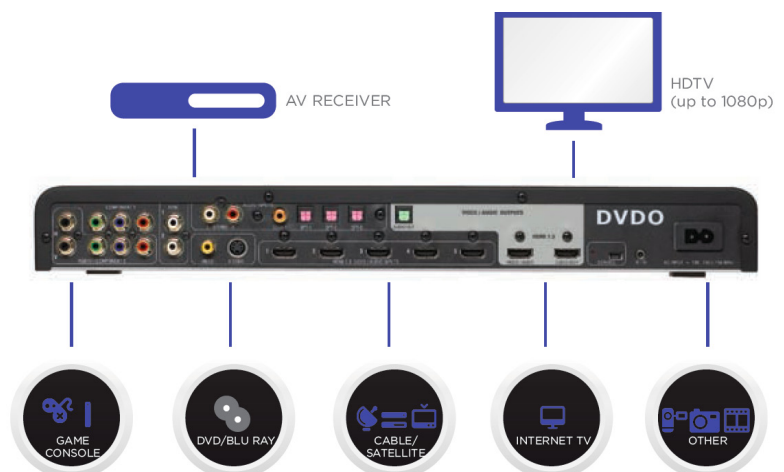

DVDO EDGE Green

The EDGE Green High-Definition Video Processor and Connectivity Hub Solution

The EDGE Green is the heart of a new installation, a key upgrade to an existing system, or a perfect add-on to a new component or HDTV purchase. It provides the advanced video processing and connectivity hub that high-performance systems require, and with a new green low power rating.

Precision AV LipSync eliminates lip sync problems by removing the common delay between audio and video.

No more black bars

Tired of those "black bars" on your HDTV? EDGE allows you to choose how you want the image fill the screen with separate horizontal and vertical zoom controls.

EASE OF USE

- Intuitive user interface with Set-Up Wizards that make installation a breeze
- On Screen Hints guide the user as they navigate the menu
- Pushing one device button automatically makes all setting changes using Auto Priority feature
- IR Remote with Direct Access simplifies system operation

ADVANCED CONNECTIVITY

- Five HDMI 1.3 Inputs for advanced multi-source digital connectivity and system expansion
- Four Analog Video Inputs, including two Component Inputs, one S-Video and one Composite Video
- Five Separate audio inputs that can be assigned to any of the video inputs, including three Optical Digital, one Coaxial Digital, and one Stereo Analog input
- Two HDMI 1.3 Outputs - one that supports audio and video that can be connected directly to an HDTV and one that supports audio only that can be connected directly to A/V Receiver. An Optical Digital audio output is also available for legacy A/V receivers that do not support HDMI