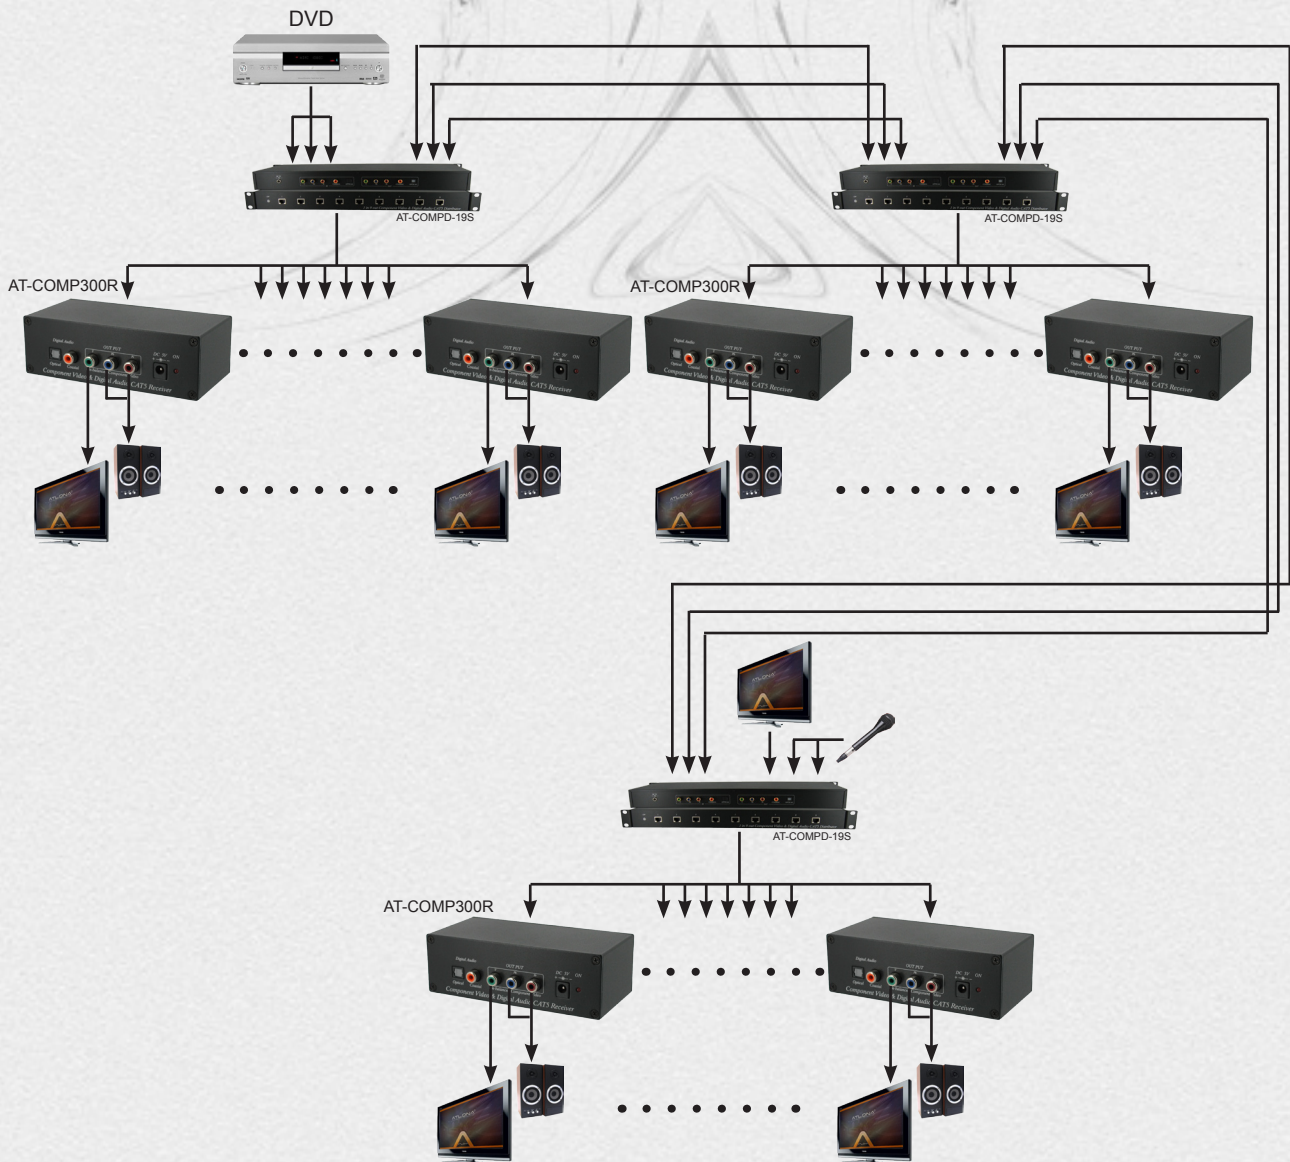

Connection Diagram:

Note: Works with AT-COMPD-19S sender

Atlona
2151 O'toole Ave Unit D
San Jose, CA 95131
Tel: 408-954-8782
Fax: 408-954-8792
toll free: 1-877-536-3976

WWW.ATLONA.COM

COMPATIBLE WITH:

Member