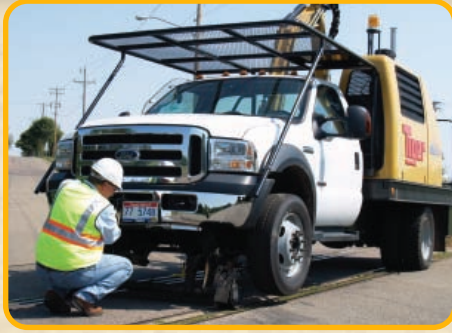

Tiger™ ROTARY AND FLAIL **RailKut**™

**RIGHT SIDE
VIEWING
WINDOW**

**On/off rail
applications**

**DURABILITY INNOVATION
COMMITMENT**

Tiger As easy as 1-2-3

Productivity. Performance. Power.

With the power and versatility of this innovative machine you can mow along rail, trim low hanging branches or clear a highway intersection. Then once you've finished the job, you can drive the RailKut at highway speeds improving your overall productivity.

Tiger Specifications

Truck

F550 TRUCK		SAFETY FEATURES		Accessories
Four Wheel Drive Truck				
Engine	Turbo 8 cyl. Diesel	Master ON/OFF Switch		Snowblower
Horsepower	325 HP @ 3,300 RPM	Operator Presence Switches on Right Side Door		Saw Blade
Fuel Tank	40 gallon, Supplies Both Engines	Mower Safety Start Switch		50" Rotary Cutter
Steering	Dual Station, Power	Brush Guard Extending Over Cab		50" and 63" Flail
Hyrail System	Bolt On Rated to 28,000 lbs. Manual Locking, Up and Down Brakes Hydraulic Front	Operator Protective Screen Covers Right Hand Door		
		Manual Emergency Over-ride		
RailKut				
Engine Type	Tier 2, 4 Cyl., Turbo Diesel			
Horsepower	85 HP			
Throttle Control	Electronic Adjustable			
Hydraulic System	45 GPM @ 3,250 PSI			
Safety Stop	7 Second Shut Down			
Truck Bed	Quick Removable			

SNOW PANTHER

SAW BLADE

FLAIL

Boom Mower

	BENGAL		ROTARY		FLAIL
Cutter Reach Up	19' 10"	Cutting Width	50"		50"
Cutter Reach Out	21'	Cutting Head Weight (Minimum)	785 lbs.		835 lbs.
Cutter Reach Down	12' 5"	Cutting Assembly	One-piece forged alloy spindle assembly with stationary wire guards and a one-piece formed dishpan.		61" knife swing circumference 2,200 RPM cutter shaft
Transport Width	8' 6"	Blade Options Full Swing	Two, Three, Four or Six		
Controls	Electronic Joystick	Brush	5/8" x 5" x 17.125"		24 cast, 33 oz. knives
		Grass (High Suction)	1/2" x 5" x 17.125"		48 all-purpose knives