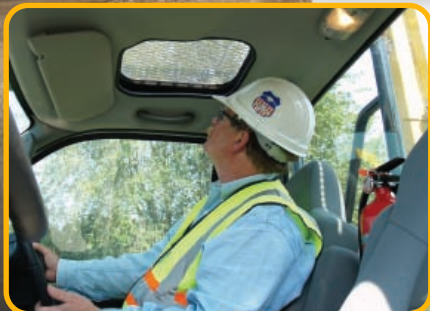

Tiger™ ROTARY AND FLAIL **RailKut**™

**RIGHT SIDE
VIEWING
WINDOW**

**On/off rail
applications**

**DURABILITY INNOVATION
COMMITMENT**

Tiger As easy as 1-2-3

Productivity. Performance. Power.

With the power and versatility of this innovative machine you can mow along rail, trim low hanging branches or clear a highway intersection. Then once you've finished the job, you can drive the RailKut at highway speeds improving your overall productivity.

Tiger Specifications

Truck

F550 TRUCK		SAFETY FEATURES		Accessories
Four Wheel Drive Truck				
Engine	Turbo 8 cyl. Diesel	Master ON/OFF Switch		Snowblower
Horsepower	325 HP @ 3,300 RPM	Operator Presence Switches on Right Side Door		Saw Blade
Fuel Tank	40 gallon, Supplies Both Engines	Mower Safety Start Switch		50" Rotary Cutter
Steering	Dual Station, Power	Brush Guard Extending Over Cab		50" and 63" Flail
Hyrail System	Bolt On Rated to 28,000 lbs. Manual Locking, Up and Down Brakes Hydraulic Front	Operator Protective Screen Covers Right Hand Door		
		Manual Emergency Over-ride		
RailKut				
Engine Type	Tier 2, 4 Cyl., Turbo Diesel			
Horsepower	85 HP			
Throttle Control	Electronic Adjustable			
Hydraulic System	45 GPM @ 3,250 PSI			
Safety Stop	7 Second Shut Down			
Truck Bed	Quick Removable			