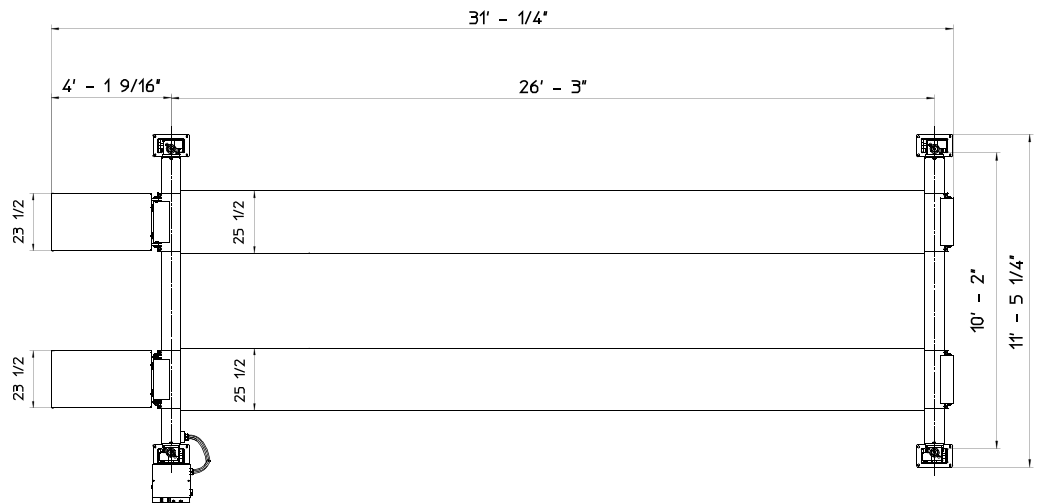

NEW!

ST-4120, 30,000 lbs Hydraulic 4-post lift

Specifications:

Lifting system: hydraulic

Available runway lengths: 14'-9" / 20'-4" / 26'-3"

Space between runways adjustable: min. 31 1/2" up to max. 65"

Drive-on height: 9 1/2"

Lifting height: 74"

Lifting time: 90 sec.

KOON

®
stertli