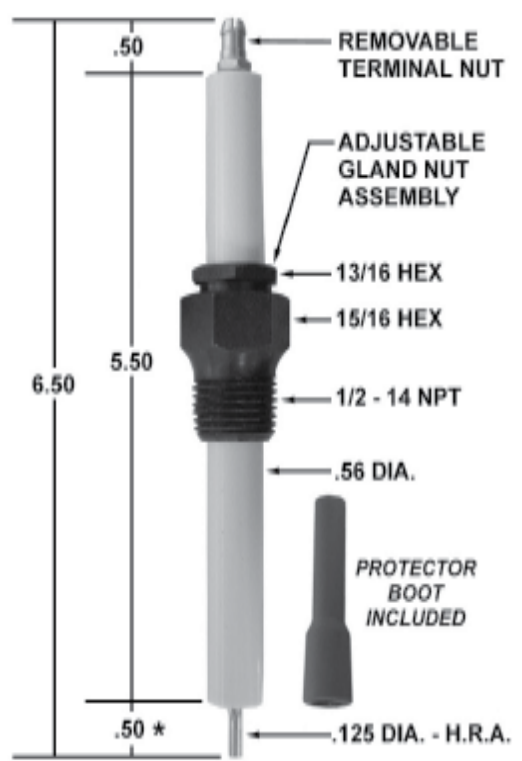

PART NUMBER	"A" DIM.	"B" DIM.	REPLACES
CA311	9.28	8.25	IP-17-1
CA322	7.53	6.50	IP-18-1

* NOTE: Other tip lengths are available

CA330

Replaces Auburn #: IP-19

* NOTE: Other tip lengths are available

CA331

Replaces Auburn #: IP-19-1

* NOTE: Other tip lengths are available

CA333

Replaces Auburn #: IP-19 with 7 15/16 tip

* NOTE: Other tip lengths are available