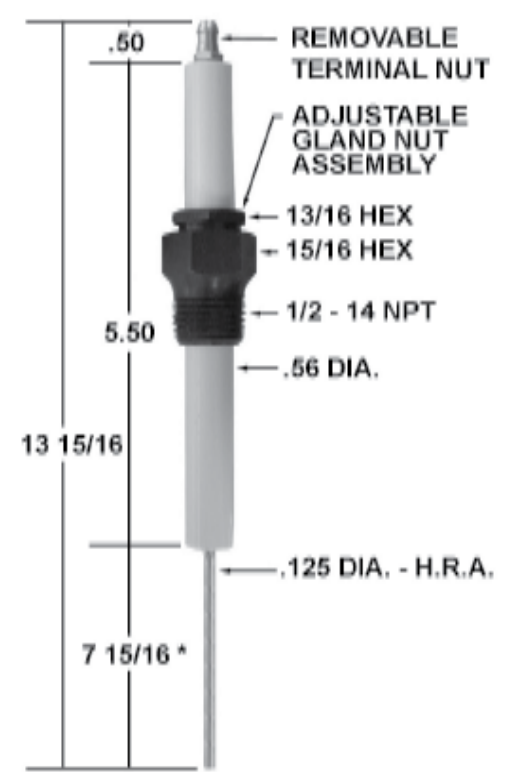

PART NUMBER	"A" DIM.	"B" DIM.	REPLACES
CA311	9.28	8.25	IP-17-1
CA322	7.53	6.50	IP-18-1

* NOTE: Other tip lengths are available

CA330

Replaces Auburn #: IP-19

* NOTE: Other tip lengths are available

CA331

Replaces Auburn #: IP-19-1

* NOTE: Other tip lengths are available

CA333

Replaces Auburn #: IP-19 with 7 15/16 tip

* NOTE: Other tip lengths are available