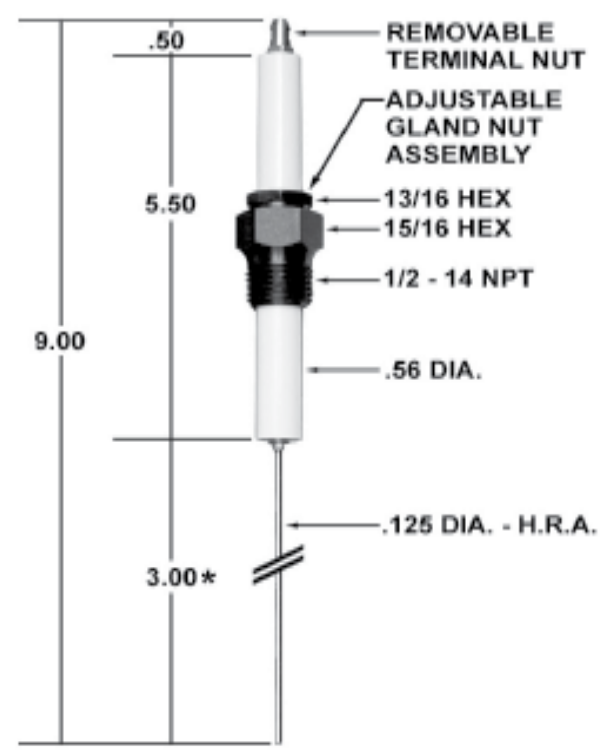

PART NUMBER	"A" DIM.	"B" DIM.	REPLACES
CA311	9.28	8.25	IP-17-1
CA322	7.53	6.50	IP-18-1

* NOTE: Other tip lengths are available

CA330

Replaces Auburn #: IP-19

* NOTE: Other tip lengths are available

CA331

Replaces Auburn #: IP-19-1

* NOTE: Other tip lengths are available

CA333

Replaces Auburn #: IP-19 with 7 15/16 tip

* NOTE: Other tip lengths are available