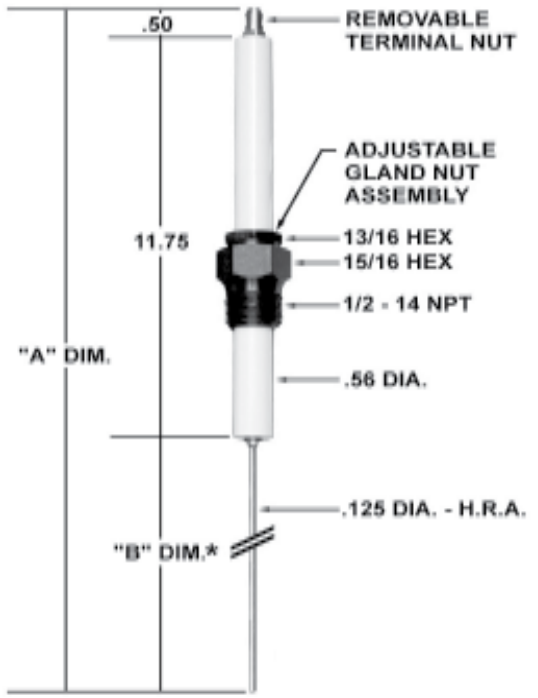

**CA341**

Replaces Maxon #: 47232

\* NOTE: Other tip lengths are available

**CA350**

Replaces Auburn #: IA-16

\* NOTE: Other tip lengths are available

PART NUMBER	"A" DIM.	"B" DIM.	REPLACES
CA370	22.25	10.00	I-5-99
CA377	46.25	34.00	I-5-99-34
CA378	60.25	48.00	I-5-99-48

\* NOTE: Other tip lengths are available

PART NUMBER	"A" DIM.	REPLACES
CA390	6.00	FRS-2-6
CA391	12.00	FRS-2-12
CA392	18.00	FRS-2-18
CA393	24.00	FRS-2-24
CA394	36.00	FRS-2-36

\* NOTE: Other tip lengths are available