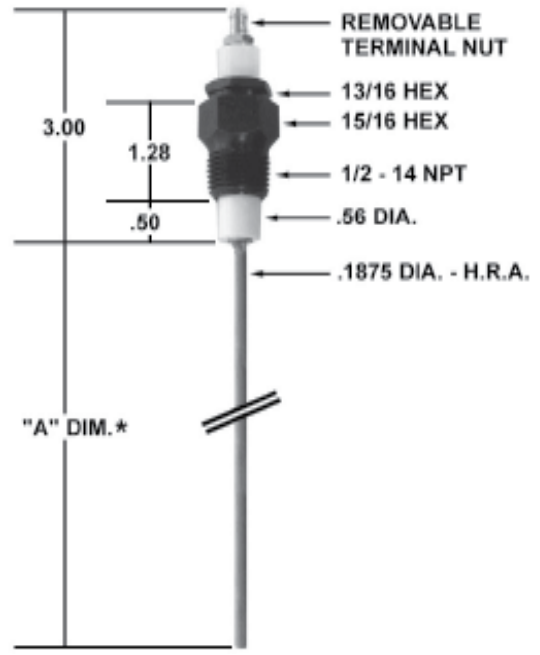

**CA341**

Replaces Maxon #: 47232

\* NOTE: Other tip lengths are available

**CA350**

Replaces Auburn #: IA-16

\* NOTE: Other tip lengths are available

PART NUMBER	"A" DIM.	"B" DIM.	REPLACES
CA370	22.25	10.00	I-5-99
CA377	46.25	34.00	I-5-99-34
CA378	60.25	48.00	I-5-99-48

\* NOTE: Other tip lengths are available

PART NUMBER	"A" DIM.	REPLACES
CA390	6.00	FRS-2-6
CA391	12.00	FRS-2-12
CA392	18.00	FRS-2-18
CA393	24.00	FRS-2-24
CA394	36.00	FRS-2-36

\* NOTE: Other tip lengths are available