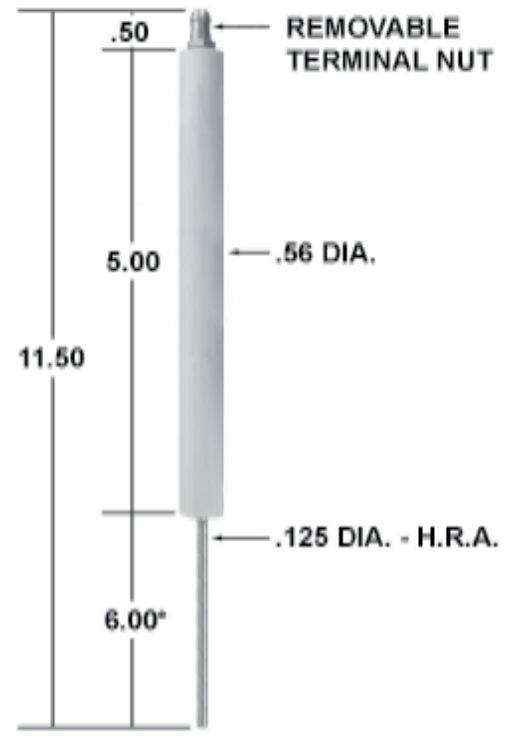

**CA341**

Replaces Maxon #: 47232

\* NOTE: Other tip lengths are available

**CA350**

Replaces Auburn #: IA-16

\* NOTE: Other tip lengths are available

PART NUMBER	"A" DIM.	"B" DIM.	REPLACES
CA370	22.25	10.00	I-5-99
CA377	46.25	34.00	I-5-99-34
CA378	60.25	48.00	I-5-99-48

\* NOTE: Other tip lengths are available

PART NUMBER	"A" DIM.	REPLACES
CA390	6.00	FRS-2-6
CA391	12.00	FRS-2-12
CA392	18.00	FRS-2-18
CA393	24.00	FRS-2-24
CA394	36.00	FRS-2-36

\* NOTE: Other tip lengths are available