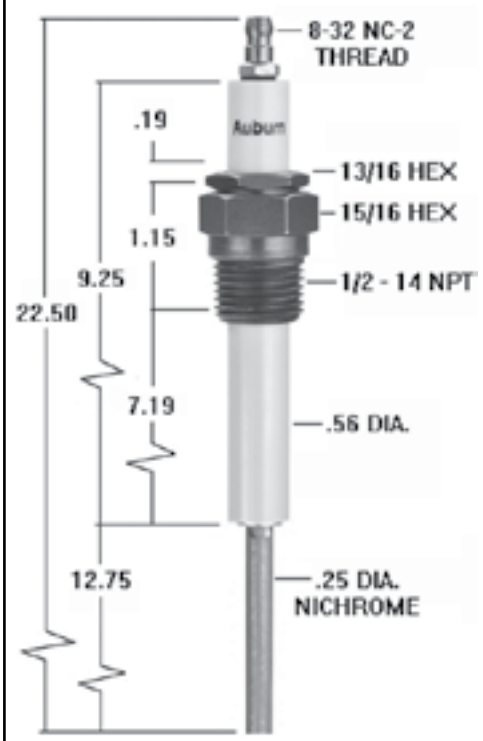

149T-1.090

NOTE: Crown generic available: CA250

SPECIAL NOTE

There are a number of Auburn items that are not shown in this catalog addition because of a lack of sales history or perhaps deemed obsolete by the manufacturer.

If you have a reference number you don't see, please call us to see if is still available.

FRS-2 SERIES 1/2" NPT MOUNTING THD.	
P/N	"A" - DIM
FRS-2-6	6"
FRS-2-12	12"
FRS-2-18	18"
FRS-2-24	24"

FRS-2 SERIES
NOTE: Crown generic available: CA390 thru CA393

FRS-3 SERIES
NOTE: Crown generic available: CA410

FRS-4 SERIES 1/4" NPT MOUNTING THD.	
P/N	"A" - DIM
FRS-4-4	4"
FRS-4-6	6"
FRS-4-12	12"
FRS-4-18	18"
FRS-4-24	24"

FRS-4 SERIES
NOTE: Crown generic available: CA430 thru CA441