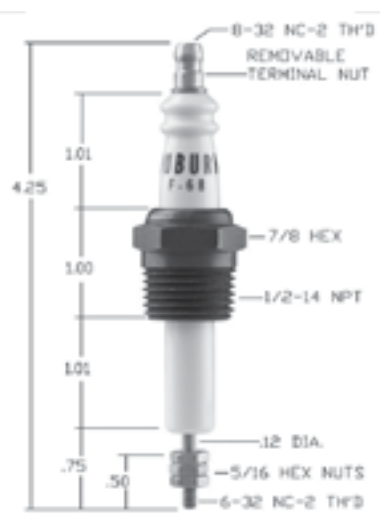

149T-1.090

NOTE: Crown generic available: CA250

SPECIAL NOTE

There are a number of Auburn items that are not shown in this catalog addition because of a lack of sales history or perhaps deemed obsolete by the manufacturer.

If you have a reference number you don't see, please call us to see if is still available.

FRS-2 SERIES 1/2" NPT MOUNTING THD.	
P/N	"A" - DIM
FRS-2-6	6"
FRS-2-12	12"
FRS-2-18	18"
FRS-2-24	24"

FRS-2 SERIES
NOTE: Crown generic available: CA390 thru CA393

FRS-3 SERIES
NOTE: Crown generic available: CA410

FRS-4 SERIES 1/4" NPT MOUNTING THD.	
P/N	"A" - DIM
FRS-4-4	4"
FRS-4-6	6"
FRS-4-12	12"
FRS-4-18	18"
FRS-4-24	24"

FRS-4 SERIES
NOTE: Crown generic available: CA430 thru CA441