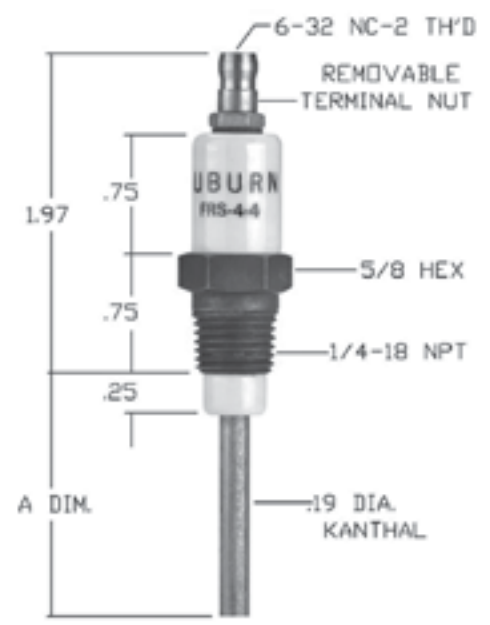

149T-1.090

NOTE: Crown generic available: CA250

SPECIAL NOTE

There are a number of Auburn items that are not shown in this catalog addition because of a lack of sales history or perhaps deemed obsolete by the manufacturer.

If you have a reference number you don't see, please call us to see if is still available.

FRS-2 SERIES 1/2" NPT MOUNTING THD.	
P/N	"A" - DIM
FRS-2-6	6"
FRS-2-12	12"
FRS-2-18	18"
FRS-2-24	24"

FRS-2 SERIES
NOTE: Crown generic available: CA390 thru CA393

FRS-3 SERIES
NOTE: Crown generic available: CA410

FRS-4 SERIES 1/4" NPT MOUNTING THD.	
P/N	"A" - DIM
FRS-4-4	4"
FRS-4-6	6"
FRS-4-12	12"
FRS-4-18	18"
FRS-4-24	24"

FRS-4 SERIES
NOTE: Crown generic available: CA430 thru CA441