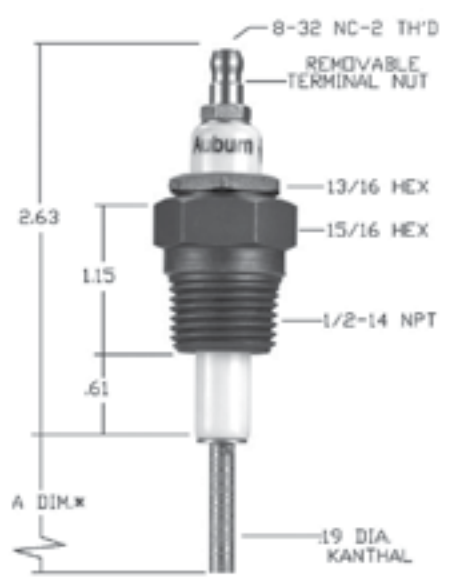

149T-1.090

NOTE: Crown generic available: CA250

SPECIAL NOTE

There are a number of Auburn items that are not shown in this catalog addition because of a lack of sales history or perhaps deemed obsolete by the manufacturer.

If you have a reference number you don't see, please call us to see if is still available.

FRS-2 SERIES 1/2" NPT MOUNTING THD.	
P/N	"A" - DIM
FRS-2-6	6"
FRS-2-12	12"
FRS-2-18	18"
FRS-2-24	24"

FRS-2 SERIES
NOTE: Crown generic available: CA390 thru CA393

FRS-3 SERIES
NOTE: Crown generic available: CA410

FRS-4 SERIES 1/4" NPT MOUNTING THD.	
P/N	"A" - DIM
FRS-4-4	4"
FRS-4-6	6"
FRS-4-12	12"
FRS-4-18	18"
FRS-4-24	24"

FRS-4 SERIES
NOTE: Crown generic available: CA430 thru CA441