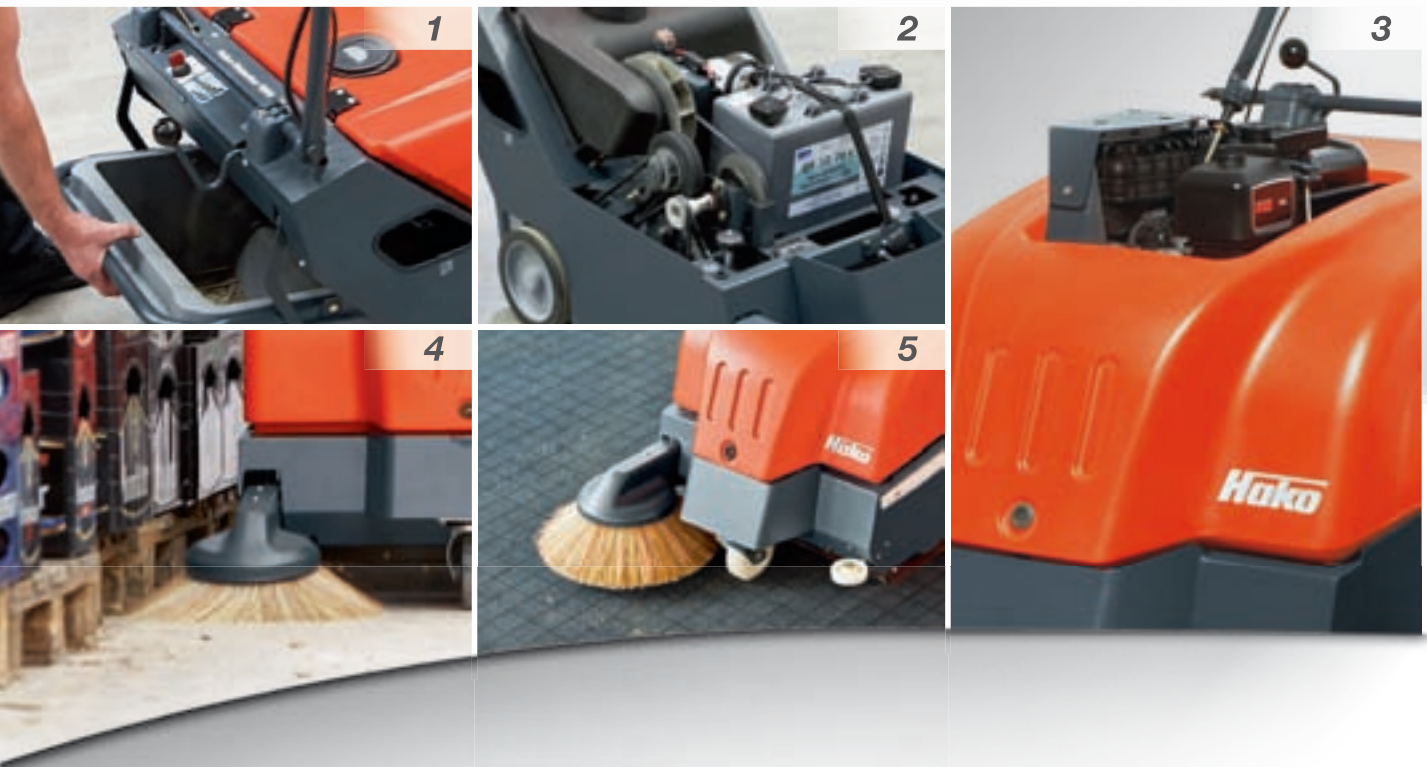

Cleaning Technology · Municipal Technology

Hako
Clean ahead

Hako-Hamster 650/800

Vacuum sweeper machines for the dust-free cleaning of small and medium-sized areas

Hako-Hamster 650/800

*Top Hako quality for thorough cleaning results
without gnawing at your budget*

When dealing with the dust-free cleaning of small and medium-sized areas, the Hako-Hamster simply cannot be ignored. It works according to the overhead throwing principle which allows the hopper to be filled completely and to the top. This provides long periods of uninterrupted work and a constant, first class sweeping result. For continuous and high work quality, the filter can be comfortably shaken clean during use. To clean it after completing work, it can be accessed from the clean side easily and quickly. The robust, steel frame construction in heavy-duty quality makes the Hako-Hamster a really professional device which can clean surfaces efficiently for a number of years!

1) Take-it-Easy hopper system

for simple emptying in just one operation

3) Petrol engine

in an economic, quiet industrial version for outdoor use

5) Optional carpet kit

converts the Hako-Hamster to a thorough, gentle carpet cleaner

The swivelling handlebar simplifies opening the hopper, its easy removal and throwing in large debris. In the Hako-Hamster 800, there are two dirt hoppers (2 x 25 l). This means the weight can be better distributed, the hoppers are easier to empty.