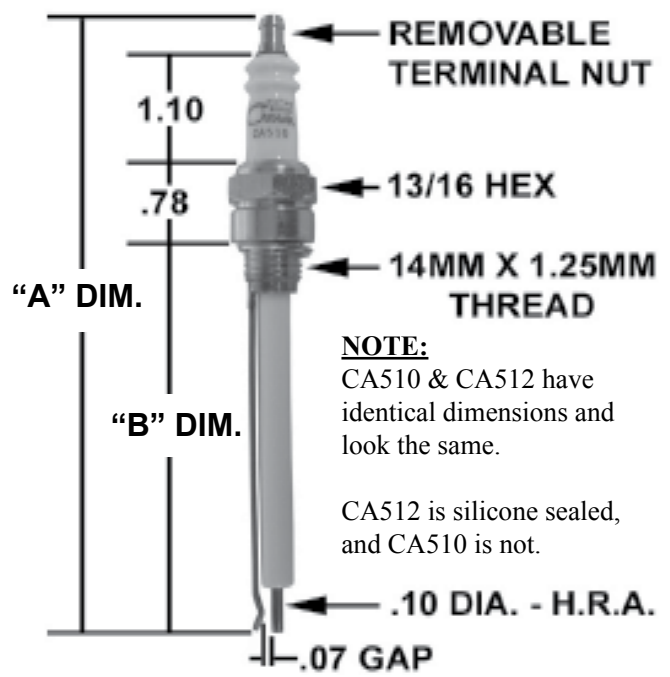

CA507
 Replaces Auburn #: I-31-2
 and Eclipse #: 16927-1

NOTE:
 CA510 & CA512 have identical dimensions and look the same.
 CA512 is silicone sealed, and CA510 is not.

PART NUMBER	"A" DIM.	"B" DIM.	REPLACES
CA510	6.26	3.97	I-31-5
CA512	6.26	3.97	ECLIPSE 23045

CA515
 Replaces Auburn #: I-32

PART NUMBER	"A" DIM.	"B" DIM.	REPLACES
CA520	9.23	5.62	I-34
CA522	5.99	2.38	I-34-2.38
CA528	15.23	11.62	I-34-12
CA529	23.23	19.62	I-34-20
CA530	29.23	25.62	I-34-26
CA531	39.23	35.62	I-34-36
CA533	57.23	53.62	I-34-54

* NOTE: Other tip lengths are available