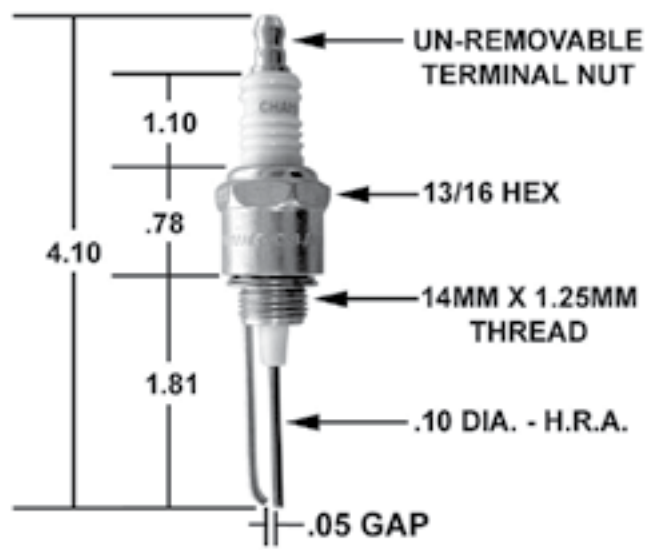

CA507
 Replaces Auburn #: I-31-2
 and Eclipse #: 16927-1

NOTE:
 CA510 & CA512 have identical dimensions and look the same.
 CA512 is silicone sealed, and CA510 is not.

PART NUMBER	"A" DIM.	"B" DIM.	REPLACES
CA510	6.26	3.97	I-31-5
CA512	6.26	3.97	ECLIPSE 23045

CA515
 Replaces Auburn #: I-32

PART NUMBER	"A" DIM.	"B" DIM.	REPLACES
CA520	9.23	5.62	I-34
CA522	5.99	2.38	I-34-2.38
CA528	15.23	11.62	I-34-12
CA529	23.23	19.62	I-34-20
CA530	29.23	25.62	I-34-26
CA531	39.23	35.62	I-34-36
CA533	57.23	53.62	I-34-54

* NOTE: Other tip lengths are available