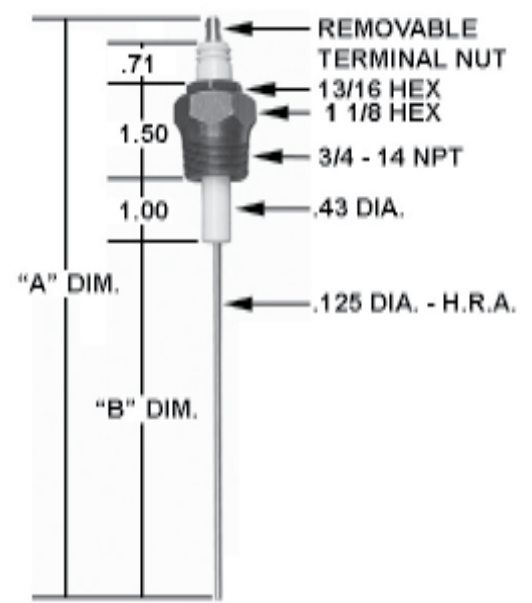

CA507
 Replaces Auburn #: I-31-2
 and Eclipse #: 16927-1

NOTE:
 CA510 & CA512 have identical dimensions and look the same.
 CA512 is silicone sealed, and CA510 is not.

PART NUMBER	"A" DIM.	"B" DIM.	REPLACES
CA510	6.26	3.97	I-31-5
CA512	6.26	3.97	ECLIPSE 23045

CA515
 Replaces Auburn #: I-32

PART NUMBER	"A" DIM.	"B" DIM.	REPLACES
CA520	9.23	5.62	I-34
CA522	5.99	2.38	I-34-2.38
CA528	15.23	11.62	I-34-12
CA529	23.23	19.62	I-34-20
CA530	29.23	25.62	I-34-26
CA531	39.23	35.62	I-34-36
CA533	57.23	53.62	I-34-54

* NOTE: Other tip lengths are available