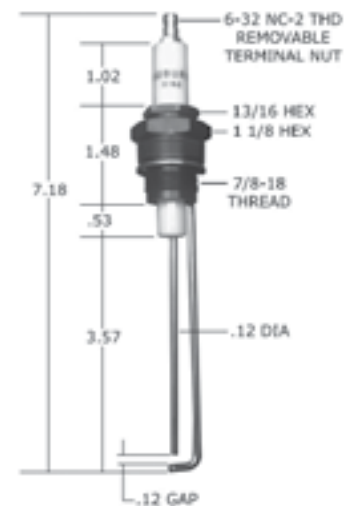

I-6

NOTE: Crown generic available: CA140 thru CA146

P/N	"A" DIM	"B" DIM
I-64-1	4.20	1.72
I-64-3	6.24	3.75
I-64-4	3.60	1.12

NOTE: Crown generics available

P/N	"A" DIM	"B" DIM
I-75-1	4.31	.81
I-75-6	3.81	.28
I-75-5*	4.21	.71

***NOTE:** DOES NOT HAVE A SIDE WIRE.

I-78-2

I-82

IA-9

NOTE: Crown generic available: CA180

I-90 SERIES Shrouded Igniters

I-90 SERIES		
PART NUMBER	"A" DIM	"B" DIM
I-90-3	9.00	11.89
I-90-6	12.125	15.0125
I-90-7	10.00	12.89
I-90-8	15.75	18.64

IC-9-2

NOTE: Crown generic available: CA480