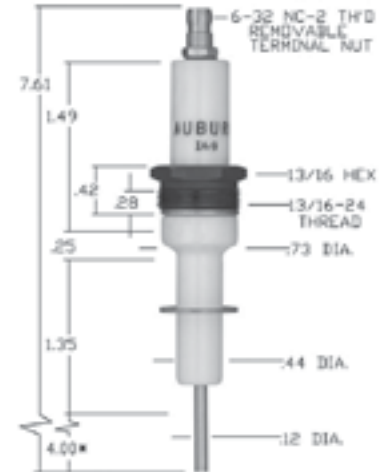

I-6

NOTE: Crown generic available: CA140 thru CA146

P/N	"A" DIM	"B" DIM
I-64-1	4.20	1.72
I-64-3	6.24	3.75
I-64-4	3.60	1.12

NOTE: Crown generics available

P/N	"A" DIM	"B" DIM
I-75-1	4.31	.81
I-75-6	3.81	.28
I-75-5*	4.21	.71

***NOTE:** DOES NOT HAVE A SIDE WIRE.

I-78-2

I-82

IA-9

NOTE: Crown generic available: CA180

I-90 SERIES Shrouded Igniters

I-90 SERIES		
PART NUMBER	"A" DIM	"B" DIM
I-90-3	9.00	11.89
I-90-6	12.125	15.0125
I-90-7	10.00	12.89
I-90-8	15.75	18.64

IC-9-2

NOTE: Crown generic available: CA480