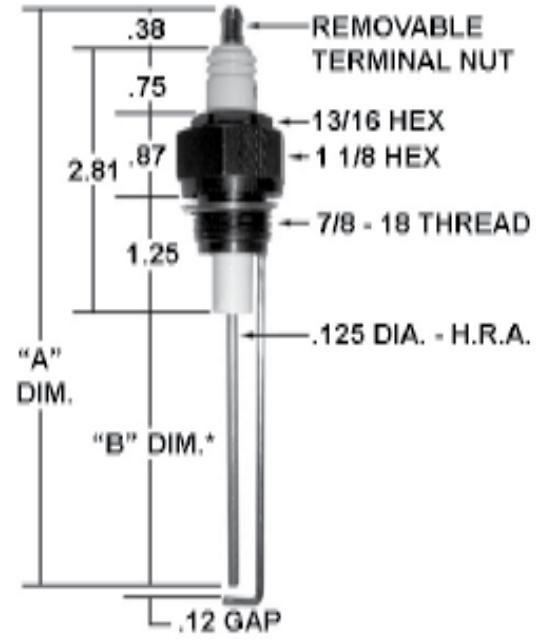

PART NUMBER	"A" DIM.	"B" DIM.	REPLACES
CA475	4.25	1.72	I-64-1
CA476	4.46	1.93	I-64 SPECIAL
CA477	6.39	3.75	I-64-3
CA478	3.75	1.12	I-64-4
CA479	5.10	2.53	I-64-5

PART NUMBER	"A" DIM.	"B" DIM.	REPLACES
CA480	6.50	3.25	IC-9-2
CA481	5.50	1.87	IC-9-4
CA482	5.87	2.68	IC-9-5

* NOTE: Other tip lengths are available

CA485
 Replaces Auburn #: OJ-21-1

CA488
 Replaces Auburn #: OJ-21-4

Section 3 - Industrial Igniters & Flame Rods