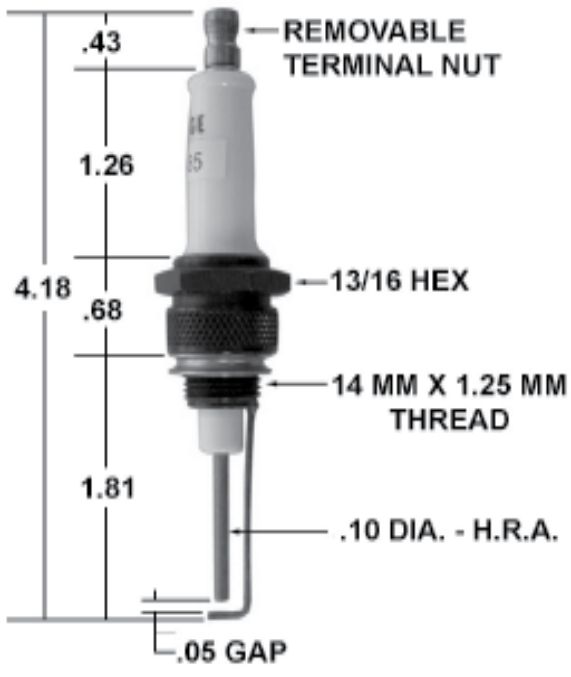

PART NUMBER	"A" DIM.	"B" DIM.	REPLACES
CA475	4.25	1.72	I-64-1
CA476	4.46	1.93	I-64 SPECIAL
CA477	6.39	3.75	I-64-3
CA478	3.75	1.12	I-64-4
CA479	5.10	2.53	I-64-5

PART NUMBER	"A" DIM.	"B" DIM.	REPLACES
CA480	6.50	3.25	IC-9-2
CA481	5.50	1.87	IC-9-4
CA482	5.87	2.68	IC-9-5

* NOTE: Other tip lengths are available

CA485
 Replaces Auburn #: OJ-21-1

CA488
 Replaces Auburn #: OJ-21-4

Section 3 - Industrial Igniters & Flame Rods