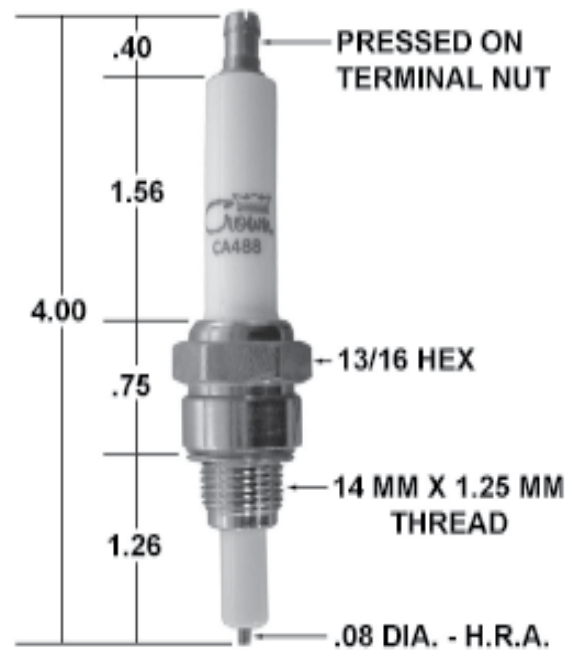

PART NUMBER	"A" DIM.	"B" DIM.	REPLACES
CA475	4.25	1.72	I-64-1
CA476	4.46	1.93	I-64 SPECIAL
CA477	6.39	3.75	I-64-3
CA478	3.75	1.12	I-64-4
CA479	5.10	2.53	I-64-5

PART NUMBER	"A" DIM.	"B" DIM.	REPLACES
CA480	6.50	3.25	IC-9-2
CA481	5.50	1.87	IC-9-4
CA482	5.87	2.68	IC-9-5

* NOTE: Other tip lengths are available

CA485
 Replaces Auburn #: OJ-21-1

CA488
 Replaces Auburn #: OJ-21-4

Section 3 - Industrial Igniters & Flame Rods