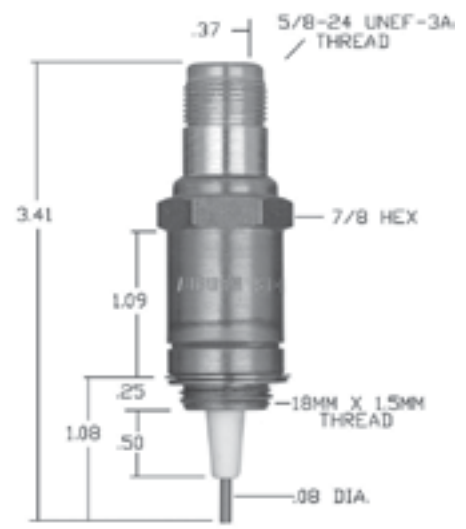

IC-9-5

NOTE: Crown generic available: CA482

IP-16

NOTE: Crown generic available: CA290

IP-16-EI

NOTE: Crown generic available: CA304

IP-17

NOTE: Crown generic available: CA310

OJ-21-4

NOTE: Crown generic available: CA488

SI-140

SI-180

SI-185

SI-186

Section 3 - Industrial Igniters & Flame Rods