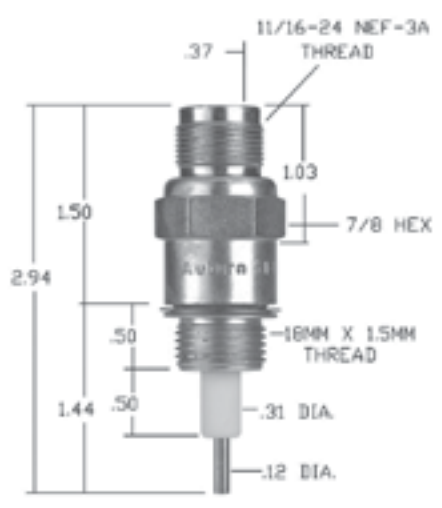

IC-9-5

NOTE: Crown generic available: CA482

IP-16

NOTE: Crown generic available: CA290

IP-16-EI

NOTE: Crown generic available: CA304

IP-17

NOTE: Crown generic available: CA310

OJ-21-4

NOTE: Crown generic available: CA488

SI-140

SI-180

SI-185

SI-186

Section 3 - Industrial Igniters & Flame Rods