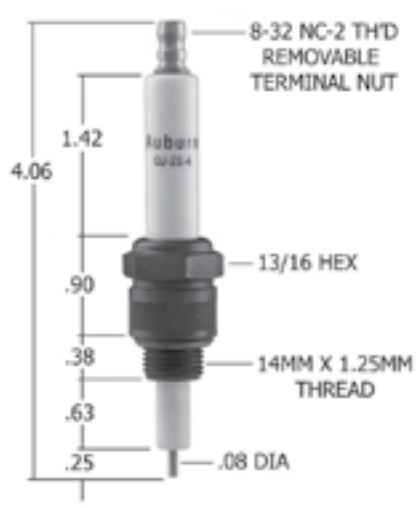

IC-9-5

NOTE: Crown generic available: CA482

IP-16

NOTE: Crown generic available: CA290

IP-16-EI

NOTE: Crown generic available: CA304

IP-17

NOTE: Crown generic available: CA310

OJ-21-4

NOTE: Crown generic available: CA488

SI-140

SI-180

SI-185

SI-186

Section 3 - Industrial Igniters & Flame Rods