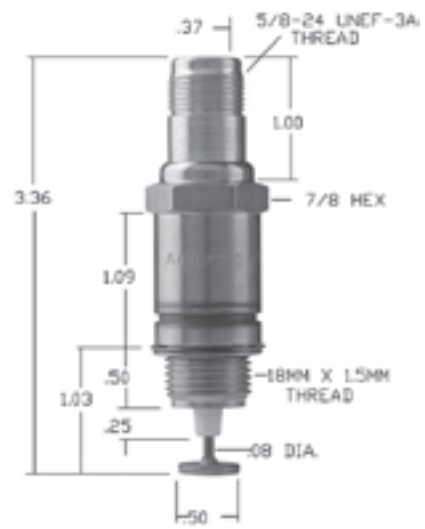

OJ-21-4

NOTE: Crown generic available: CA488

SI-140

SI-180

SI-185

SI-186

Section 3 - Industrial Igniters & Flame Rods