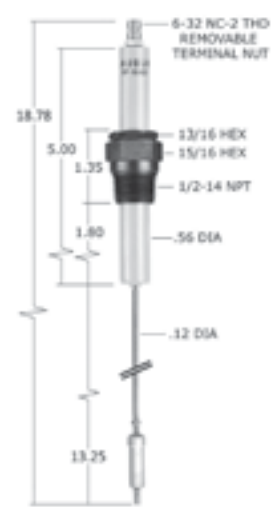

IC-9-5

NOTE: Crown generic available: CA482

IP-16

NOTE: Crown generic available: CA290

IP-16-EI

NOTE: Crown generic available: CA304

IP-17

NOTE: Crown generic available: CA310

OJ-21-4

NOTE: Crown generic available: CA488

SI-140

SI-180

SI-185

SI-186

Section 3 - Industrial Igniters & Flame Rods