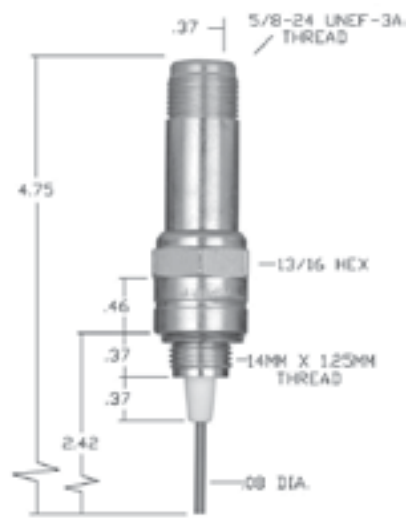

IC-9-5

NOTE: Crown generic available: CA482

IP-16

NOTE: Crown generic available: CA290

IP-16-EI

NOTE: Crown generic available: CA304

IP-17

NOTE: Crown generic available: CA310

OJ-21-4

NOTE: Crown generic available: CA488

SI-140

SI-180

SI-185

SI-186

Section 3 - Industrial Igniters & Flame Rods