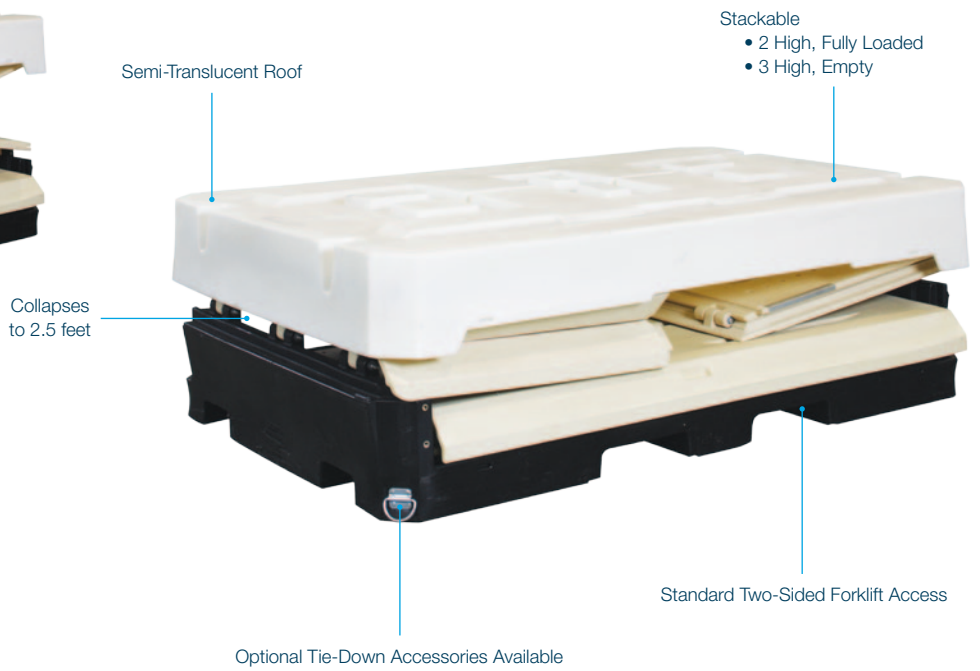

Model 858

OUTSIDE DIMENSIONS

Length 96 in (244 cm)

Width 60 in (152 cm)

Height 97 in (246 cm)

INSIDE DIMENSIONS

Length 86 in (218 cm)

Width 52.5 in (133 cm)

Height 87 in (221 cm)

CAPACITIES/WEIGHTS

Empty Weight

746 lbs (339 kg)

Weight Capacity

2,000 lbs (907 kg) if stacked

8,000 lbs (3,629 kg) if unstacked

Maximum Gross Weight

2,800 lbs (1,270 kg)

Cubic Capacity

248 cubic feet (7.1 cubic meters)

Design Load Density

8 lbs/ft³ (128 kg/m³)

Sales Office

COSMO Container Solutions
Inspirion Ventures Inc.
1555 Coraopolis Heights Road
Moon Township, PA 15108
1-88-USE-COSMO
(1-888-732-6766)
support@cosmocontainers.com
www.cosmocontainers.com

is a trademark of Inspirion Ventures Inc.

The information contained herein is provided for general reference purposes only. By providing the information contained herein, Inspirion Ventures Inc. makes no guarantee or warranty and does not assume any liability, with respect to the accuracy or completeness of such information, or product results in any specific instance, and hereby expressly disclaims any implied warranties of merchantability or fitness for a particular purpose or any other warranties or representations whatsoever, expressed or implied. Nothing contained herein shall be construed as a license to use the products of Inspirion Ventures Inc. in any manner that would infringe any patent. Nothing herein shall be copied, reproduced, or otherwise used without the express written permission of Inspirion Ventures Inc.