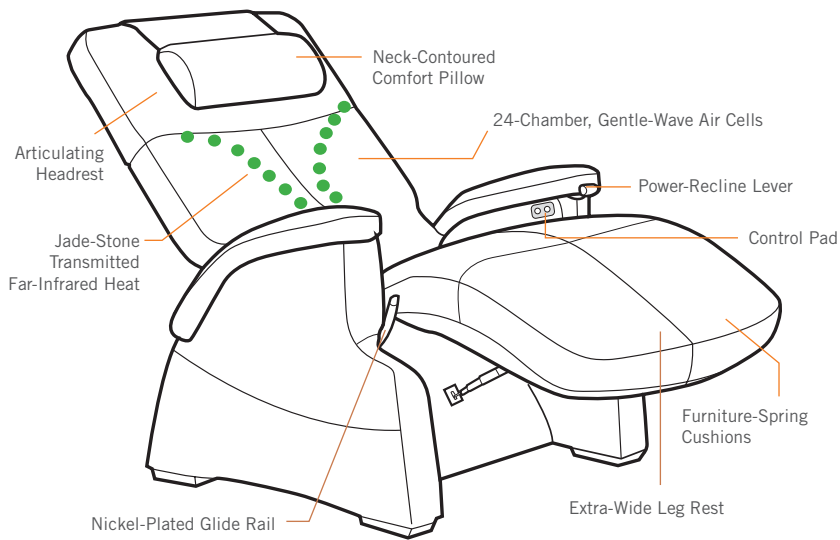

Inspired by the Neutral Body Posture chaise position developed by NASA to support astronauts' ascent into orbit, the Perfect Chair's frame ergonomics put the body in a virtually weightless position that physicians recommend as the healthiest way to sit. Within the chair lies an equally stunning advancement—jade stones that radiate farinfrared heat up to three inches deep into muscle tissue to create healing warmth that can be felt long after you leave the chair. Add to that full-body, Serenity® Wave Therapy technology and you've reached the perfect bliss. Or, Serenity, as we call it.

Strategically positioned jade stones and air cells provide targeted full-body relief.

PC-086
Zero-Gravity® Recliner

 human touch®
feel better®

PC 086

SERENITY® PLUS

Zero-Gravity Recliner

More Features for More Comfort

DIMENSIONS

FEATURES:

- Strategically positioned jade stones and gentle-wave therapy provide targeted full-body relief
- Rapid-deploying, far-infrared heat rays radiate up to three inches deep into muscle tissue
- Easy-to-use power recline system allows precise position control
- Articulating headrest with contoured comfort pillow gives you an optimized angle for TV viewing and reading
- Luxurious Top-Grain Leather Upholstery

CONTROL PAD

Easily control the Serenity® chair's array of wellness features with the push of a button. Choose from three intensities of far-infrared heat that radiate through jade stones to provide soothing relief deep into muscles, joints and soft tissue. Start the Serenity® Wave Therapy and bring the body into a deep state of relaxation.