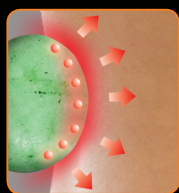

CONTROL PAD

Easily control the Serenity® chair's array of wellness features with the push of a button. Choose from three intensities of far-infrared heat that radiate through jade stones to provide soothing relief deep into muscles, joints and soft tissue. Start the Serenity® Wave Therapy and bring the body into a deep state of relaxation.

Espresso Leather
PC-086-100-012

Black Leather
PC-086-100-013

3-Year Limited Warranty

PERFECT CHAIR SERENITY® PLUS

EXCLUSIVE FEATURES

JADE-STONE-TRANSMITTED FAR-INFRARED HEAT

Jade stones radiate far-infrared rays that deliver healing warmth up to three inches deep into muscle tissue, reducing inflammation, relieving joint and muscle pain, improving circulation, and speeding cellular recovery.