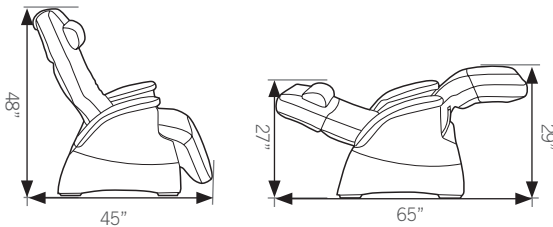

Strategically positioned jade stones and air cells provide targeted full-body relief.

PC-086
Zero-Gravity® Recliner

 human touch®
feel better®

PC 086

SERENITY® PLUS

Zero-Gravity Recliner

More Features for More Comfort

DIMENSIONS

FEATURES:

- Strategically positioned jade stones and gentle-wave therapy provide targeted full-body relief
- Rapid-deploying, far-infrared heat rays radiate up to three inches deep into muscle tissue
- Easy-to-use power recline system allows precise position control
- Articulating headrest with contoured comfort pillow gives you an optimized angle for TV viewing and reading
- Luxurious Top-Grain Leather Upholstery