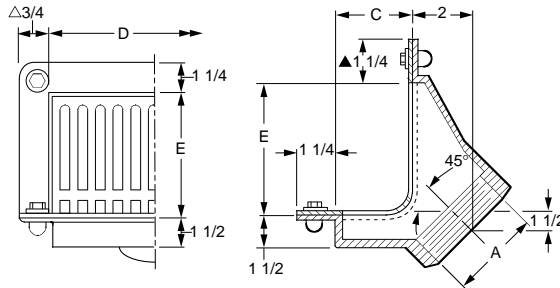

ROOF DRAINS

FIG. 1540 SCUPPER DRAIN - FLUSH GRATE

FUNCTION: Used at junction of roof and parapet. When connecting to an inside leader, the 45° outlet drains may be easily offset into the wall. The flush grate prevents obstruction to traffic.

OUTLET VARIATIONS (Specify type of outlet and pipe size in inches.)

| Outlet Type | Outlet Designation | ADD |
|---------------|--------------------|-----|
| Threaded..... | T02, T03, T04..... | N/C |
| | T05, T06..... | N/C |

△For 05 & 06" size, add 1/2".
 ▲For 05 & 06" size, reduce by 3/16".

ROOF DRAINS

| A OUTLET SIZE | C | D | E | FREE AREA SQ IN | †DUCO CI | DUCO CI RB FACE | DUCO CI PB FACE | DUCO CI NB FACE | APPROX. WEIGHT LBS |
|---------------------|--------|---------|--------|-----------------------|----------|--------------------|--------------------|--------------------|--------------------------|
| 02" | 3 1/4" | 8 3/4" | 5" | 20 | 407.00 | 668.00 | 865.00 | 1,022.00 | 16 |
| 03" | 3 1/4" | 8 3/4" | 5" | 20 | 407.00 | 668.00 | 865.00 | 1,022.00 | 16 |
| 04" | 3 1/4" | 8 3/4" | 5" | 20 | 407.00 | 668.00 | 865.00 | 1,022.00 | 16 |
| 05" | 4 1/4" | 10 1/2" | 6 1/2" | 40 | 766.00 | 1,192.00 | 1,389.00 | 1,772.00 | 23 |
| 06" | 4 1/4" | 10 1/2" | 6 1/2" | 40 | 766.00 | 1,192.00 | 1,389.00 | 1,772.00 | 23 |

| OPTIONS: | ADD |
|-------------------------|-------|
| -N3 3" NPT Tapping..... | 47.00 |

| A OUTLET SIZE | B | C | D | E x E' TOP SIZE | F x F' | †DUCO CI | GALV CI | APPROX. WEIGHT LBS |
|---------------------|--------|--------|--------|-----------------------|--------|----------|---------|--------------------------|
| 02, 03, 04" | 4 3/4" | 7 1/4" | 2 3/4" | 4 1/4 x 5 3/8" | 3 x 5" | 207.00 | 307.00 | 16 |