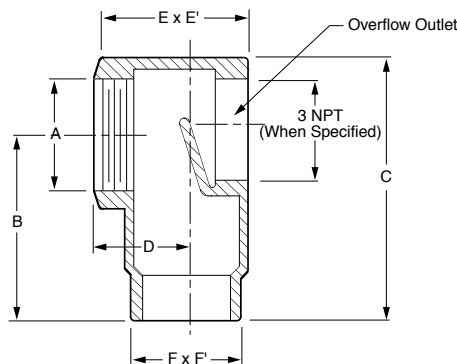

△For 05 & 06" size, add 1/2".
 ▲For 05 & 06" size, reduce by 3/16".

ROOF DRAINS

| A OUTLET SIZE | C | D | E | FREE AREA SQ IN | †DUCO CI | DUCO CI RB FACE | DUCO CI PB FACE | DUCO CI NB FACE | APPROX. WEIGHT LBS |
|---------------------|--------|---------|--------|-----------------------|----------|--------------------|--------------------|--------------------|--------------------------|
| 02" | 3 1/4" | 8 3/4" | 5" | 20 | 407.00 | 668.00 | 865.00 | 1,022.00 | 16 |
| 03" | 3 1/4" | 8 3/4" | 5" | 20 | 407.00 | 668.00 | 865.00 | 1,022.00 | 16 |
| 04" | 3 1/4" | 8 3/4" | 5" | 20 | 407.00 | 668.00 | 865.00 | 1,022.00 | 16 |
| 05" | 4 1/4" | 10 1/2" | 6 1/2" | 40 | 766.00 | 1,192.00 | 1,389.00 | 1,772.00 | 23 |
| 06" | 4 1/4" | 10 1/2" | 6 1/2" | 40 | 766.00 | 1,192.00 | 1,389.00 | 1,772.00 | 23 |

REGULARLY FURNISHED: Duco Cast Iron Body, Flashing Clamp and Loose Set Grate.

FIG. 1550 - DOWNSPOUT ADAPTOR

FUNCTION: Used in conjunction with scupper drains. Downspout adaptor is used to connect outside downspout to side outlet 90° drains.

| OPTIONS: | ADD |
|-------------------------|-------|
| -N3 3" NPT Tapping..... | 47.00 |

| A OUTLET SIZE | B | C | D | E x E' TOP SIZE | F x F' | †DUCO CI | GALV CI | APPROX. WEIGHT LBS |
|---------------------|--------|--------|--------|-----------------------|--------|----------|---------|--------------------------|
| 02, 03, 04" | 4 3/4" | 7 1/4" | 2 3/4" | 4 1/4 x 5 3/8" | 3 x 5" | 207.00 | 307.00 | 16 |