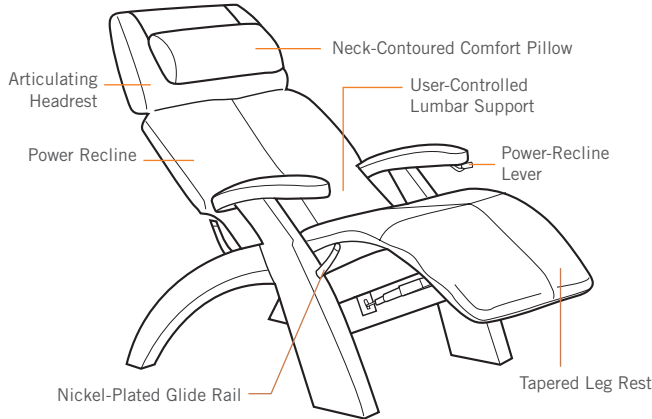

 **human touch**[®]
perfect chair[®]

Silhouette Power

Zero-Gravity Recliner
PC-075

SILHOUETTE

A more compact chair
to fit in any home décor.

Perfect is a chair that fits your body and décor—perfectly.

All you have to do is climb a few flights of stairs to understand that gravity can be a real drag. But now there's a comfortable way to relieve the soreness, tension and fatigue caused by the earth's constant gravitational pull on our bodies. Welcome to the Human Touch[®] Perfect Chair[®] PC-075 Zero-Gravity Recliner.

Inspired by the Neutral Body Posture studied by NASA during the SkyLab program, the PC-075 places the body in a virtually weightless position. In this physician-recommended posture, the spine, hip, and knee joints are on or close to the balanced midpoint of the muscles. This results in natural relaxation and minimum muscle tension. The PC-075 gives your neck and back a much-needed breather and allows the body to restore its natural balance. And it's equally impressive on the eyes. With its numerous color combinations, solid eco-friendly parawood base, tapered footrest and sleek silhouette, this amazing chair fits your physique, conscience and design sense—perfectly.

More Features for More Comfort

FEATURES:

- Exclusive nickel-plated glide rail ensures smooth recline motion
- Articulating headrest allows you to customize the optimum angle of comfort, maximizing neck support at any recline angle
- Tapered headrest and footrest offer a sleek silhouette design
- Luxurious aniline-dyed premium leather, supple bonded leather, or plush velvety SöfSuede®
- Built-in, self-inflating lumbar pillow allows customizable support