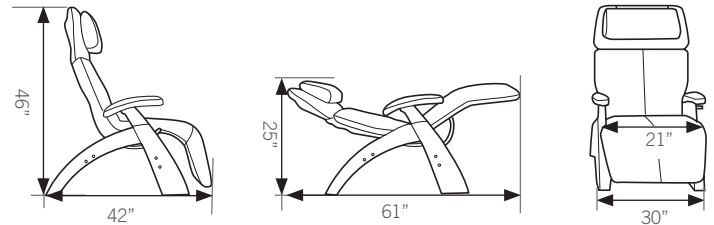

DIMENSIONS

BASE FINISH

- PC-075-100-001 (Maple)
- PC-075-100-003 (Walnut)
- PC-075-100-002 (Dark Walnut)

PAD SET

- PC-PAD-600-002 (Ivory Bonded Leather)
- PC-PAD-600-009 (Cashew Bonded Leather)
- PC-PAD-600-028 (Red Bonded Leather)
- PC-PAD-600-004 (Espresso Bonded Leather)
- PC-PAD-600-001 (Black Bonded Leather)
- PC-PAD-600-007 (Cognac Premium Leather)
- PC-PAD-600-012 (Espresso Premium Leather)
- PC-PAD-600-011 (Black Premium Leather)
- PC-PAD-600-008 (Cashew SöfSuede®)

3-Year Limited Warranty

The weight is over.

The Perfect Chair is expertly engineered and crafted to defy gravity's adverse effects, placing the body in a position to restore its natural wellness. Incorporating only the finest designer materials and finishes, it's also pretty easy on the eyes.

SLEEK SILHOUETTE

The PC-075's tapered footrest and streamlined footprint means you can enjoy modern-looking, zero-gravity comfort while using less space than the PC-095 and PC-6.

ECO-FRIENDLY BEAUTY

Using only 100% renewable, plantation-grown solid parawood, highly trained Human Touch master woodworkers hand-carve and hand-finish the signature balanced curves supporting the Perfect Chair. As one of the strongest woods on earth, the *Havea Brasiliensis* (rubber tree) ensures durability and beauty for years of use. Choose from three attractive finishes.

A PERFECT FIT

The PC-075 is created especially for those smaller in stature and short of square footage, and its ergonomic design makes it easy to link in a home theater arrangement.

SUITS YOUR STYLE

Make the PC-075 your own by choosing from three attractive wood finishes and a variety of colors in premium or bonded leather, or SöfSuede® upholstery.