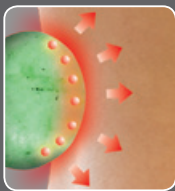

JADE-STONE-TRANSMITTED FAR-INFRARED HEAT

Jade stones radiate far-infrared rays that deliver healing warmth up to three inches deep into tissue, reducing inflammation, relieving joint and muscle pain, improving circulation, and speeding cellular recovery.