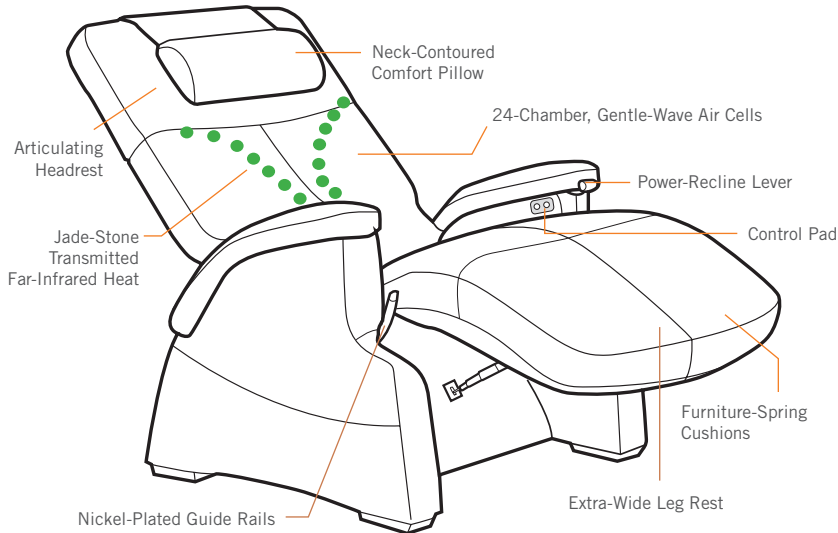

 human touch®
perfect chair®

Serenity™

Zero-Gravity Recliner

PC-086

Strategically positioned jade stones and air cells provide targeted full-body relief.

The earth's healing elements right in your living room.

Where heat, waves, weightlessness and beauty come together lies serenity—The Perfect Chair® Serenity™, to be exact. Our newest zero-gravity recliner seamlessly integrates earth's natural elements and the healing arts of the Far East into an amazingly luxurious chair that soothes tired, aching muscles, elevating the body to a new state of comfort and relaxation.

Inspired by the Neutral Body Posture chaise position developed by NASA to support astronauts' ascent into orbit, the Perfect Chair's frame ergonomics put the body in a virtually weightless position that physicians recommend as the healthiest way to sit. Within the chair lies an equally stunning advancement—jade stones that radiate far-infrared heat up to three inches into muscle tissue to create healing warmth that can be felt long after you leave the chair. Add to that full-body, Serenity Wave Therapy technology and you've reached the perfect bliss.

Or, Serenity, as we call it.

More Features for More Comfort

DIMENSIONS

FEATURES:

- Strategically positioned jade stones and gentle-wave therapy provide targeted full-body relief
- Rapid-deploying, far-infrared heat rays radiate up to three inches deep into muscle tissue
- Easy-to-use power recline system allows precise position control
- Articulating headrest with contoured comfort pillow gives you an optimized angle for TV viewing and reading