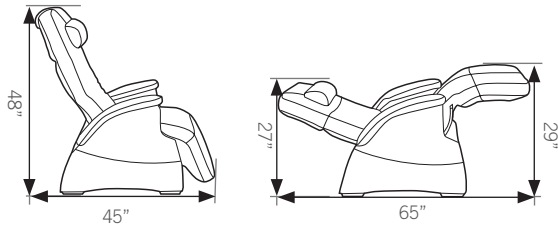

Or, Serenity, as we call it.

More Features for More Comfort

DIMENSIONS

FEATURES:

- Strategically positioned jade stones and gentle-wave therapy provide targeted full-body relief
- Rapid-deploying, far-infrared heat rays radiate up to three inches deep into muscle tissue
- Easy-to-use power recline system allows precise position control
- Articulating headrest with contoured comfort pillow gives you an optimized angle for TV viewing and reading