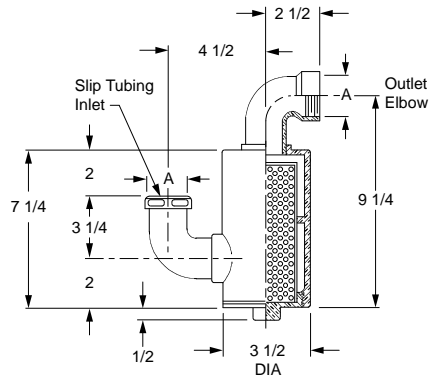

INTERCEPTORS

FIG. 8750, FIG. 8760 SUSPENDED TYPE HAIR AND LINT SOLIDS INTERCEPTORS

FUNCTION: Installed on the lavatory or sink in dormitories, motels and beauty salons. Intercepts hair and sediment which is commonly encountered in these areas. Serves also as a safeguard against losing rings and other valuable jewelry due to accidental dropping into lavatory drain. Unit is easily cleaned by removing cleanout plug on bottom of body and dropping perforated basket.

Fig. 8750

Fig. 8760

OPTIONS:

Replacement SS Sediment Retainer
(with purchase of Interceptor)177.00

ADD

| FIGURE NO. | INLET & OUTLET SIZE A | †CHROME PLATED BRONZE | POLISHED BRONZE (-PB) | CHROME PLATED CAST IRON (-CPCI) | DUCO CAST IRON (-CI) | APPROX. WEIGHT LBS. |
|------------------------------|-----------------------|-----------------------|-----------------------|---------------------------------|----------------------|---------------------|
| 8750 | 0125 or 0150" | 1,449.00 | 1,085.00 | 955.00 | 591.00 | 6 |
| WITH TOP OUTLET ELBOW | | | | | | |
| 8760 | 0125 or 0150" | 1,719.00 | 1,314.00 | 1,235.00 | 832.00 | 9 |

REGULARLY FURNISHED: Chrome Plated Bronze Body, Gasketed Cover and Slip-Type Inlet Elbow with Perforated Stainless Steel Basket.