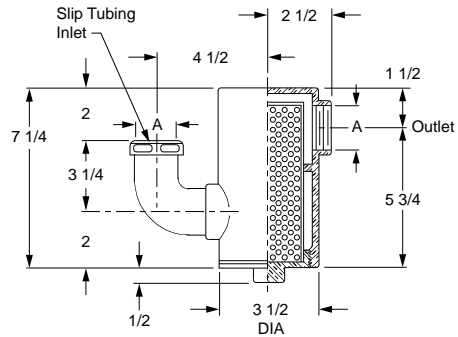

INTERCEPTORS

FIG. 8750, FIG. 8760 SUSPENDED TYPE HAIR AND LINT SOLIDS INTERCEPTORS

FUNCTION: Installed on the lavatory or sink in dormitories, motels and beauty salons. Intercepts hair and sediment which is commonly encountered in these areas. Serves also as a safeguard against losing rings and other valuable jewelry due to accidental dropping into lavatory drain. Unit is easily cleaned by removing cleanout plug on bottom of body and dropping perforated basket.

Fig. 8750

Fig. 8760

OPTIONS:

Replacement SS Sediment Retainer
(with purchase of Interceptor)177.00

ADD

| FIGURE NO. | INLET & OUTLET SIZE A | †CHROME PLATED BRONZE | POLISHED BRONZE (-PB) | CHROME PLATED CAST IRON (-CPCI) | DUCO CAST IRON (-CI) | APPROX. WEIGHT LBS. |
|------------------------------|-----------------------|-----------------------|-----------------------|---------------------------------|----------------------|---------------------|
| 8750 | 0125 or 0150" | 1,449.00 | 1,085.00 | 955.00 | 591.00 | 6 |
| WITH TOP OUTLET ELBOW | | | | | | |
| 8760 | 0125 or 0150" | 1,719.00 | 1,314.00 | 1,235.00 | 832.00 | 9 |

REGULARLY FURNISHED: Chrome Plated Bronze Body, Gasketed Cover and Slip-Type Inlet Elbow with Perforated Stainless Steel Basket.