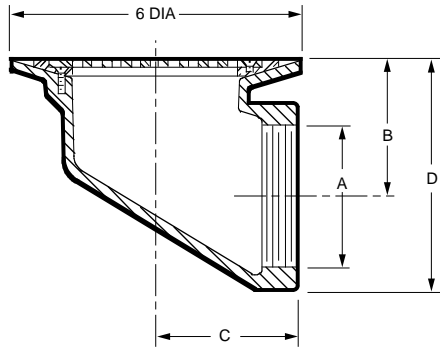

ROOF DRAINS

FIG. 1670 FLAT STRAINER - SIDE OUTLET GUTTER DRAIN

FUNCTION: Used in gutters where a drain is required for connecting to the downspout leader. Flashing arrangement design permits removal of dome or flat strainer without disturbing flashing clamp and gutter liner. Does not obstruct traffic.

OUTLET VARIATIONS (Specify type of outlet and pipe size in inches.)

Outlet Type	Outlet Designation Outlet Type/Pipe Size	ADD
Threaded.....	T02, T03, T04.....	N/C

OPTIONS:

OPTION	DESCRIPTION	ADD
-CP	Chrome Plated Grate	138.00
-G	Galvanized Cast Iron	100.00
-NB	Nickel Bronze Grate	124.00
-PB	Polished Bronze Grate	74.00
-U	Vandal Proof Grate	33.00
-SSM	SS Mesh on Grate	71.00
	2" High Water Dam on Collar	227.00

ROOF DRAINS

A OUTLET SIZE	B	C	D	FLANGE DIA	FREE AREA SQ IN	†DUCO CI RB TOP	ALL ROUGH BRZ (-BB)	APPROX. WEIGHT LBS
02"	2 1/2"	2 1/2"	4"	6"	7	322.00	528.00	7
03"	3"	3"	5"	6"	7	438.00	791.00	10
04"	3 1/2"	4"	6 1/4"	6"	7	438.00	791.00	12

REGULARLY FURNISHED: Duco Cast Iron Body with Bronze Flashing Clamp and Bronze Top Secured with Brass Screws.

FIG. 1680 LOW DOME - SIDE OUTLET GUTTER DRAIN

FUNCTION: Used in gutters where a drain is required for connecting to the downspout leader. Flashing arrangement design permits removal of dome or flat strainer without disturbing flashing clamp and gutter liner. Intercepts debris and allows adequate drainage in gutters and valleys.