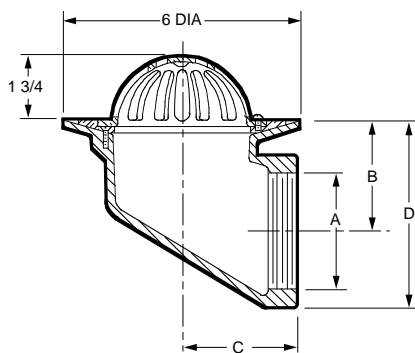

ROOF DRAINS

FIG. 1670 FLAT STRAINER - SIDE OUTLET GUTTER DRAIN

FUNCTION: Used in gutters where a drain is required for connecting to the downspout leader. Flashing arrangement design permits removal of dome or flat strainer without disturbing flashing clamp and gutter liner. Does not obstruct traffic.

OUTLET VARIATIONS (Specify type of outlet and pipe size in inches.)

Outlet Type	Outlet Designation Outlet Type/Pipe Size	ADD
Threaded.....	T02, T03, T04.....	N/C

OPTIONS:

OPTION	DESCRIPTION	ADD
-CP	Chrome Plated Grate	138.00
-G	Galvanized Cast Iron	100.00
-NB	Nickel Bronze Grate	124.00
-PB	Polished Bronze Grate	74.00
-U	Vandal Proof Grate	33.00
-SSM	SS Mesh on Grate	71.00
	2" High Water Dam on Collar	227.00

ROOF DRAINS

A OUTLET SIZE	B	C	D	FLANGE DIA	FREE AREA SQ IN	†DUCO CI RB TOP	ALL ROUGH BRZ (-BB)	APPROX. WEIGHT LBS
02"	2 1/2"	2 1/2"	4"	6"	7	322.00	528.00	7
03"	3"	3"	5"	6"	7	438.00	791.00	10
04"	3 1/2"	4"	6 1/4"	6"	7	438.00	791.00	12

REGULARLY FURNISHED: Duco Cast Iron Body with Bronze Flashing Clamp and Bronze Top Secured with Brass Screws.

FIG. 1680 LOW DOME - SIDE OUTLET GUTTER DRAIN

FUNCTION: Used in gutters where a drain is required for connecting to the downspout leader. Flashing arrangement design permits removal of dome or flat strainer without disturbing flashing clamp and gutter liner. Intercepts debris and allows adequate drainage in gutters and valleys.