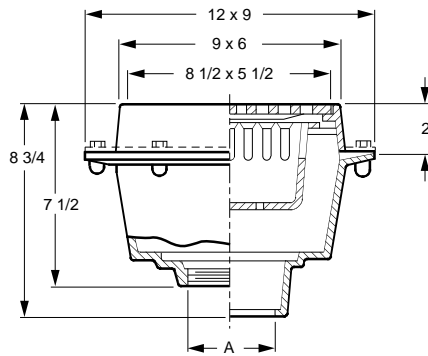

## FIG. 2589 FLOOR DRAIN WITH HINGED GRATE AND SEDIMENT BUCKET

**FUNCTION:** Used in gutters and trenches where a sediment bucket is required. Hinged medium duty grate permits easy access to bucket for removal and cleaning.