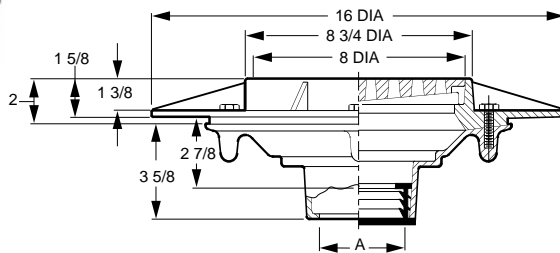

OUTLET VARIATIONS (Specify type of outlet and pipe size in inches.)

Outlet Type	Outlet Designation	Outlet Type/Pipe Size	ADD
Inside Caulk	C02, C03, C04		N/C
Speedi-Set SW	L02, L03, L04		N/C
Speedi-Set XH	LXH02, LXH03, LXH04		N/C
Threaded	T02, T03, T04		47.00
No-Hub	Y02, Y03, Y04		N/C
Side Outlet			See Fig. 2648S

OPTIONS:

Option	Description	ADD
-DBS	Dome Bottom Str Alum	71.00
-FBSCI	Flat Bottom Strainer, CI	36.00
-G	Galvanized CI	452.00
-M	Ductile Iron Grate	131.00
-S	Square Top, CI	196.00
-SNB	Square Top, add to CI	571.00
-SPB	Square Top, add to CI	472.00
-U	Vandal Proof Screws	89.00

A OUTLET SIZE	TOP SIZE	FREE AREA SQ IN	DUCCO CI PB TOP	DUCCO CI NB TOP	DUCCO CI NB TOP	APPROX. WEIGHT LBS
02, 03, 04"	8 3/4"	14.25	739.00	1,005.00	1,068.00	34

REGULARLY FURNISHED: Duco Cast Iron Body, Heavy Duty Wide Flange Flashing Collar with Heavy Duty Tractor Grate.